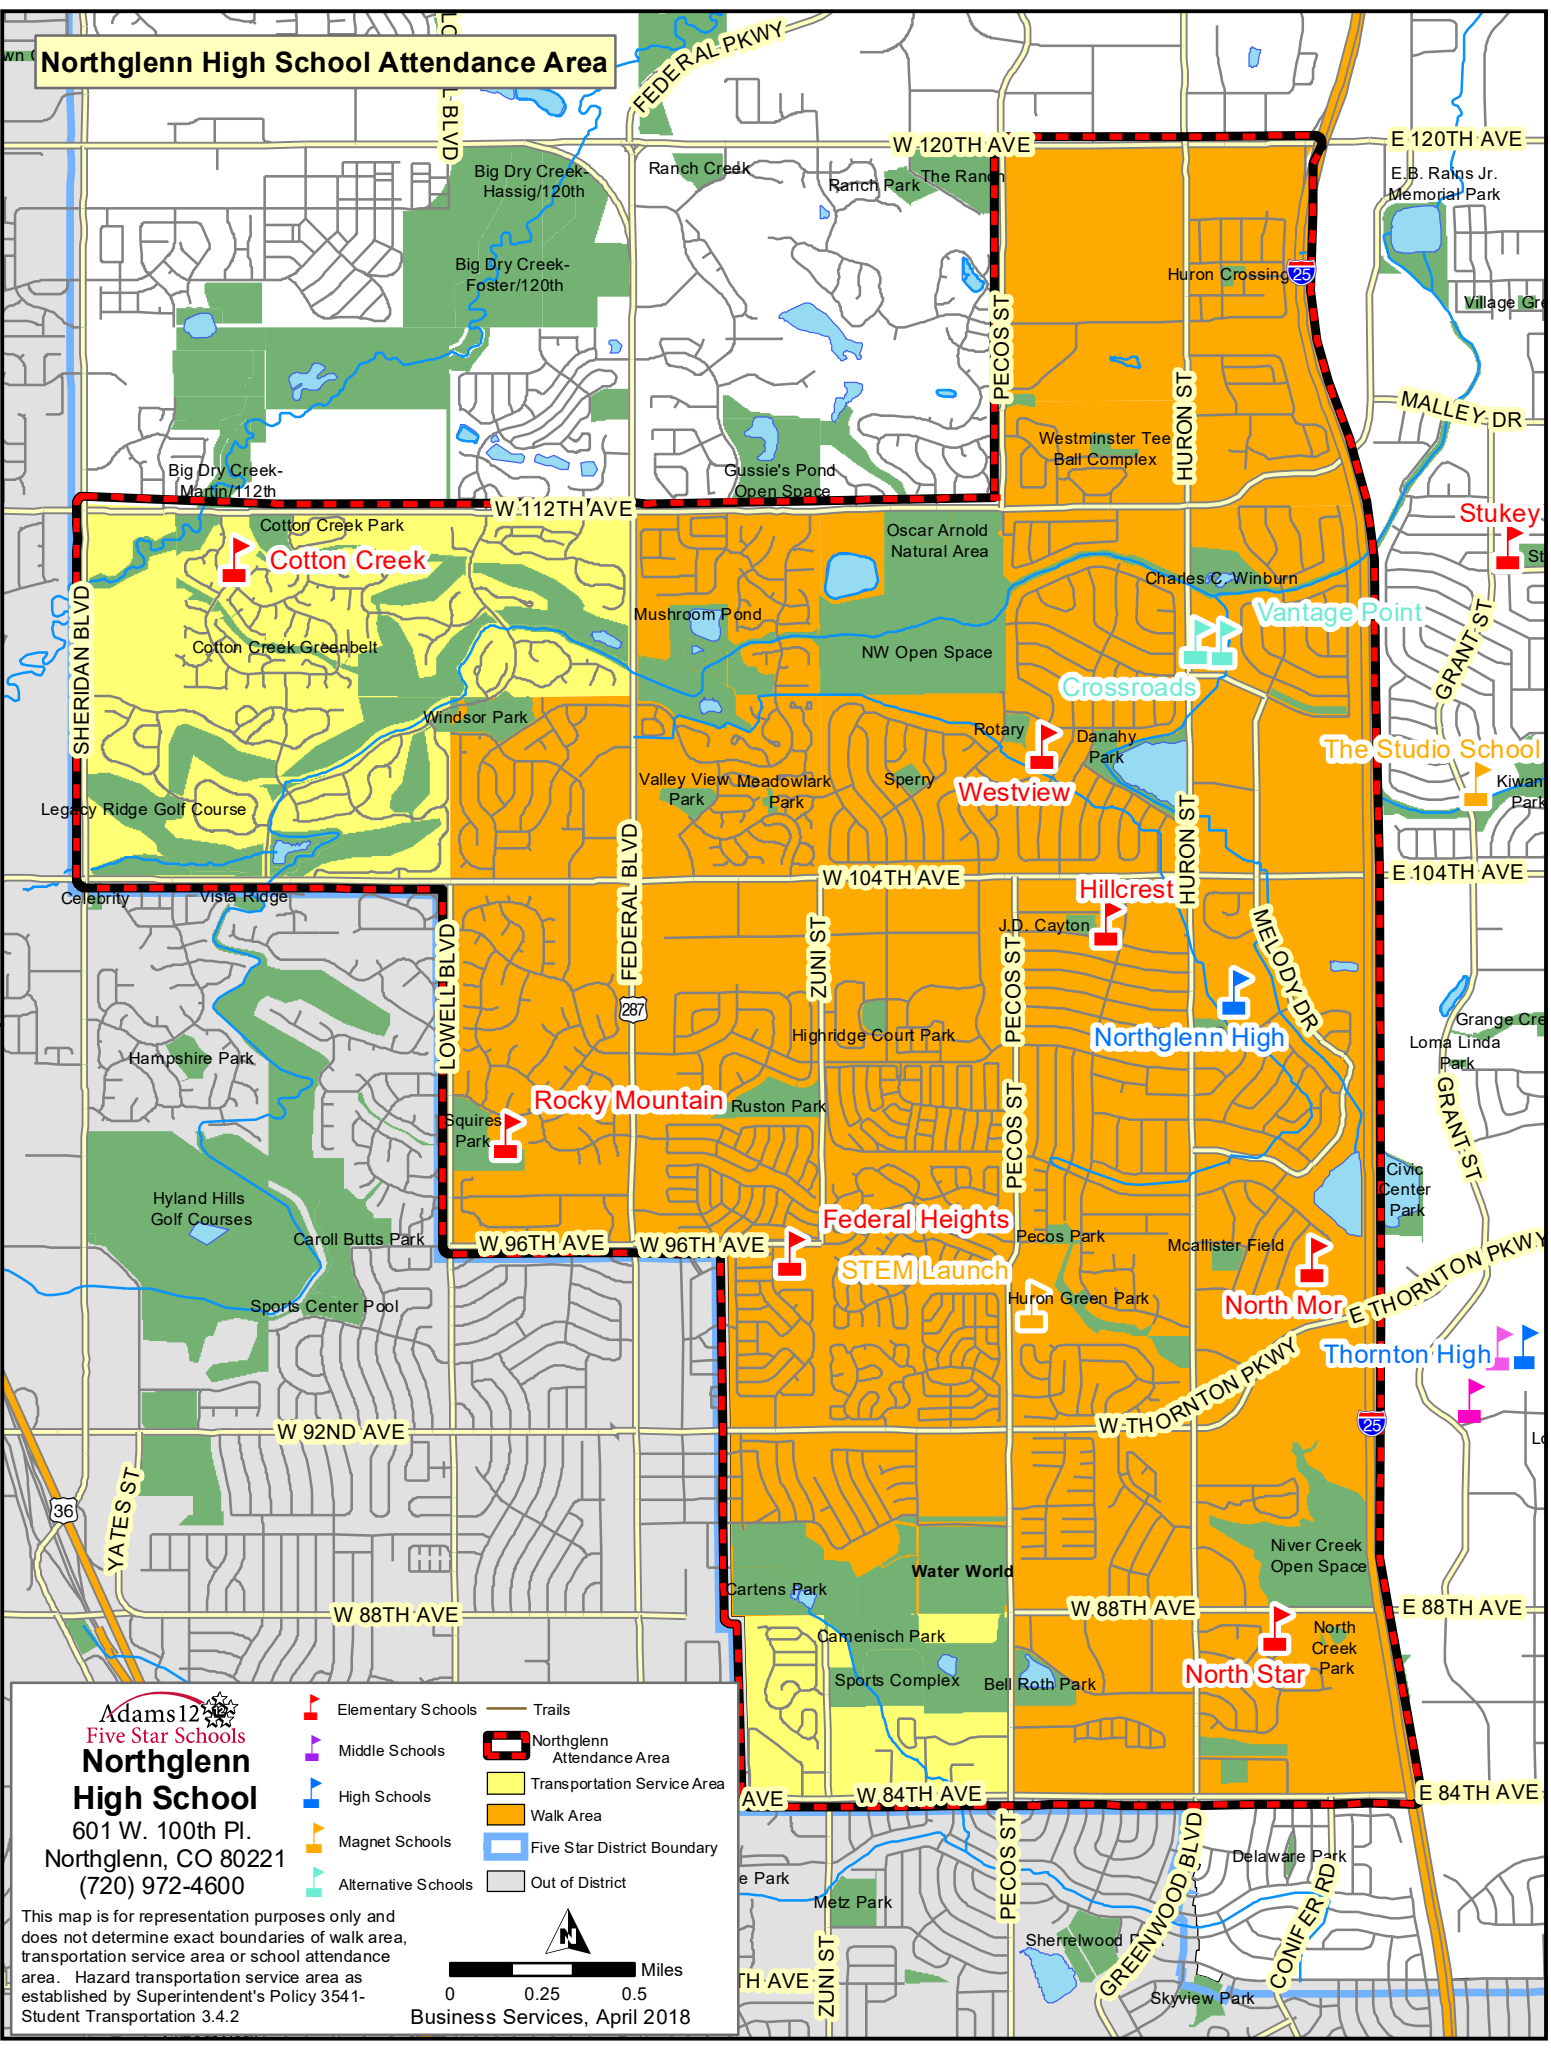

Northglenn High School Attendance Area

Northglenn High School
 601 W. 100th Pl.
 Northglenn, CO 80221
 (720) 972-4600

- Elementary Schools
- Middle Schools
- High Schools
- Magnet Schools
- Alternative Schools
- Trails
- Northglenn Attendance Area
- Transportation Service Area
- Walk Area
- Five Star District Boundary
- Out of District

This map is for representation purposes only and does not determine exact boundaries of walk area, transportation service area or school attendance area. Hazard transportation service area as established by Superintendent's Policy 3541-Student Transportation 3.4.2