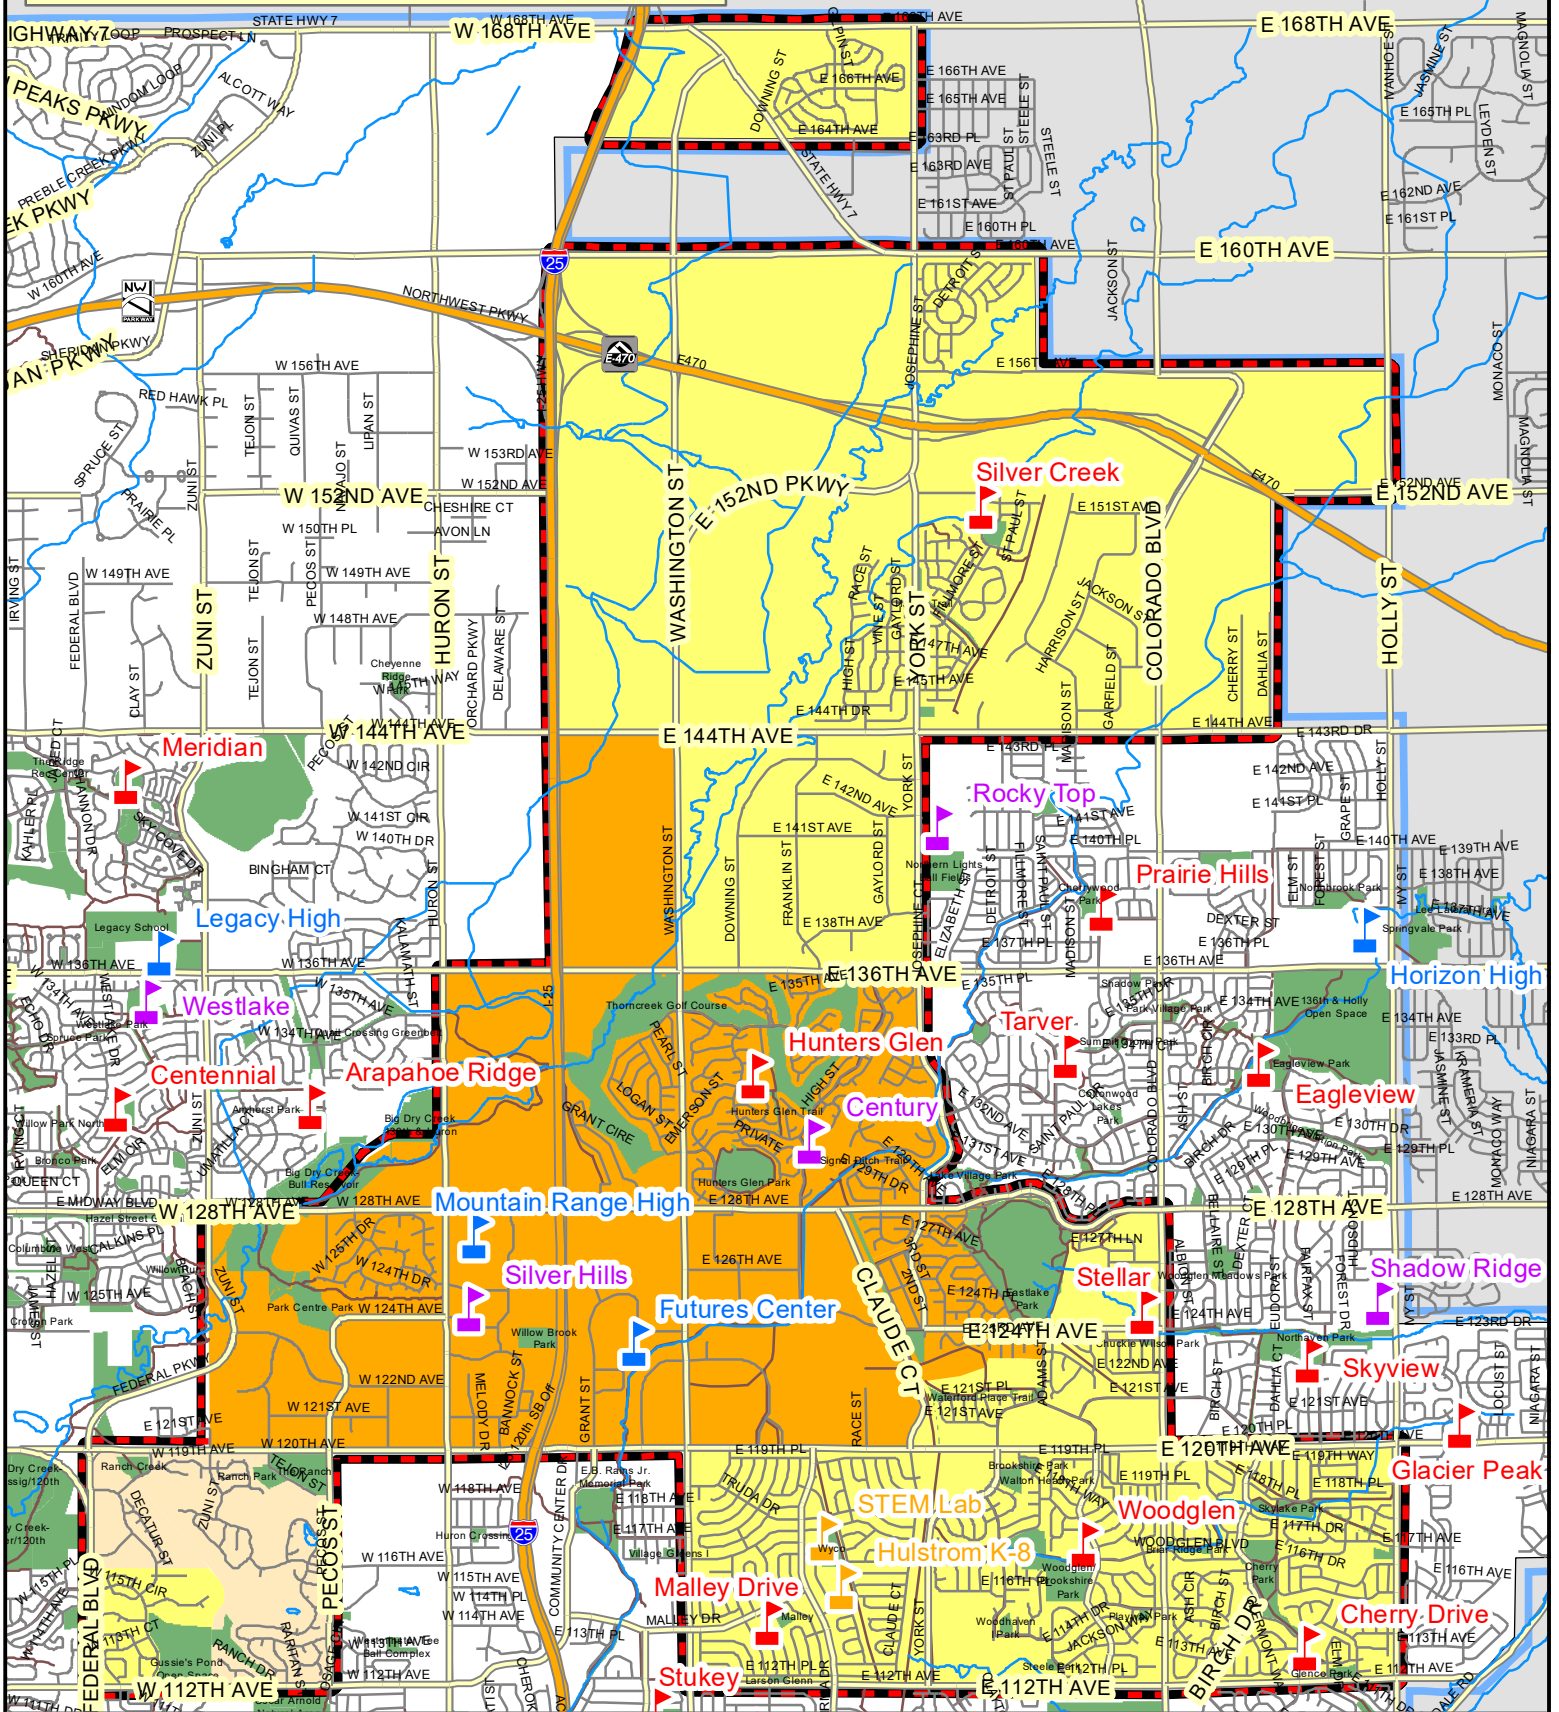

Mountain Range High School Attendance Area

Adams12
Five Star Schools
Mountain Range High School
 12500 Huron St.
 Westminster, CO 80234

This map is for representation purposes only and does not determine exact boundaries of walk area, transportation service area or school attendance area. Hazard transportation service area as established by Superintendent's Policy 3541-Student Transportation 3.4.2

Elementary Schools	Trails	Five Star Boundary
Middle Schools	Hazard Transportation Area (Within walk distance but due to hazards along the route bus service is provided)	Out of District
High Schools	Transportation Service Area	
Magnet Schools	Walk Area	0 0.5 1 Miles
Mountain Range Attendance Area		Business Services, April 2018