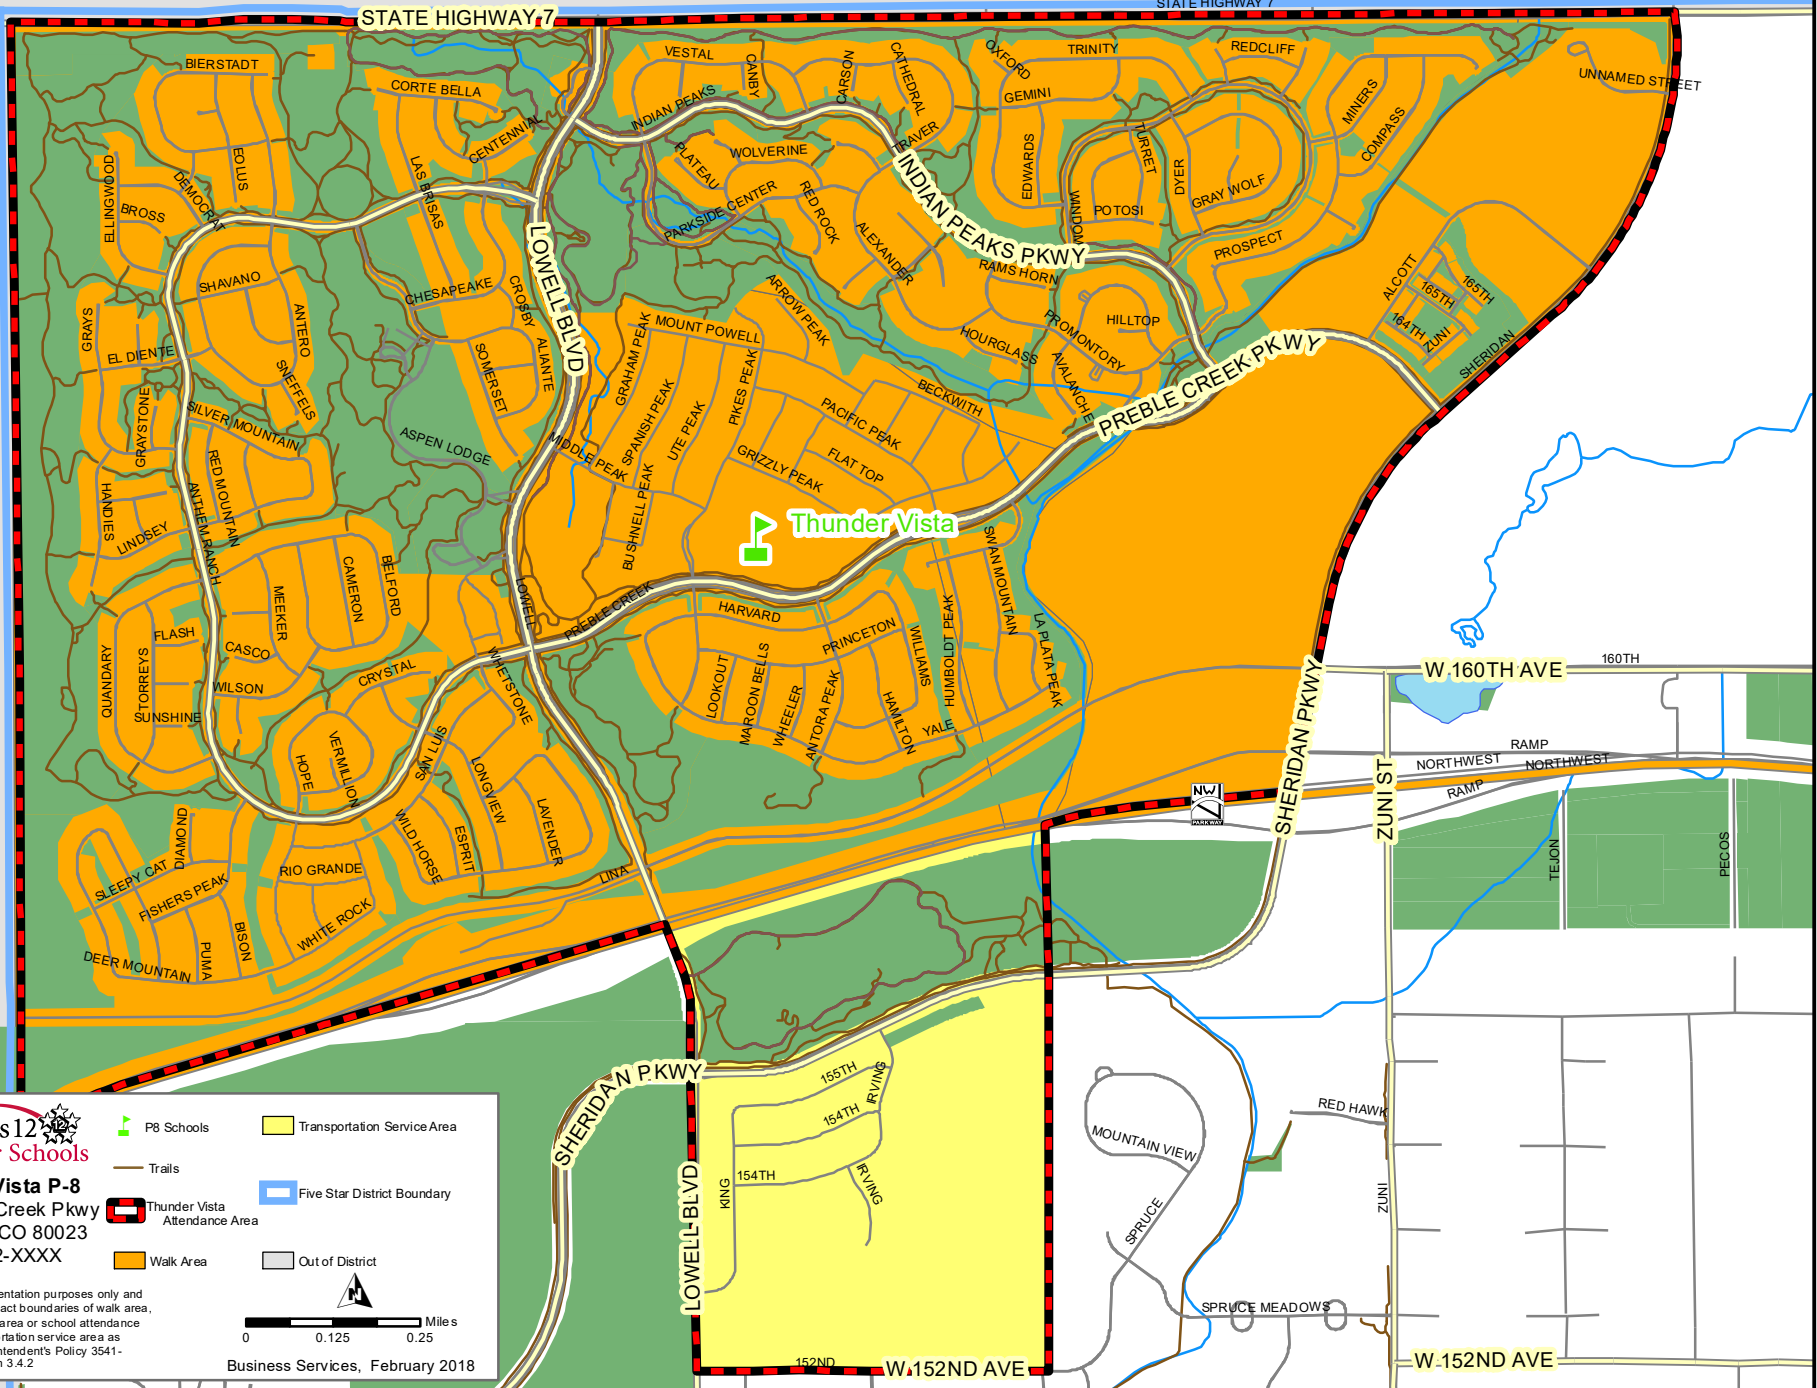

Thunder Vista P-8 Attendance Area

Highway 7

Adams 12 Five Star Schools
Thunder Vista P-8
 3461 Preble Creek Pkwy
 Broomfield, CO 80023
 (720)-972-XXXX

- P8 Schools
- Transportation Service Area
- Trails
- Thunder Vista Attendance Area
- Five Star District Boundary
- Walk Area
- Out of District

This map is for representation purposes only and does not determine exact boundaries of walk area, transportation service area or school attendance area. Hazard transportation service area as established by Superintendent's Policy 3541-Student Transportation 3.4.2