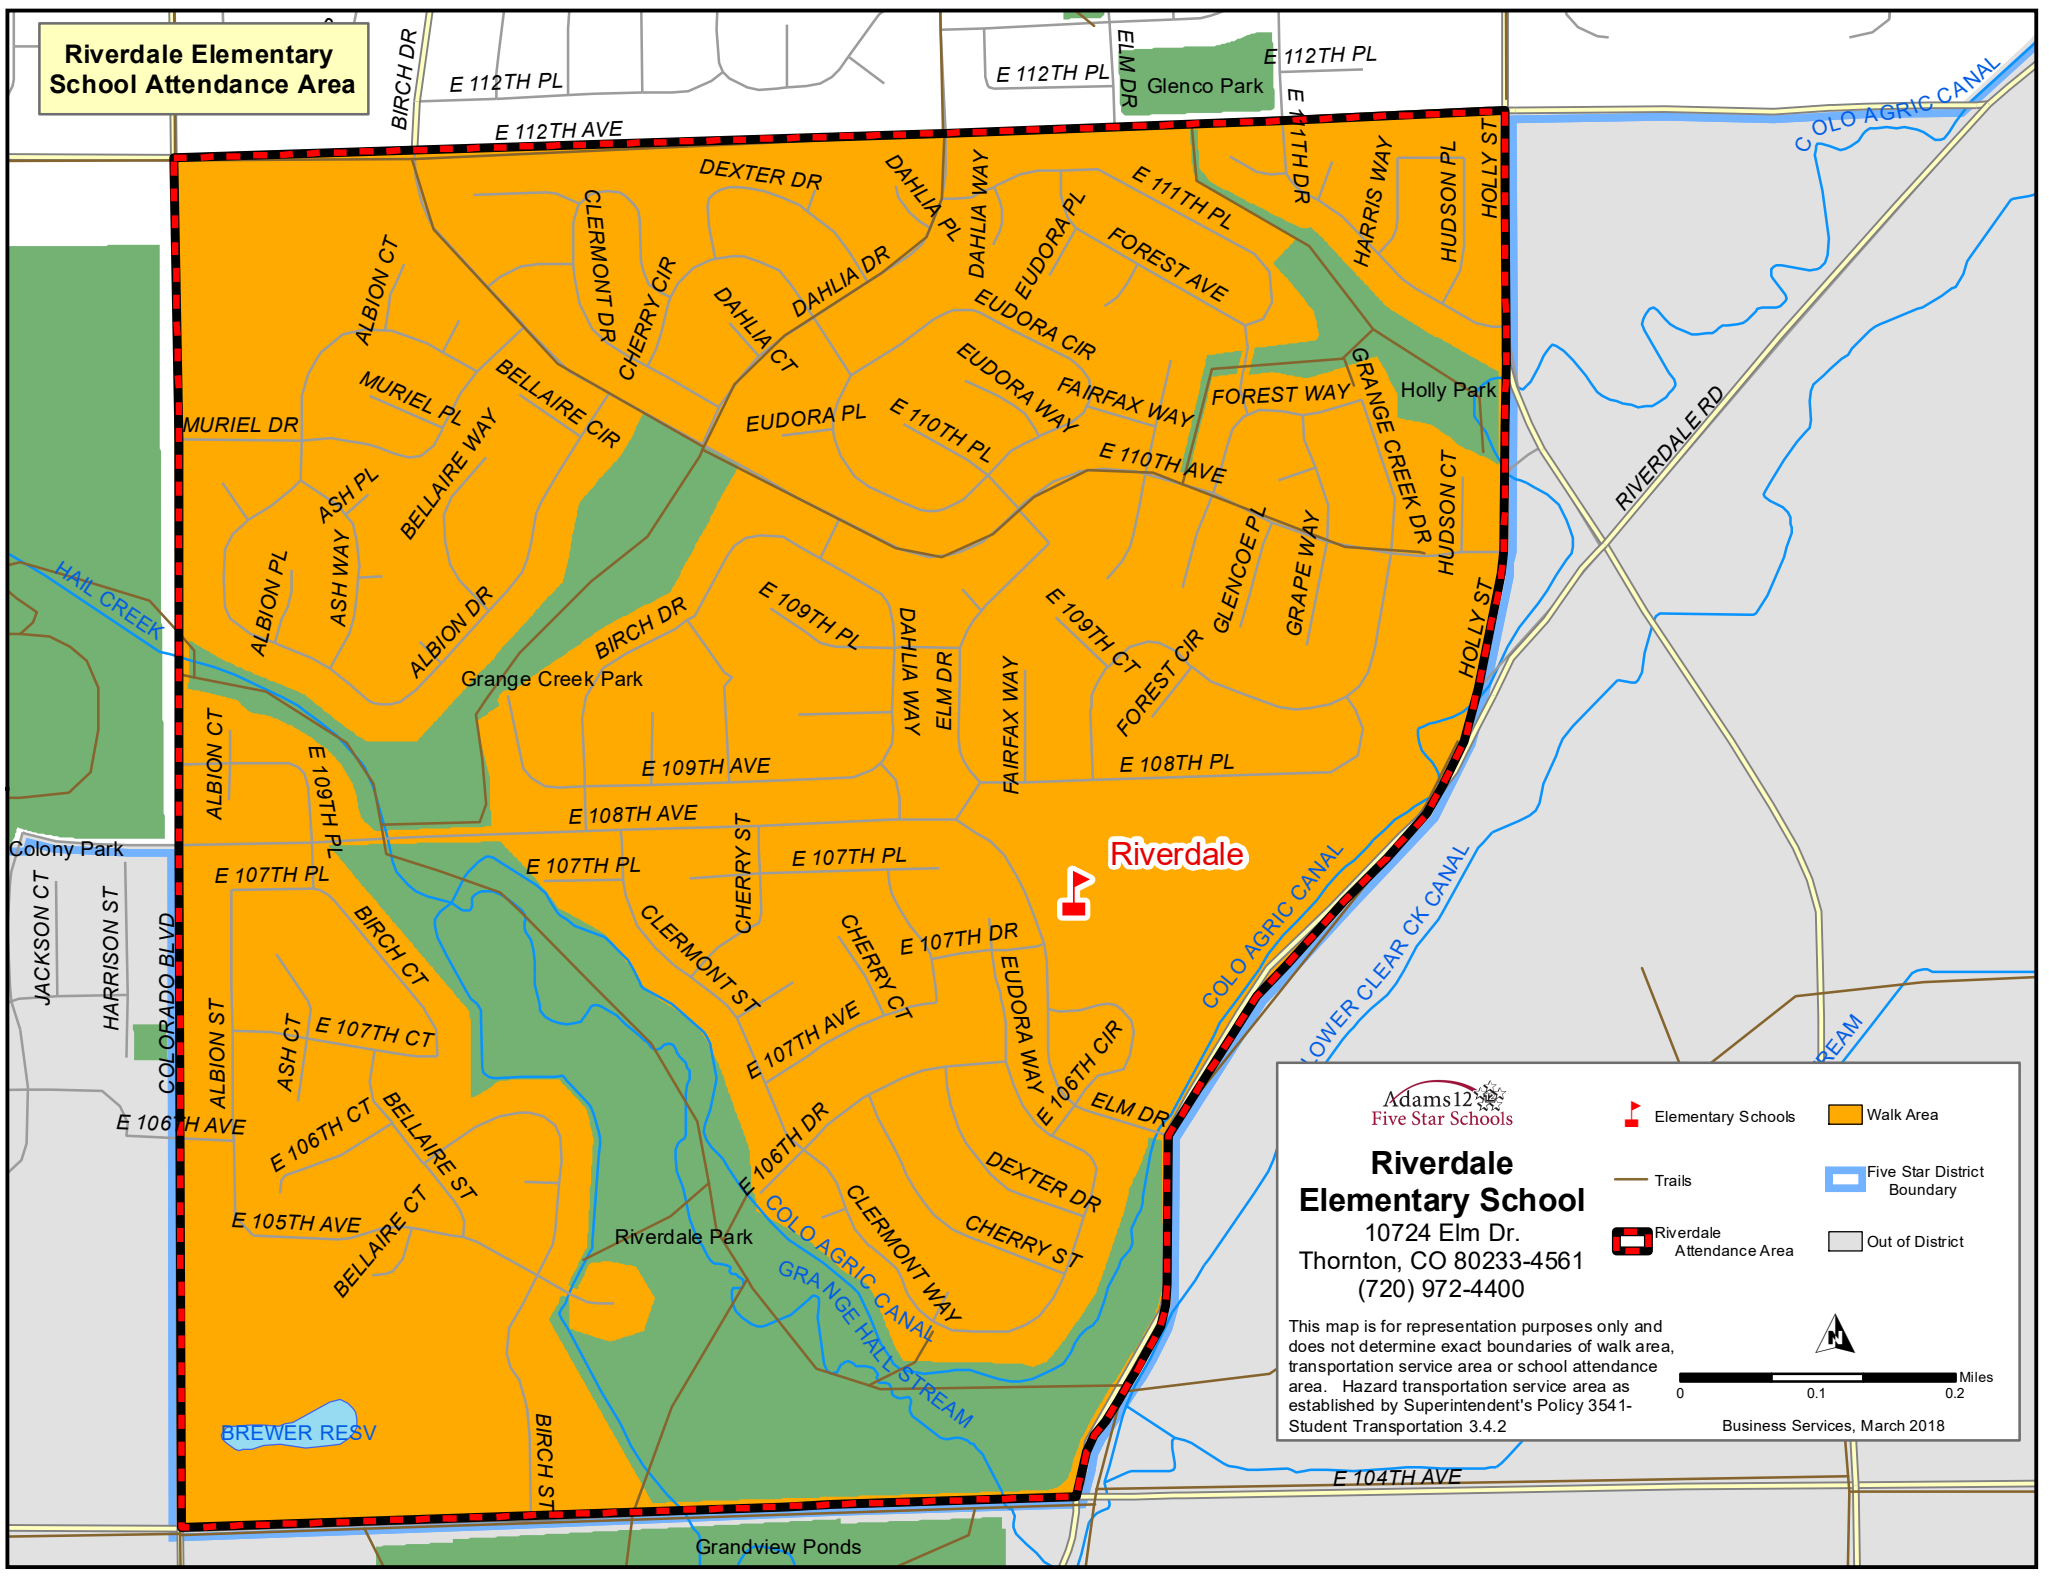

Riverdale Elementary School Attendance Area

Riverdale Elementary School
 10724 Elm Dr.
 Thornton, CO 80233-4561
 (720) 972-4400

This map is for representation purposes only and does not determine exact boundaries of walk area, transportation service area or school attendance area. Hazard transportation service area as established by Superintendent's Policy 3541-Student Transportation 3.4.2

Business Services, March 2018

	Elementary Schools		Walk Area
	Trails		Five Star District Boundary
	Riverdale Attendance Area		Out of District