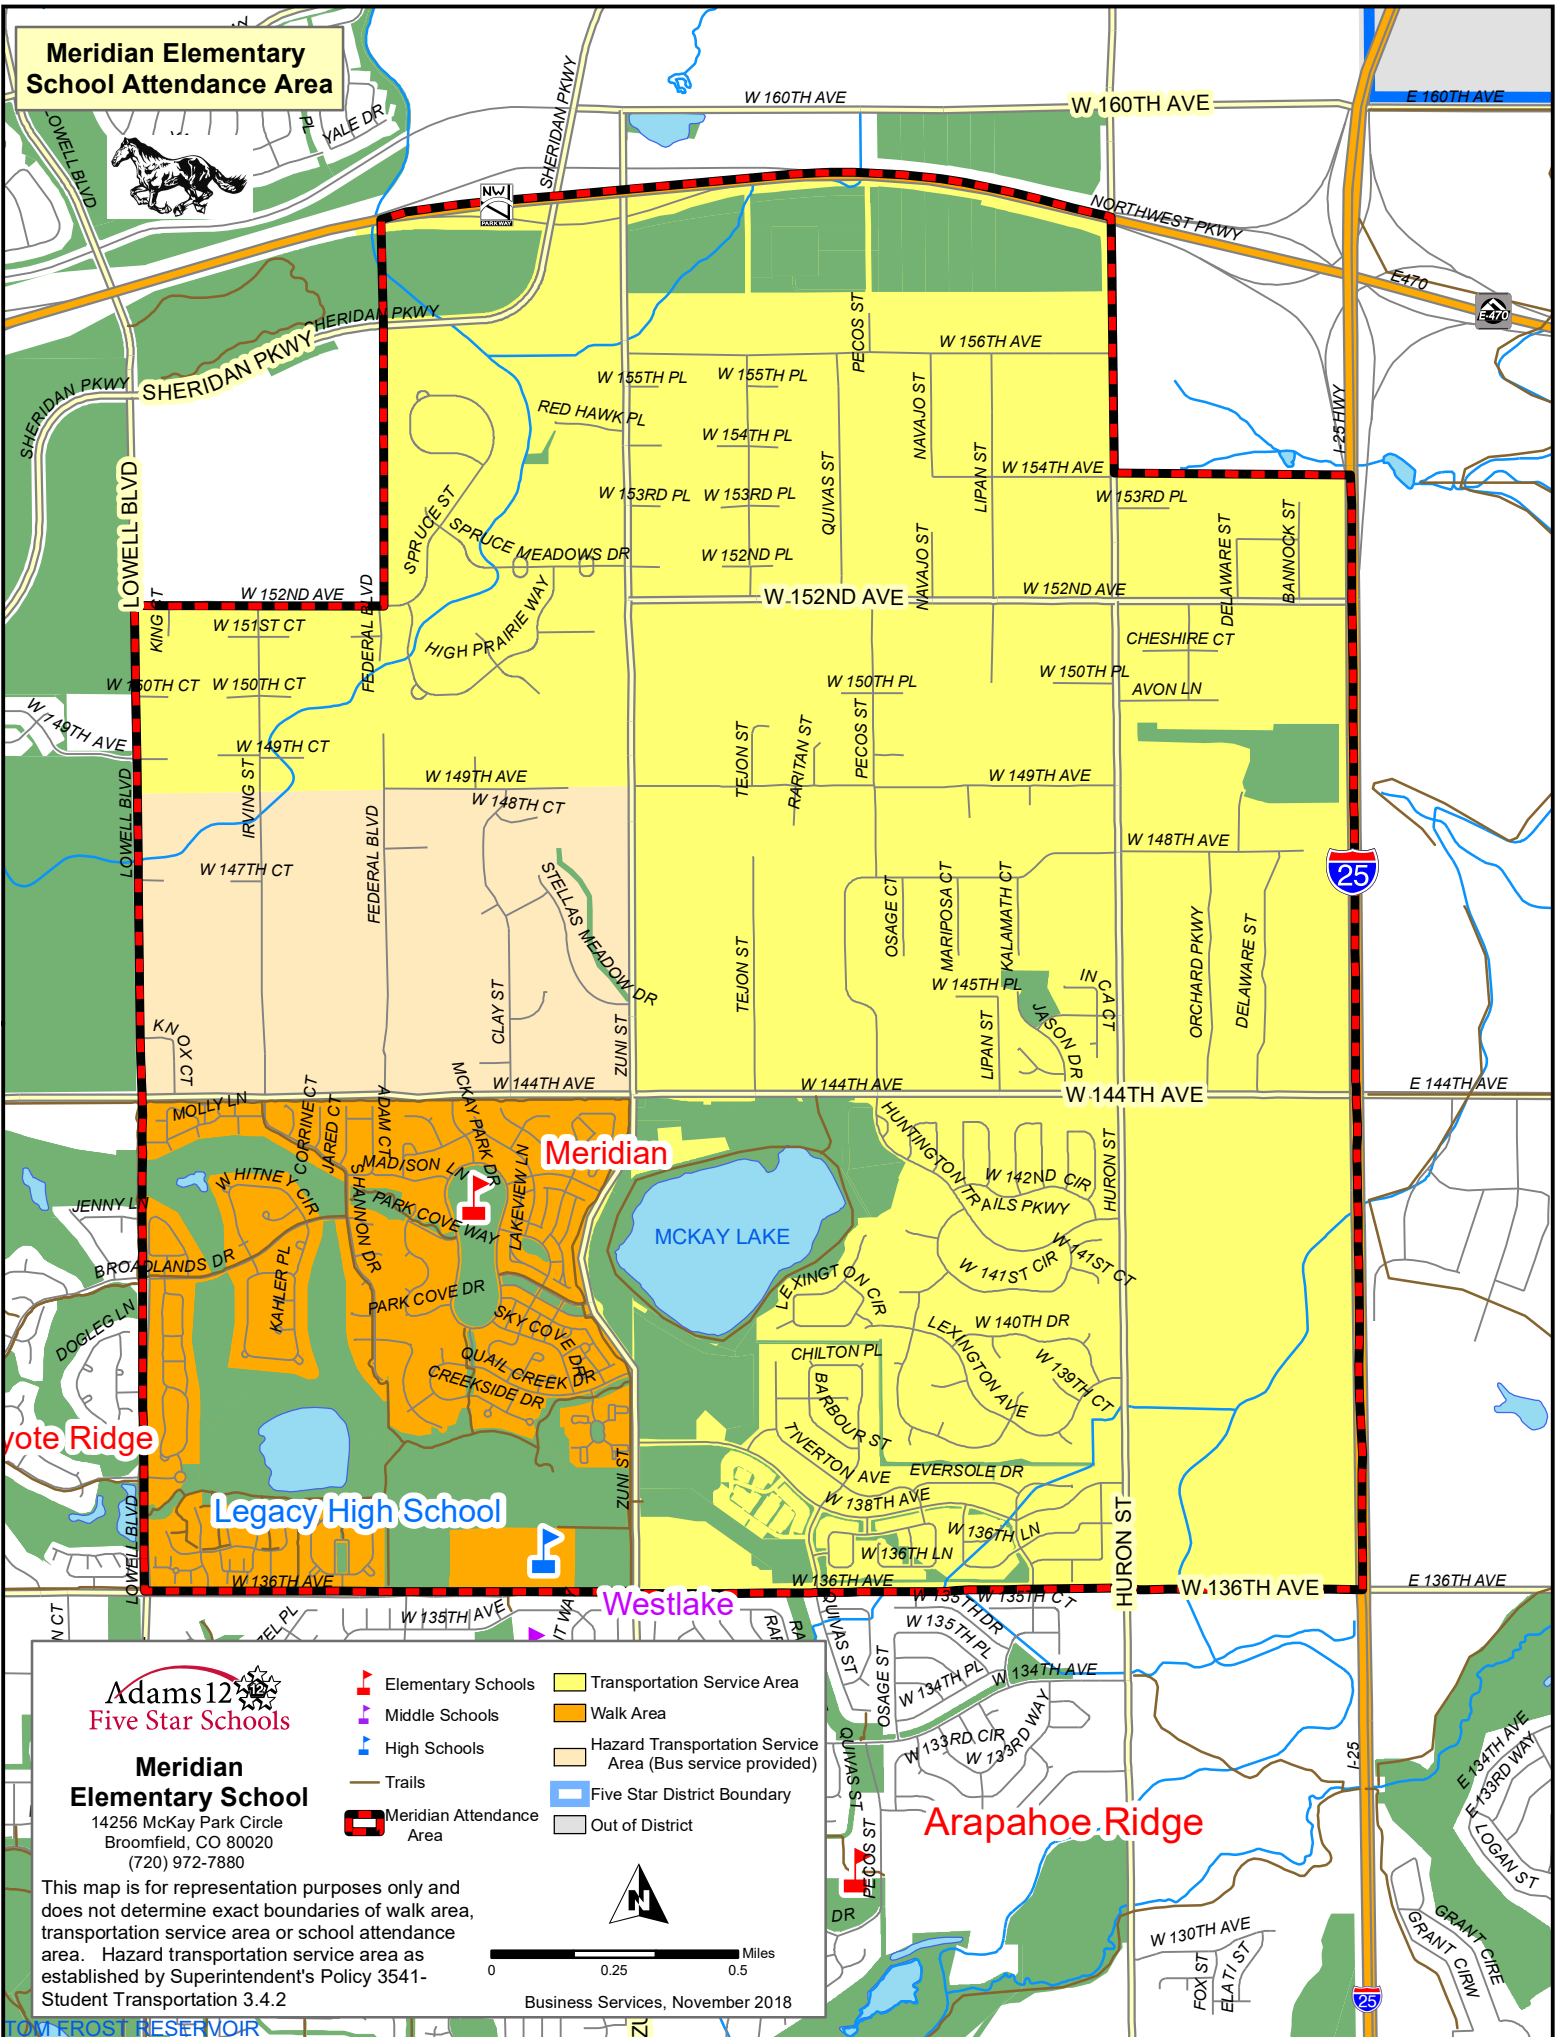

Meridian Elementary School Attendance Area

Adams 12 Five Star Schools
Meridian Elementary School
 14256 McKay Park Circle
 Broomfield, CO 80020
 (720) 972-7880

- Elementary Schools
- Middle Schools
- High Schools
- Trails
- Meridian Attendance Area
- Transportation Service Area
- Walk Area
- Hazard Transportation Service Area (Bus service provided)
- Five Star District Boundary
- Out of District

This map is for representation purposes only and does not determine exact boundaries of walk area, transportation service area or school attendance area. Hazard transportation service area as established by Superintendent's Policy 3541-Student Transportation 3.4.2

Arapahoe Ridge

Meridian

Vote Ridge

Legacy High School

Westlake