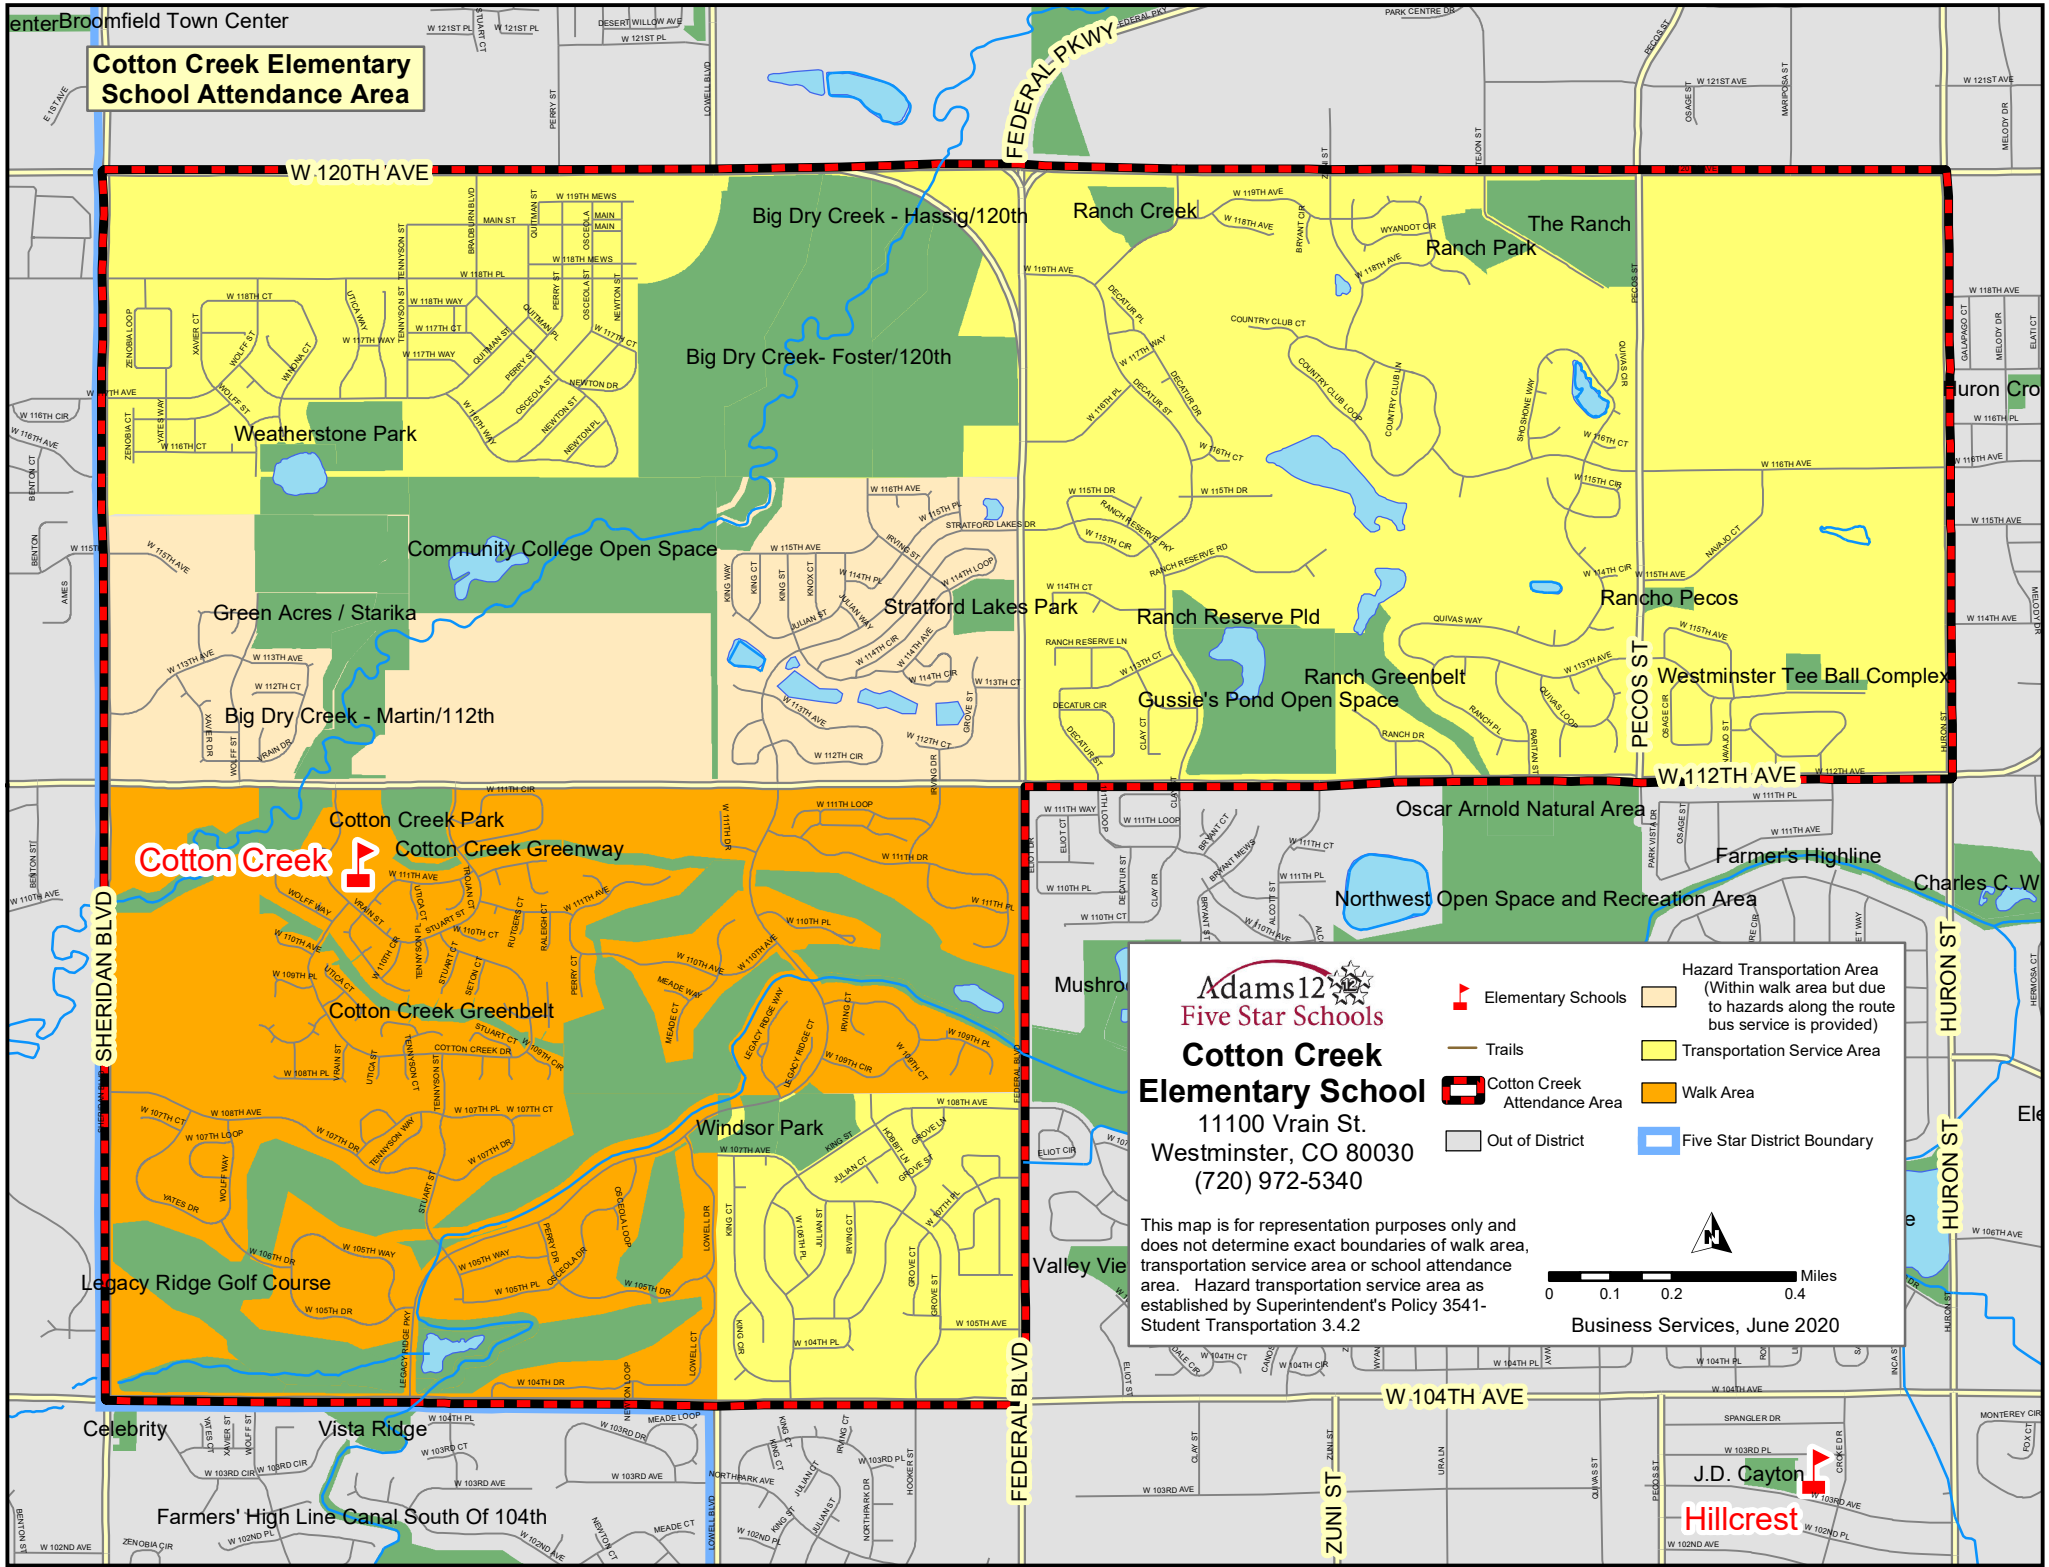

Cotton Creek Elementary School Attendance Area

Cotton Creek Elementary School
 11100 Vrain St.
 Westminster, CO 80030
 (720) 972-5340

-  Elementary Schools
-  Cotton Creek Attendance Area
-  Out of District
-  Hazard Transportation Area (Within walk area but due to hazards along the route bus service is provided)
-  Transportation Service Area
-  Walk Area
-  Five Star District Boundary

This map is for representation purposes only and does not determine exact boundaries of walk area, transportation service area or school attendance area. Hazard transportation service area as established by Superintendent's Policy 3541-Student Transportation 3.4.2