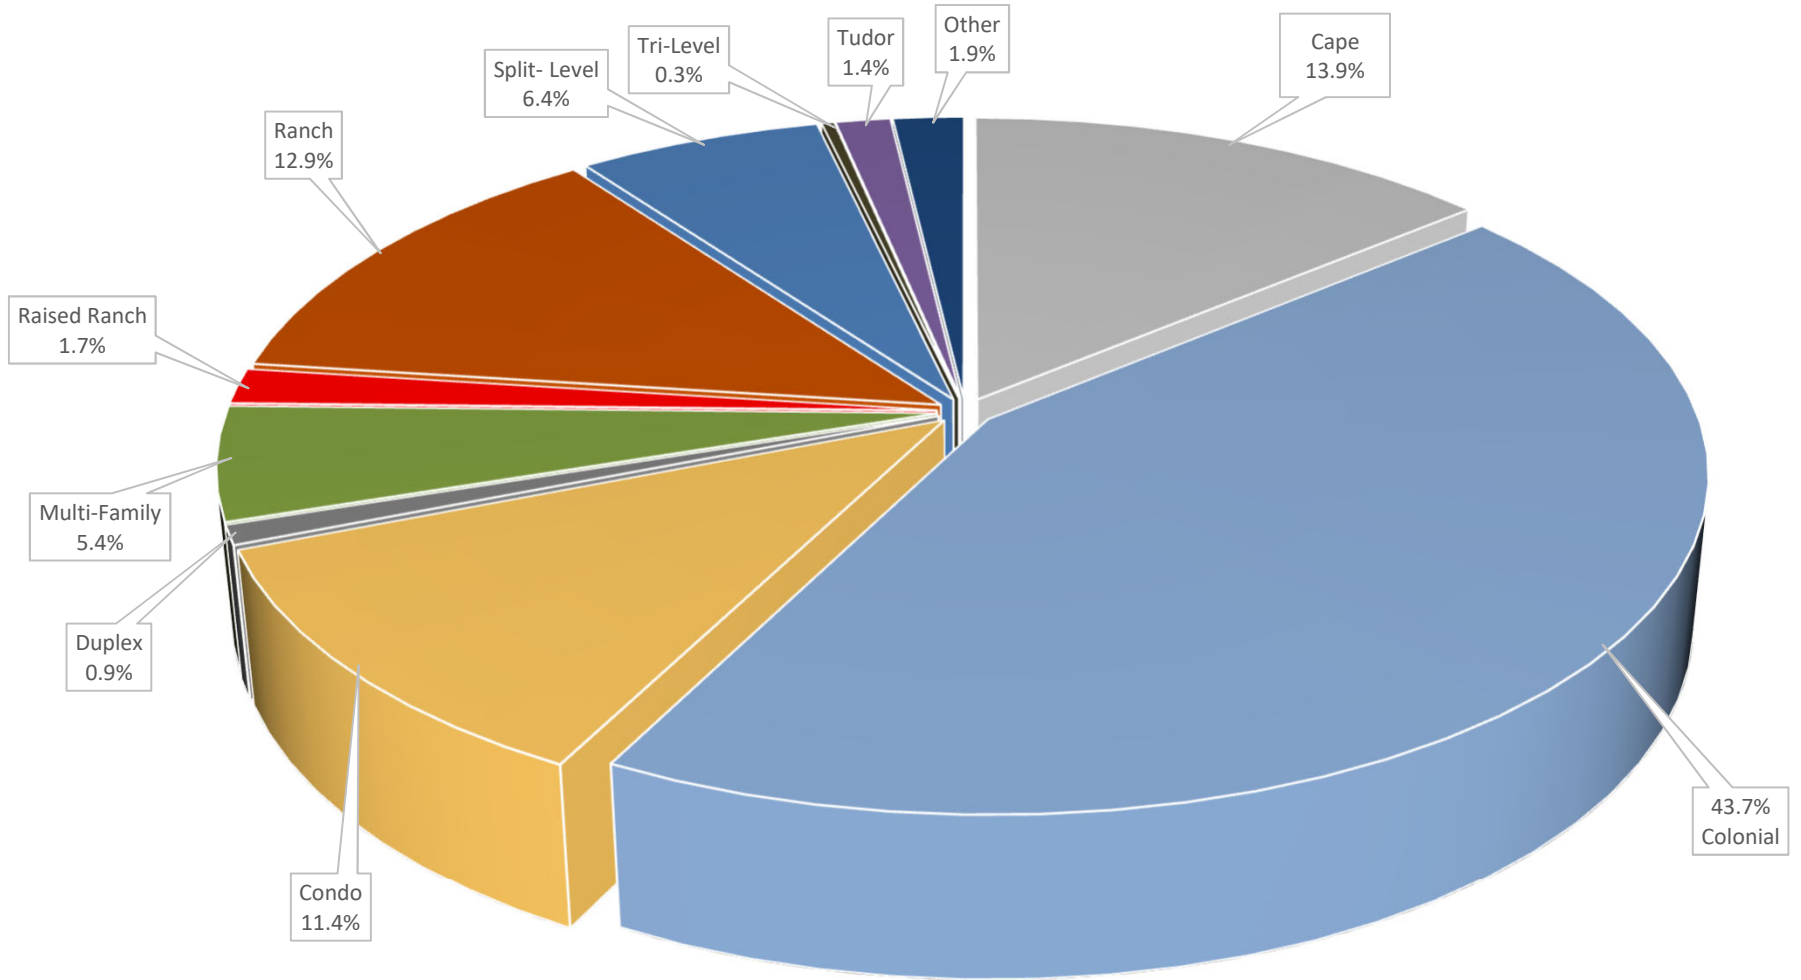

2021GL RESIDENTIAL CATEGORIES IN WEST HARTFORD

*Other Includes: Contemporary (1.39%), Mansion (0.04%), Saltbox (0.24%), and Victorian (0.19%).

** Multi-Family Includes: Two (3.80%), Three (1.58%), and Four Family (0.04%) Dwellings.