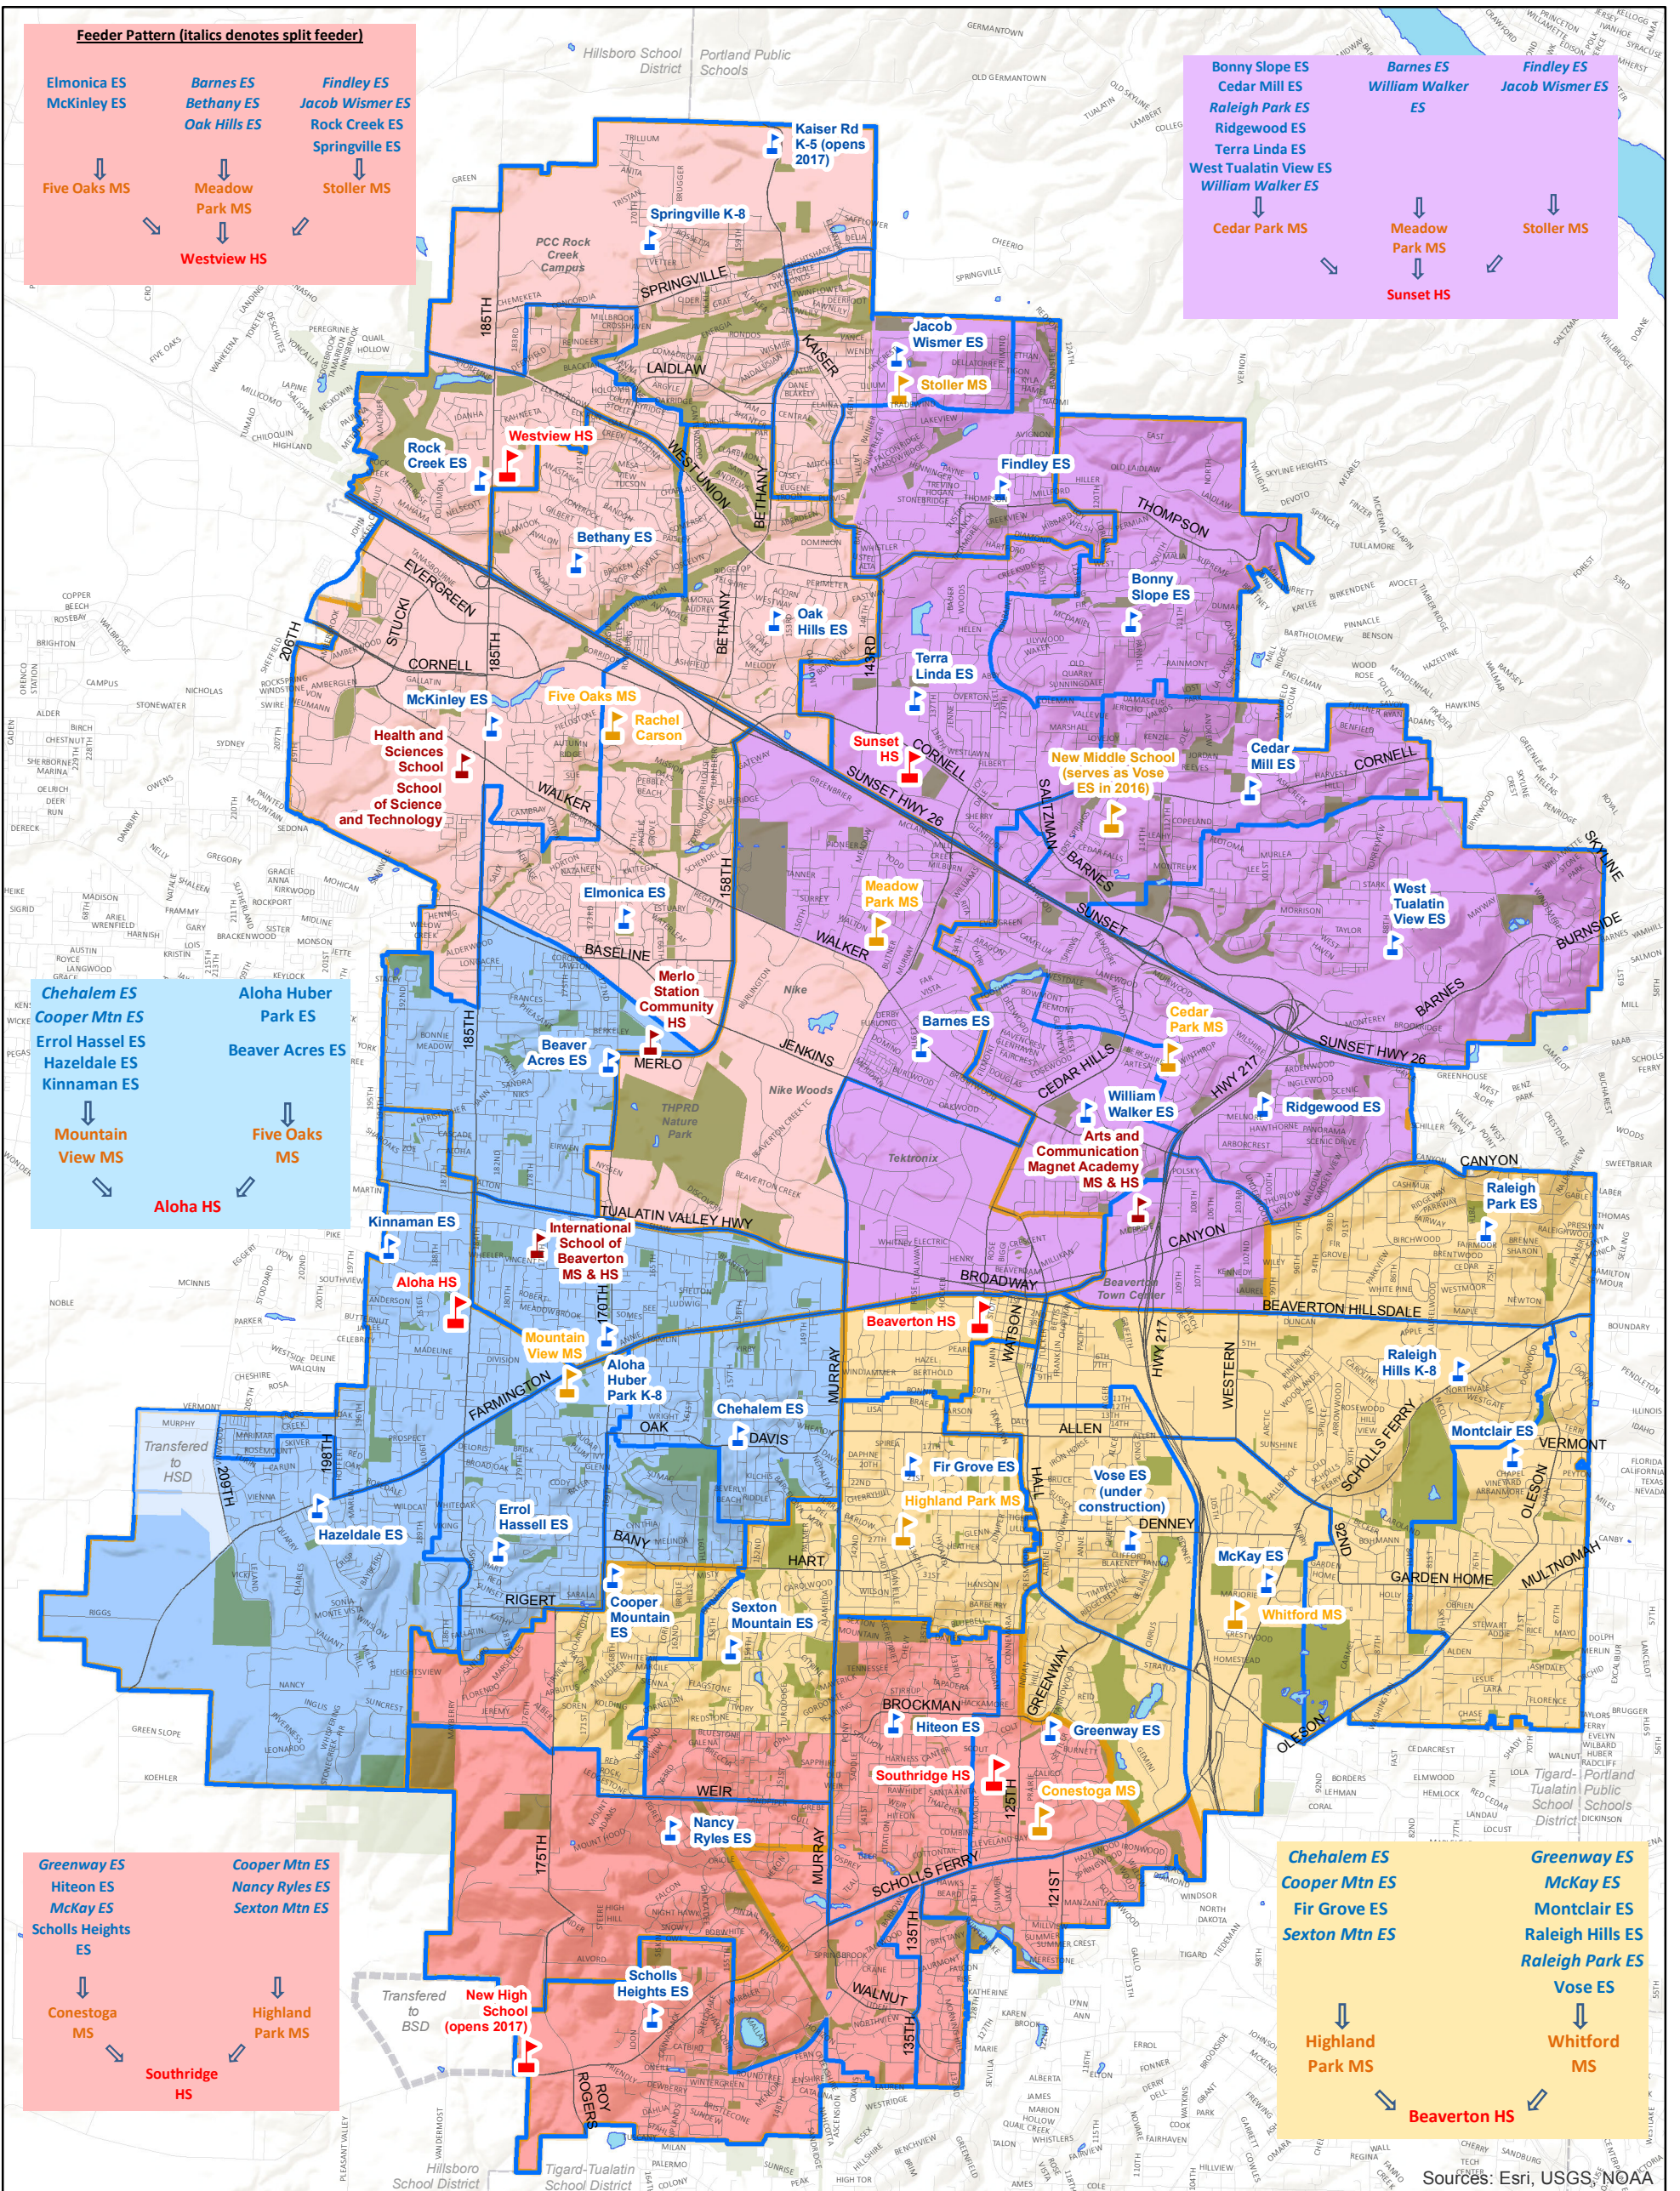

Beaverton School District 2016-17 School Year High School Attendance Boundaries

August 11, 2016

Legend

- Aloha HS
- Beaverton HS
- Southridge HS
- Sunset HS
- Westview HS
- Elementary School Boundaries
- Middle School Boundaries
- High School
- Middle School
- Elementary School
- Option School

New High School boundaries (not shown) will go into effect for the 2017 school year.

Attendance boundaries for the new K-5 on Kaiser Road will be established in 2016.

Attendance boundaries for the new Middle School at Timberland will be established prior to the 2020 school year.

Sources: Esri, USGS, NOAA