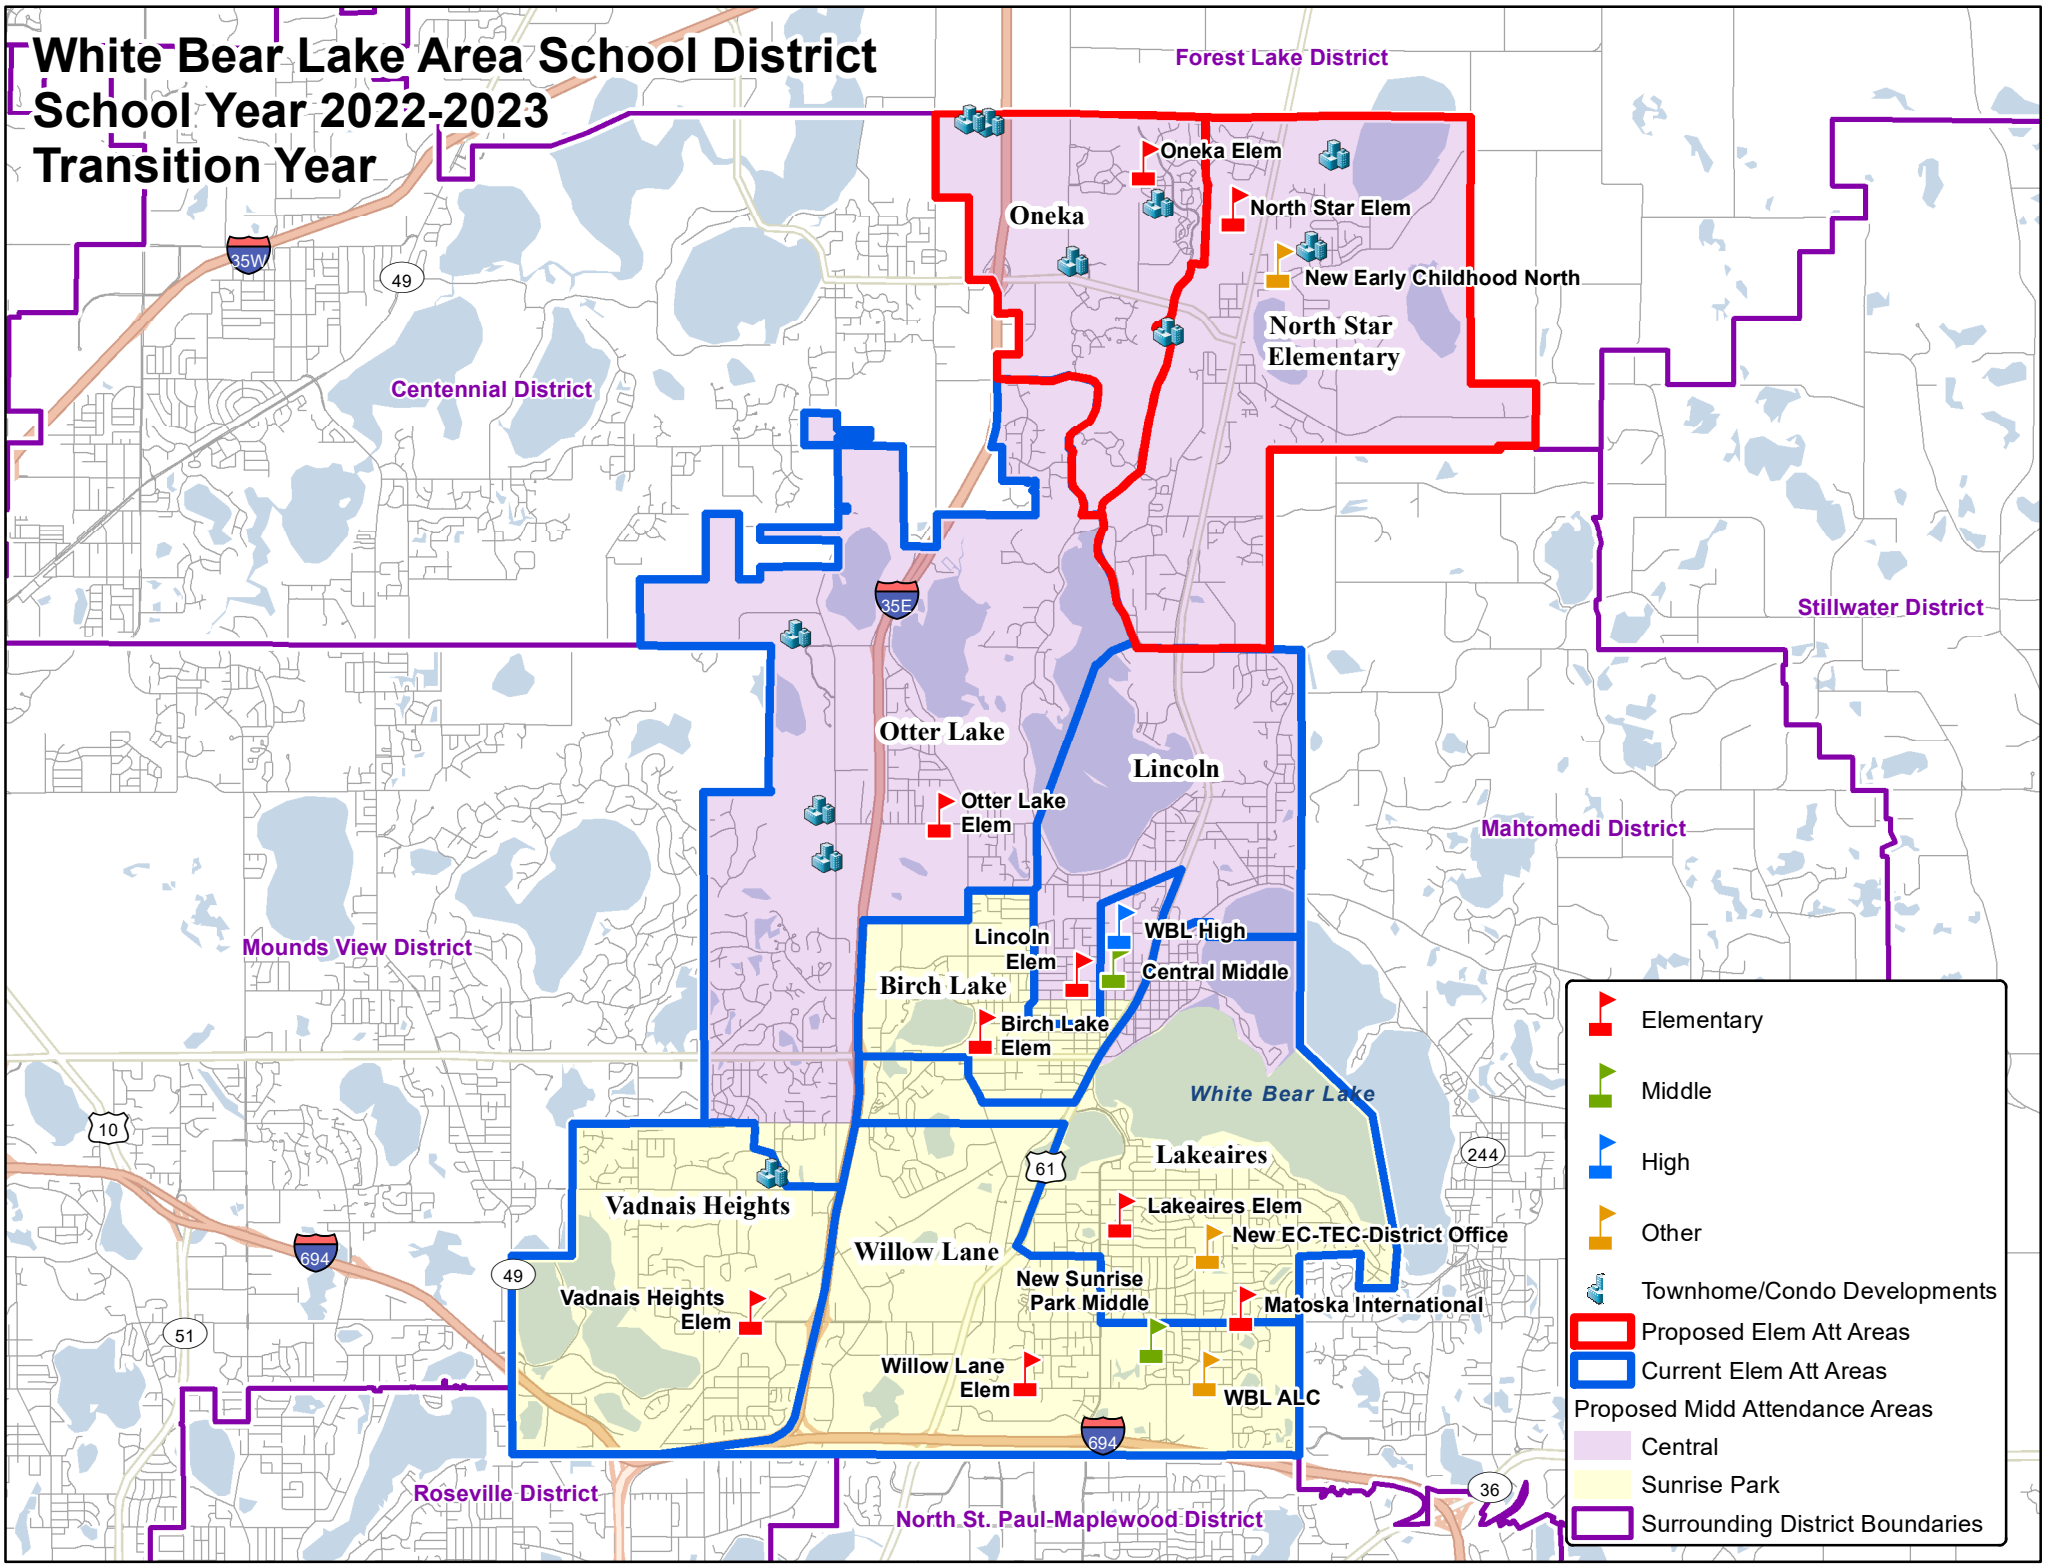

White Bear Lake Area School District

School Year 2022-2023

Transition Year

	Elementary
	Middle
	High
	Other
	Townhome/Condo Developments
	Proposed Elem Att Areas
	Current Elem Att Areas
	Proposed Midd Attendance Areas
	Sunrise Park
	Surrounding District Boundaries