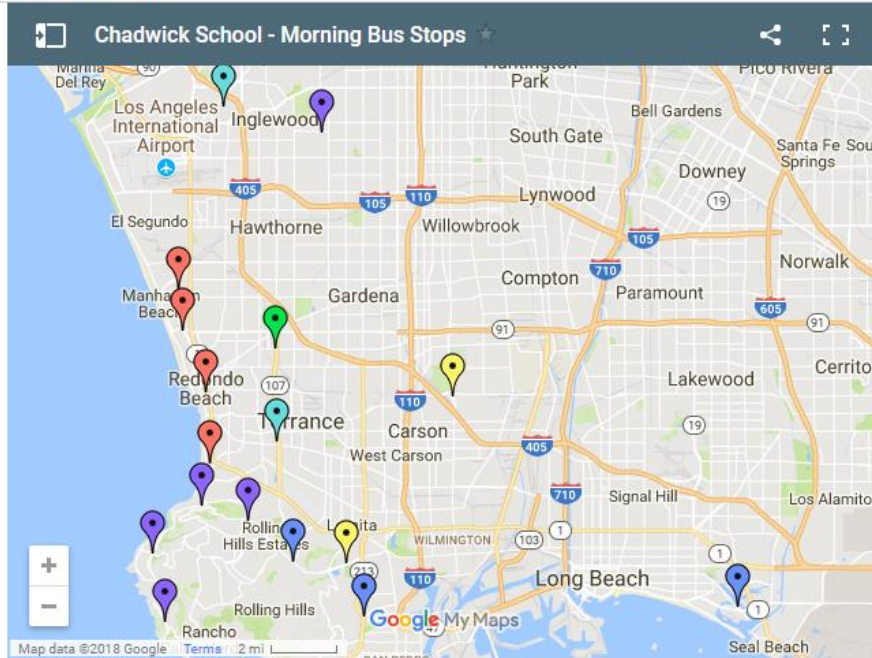

Chadwick School Bus Routes and Schedules

Morning Bus Routes

The information below is updated for the 2021-22 school year and is subject to change for 2022-23.

Morning Stops

Area Served	Stop #	Route # 1 7-12	Route # 2 7-12	Route # 3	Route # 4	Route # 5	Route # 6	Route # 7 K-6	Route # 8	Route # 9 K-6
Long Beach	1			6:50 AM						
Inglewood	2				6:55 AM					
Ladera Heights	3					7:00 AM				
Carson	4						7:03 AM			
N. Torrance, Lawndale, Gardena	5				7:20 AM					
Manhattan Beach	7	7:05 AM						7:05 AM		
Hermosa Beach	8		7:10 AM							7:10 AM
North Redondo Beach	9	7:15 AM						7:15 AM		
South Torrance	10					7:25 AM				
South Redondo Beach	11		7:25 AM							7:30 AM
RPV - East Side, San Pedro	12			7:18 AM						

Lomita, PV East Side	13							7:27 AM		
Rolling Hills - PV Drive North	14			7:30 AM						
PVE -PV Dr. N. / Rolling Meadows	15								7:35 AM	
PVE - Malaga Cove	16								7:30 AM	
PVE - Via Coronel - PV Dr. West	17								7:20 AM	
RPV / PVE - PV Dr. W, Rue Beaupre	18								7:15 AM	

Times are subject to change.

Late Activity Schedule

Area Served	Stop #	Route # 7	Route # 8	Route # 9
Departs Chadwick		5:45 PM	5:45 PM	5:45 PM
Long Beach	1		6:35 PM	
Inglewood	2			6:45 PM
Ladera Heights	3			6:30 PM
Carson	4	7:35 PM		
N. Torrance, Lawndale, Gardena	5			
N. Torrance, Library	6	6:50 PM		
Manhattan Beach	7	6:40 PM		
Hermosa Beach	8	6:30 PM		
North Redondo Beach	9			
South Torrance	10			
South Redondo Beach	11	6:15 PM		
RPV - East Side, San Pedro	12		6:10 PM	
Lomita, PV East Side	13		6:00 PM	
Rolling Hills - PV Drive North	14		5:55 PM	
PVE -PV Dr. N. / Rolling Meadows	15			
PVE - Malaga Cove	16			
PVE - Via Coronel - PV Dr. West	17			
RPV / PVE - PV Dr. W, Rue Beaupre	18			
S. Torrance / RHE - Lamppost Pizza	19	5:55 PM		
Plaza del Amo / Wilson Park	20			6:00 PM