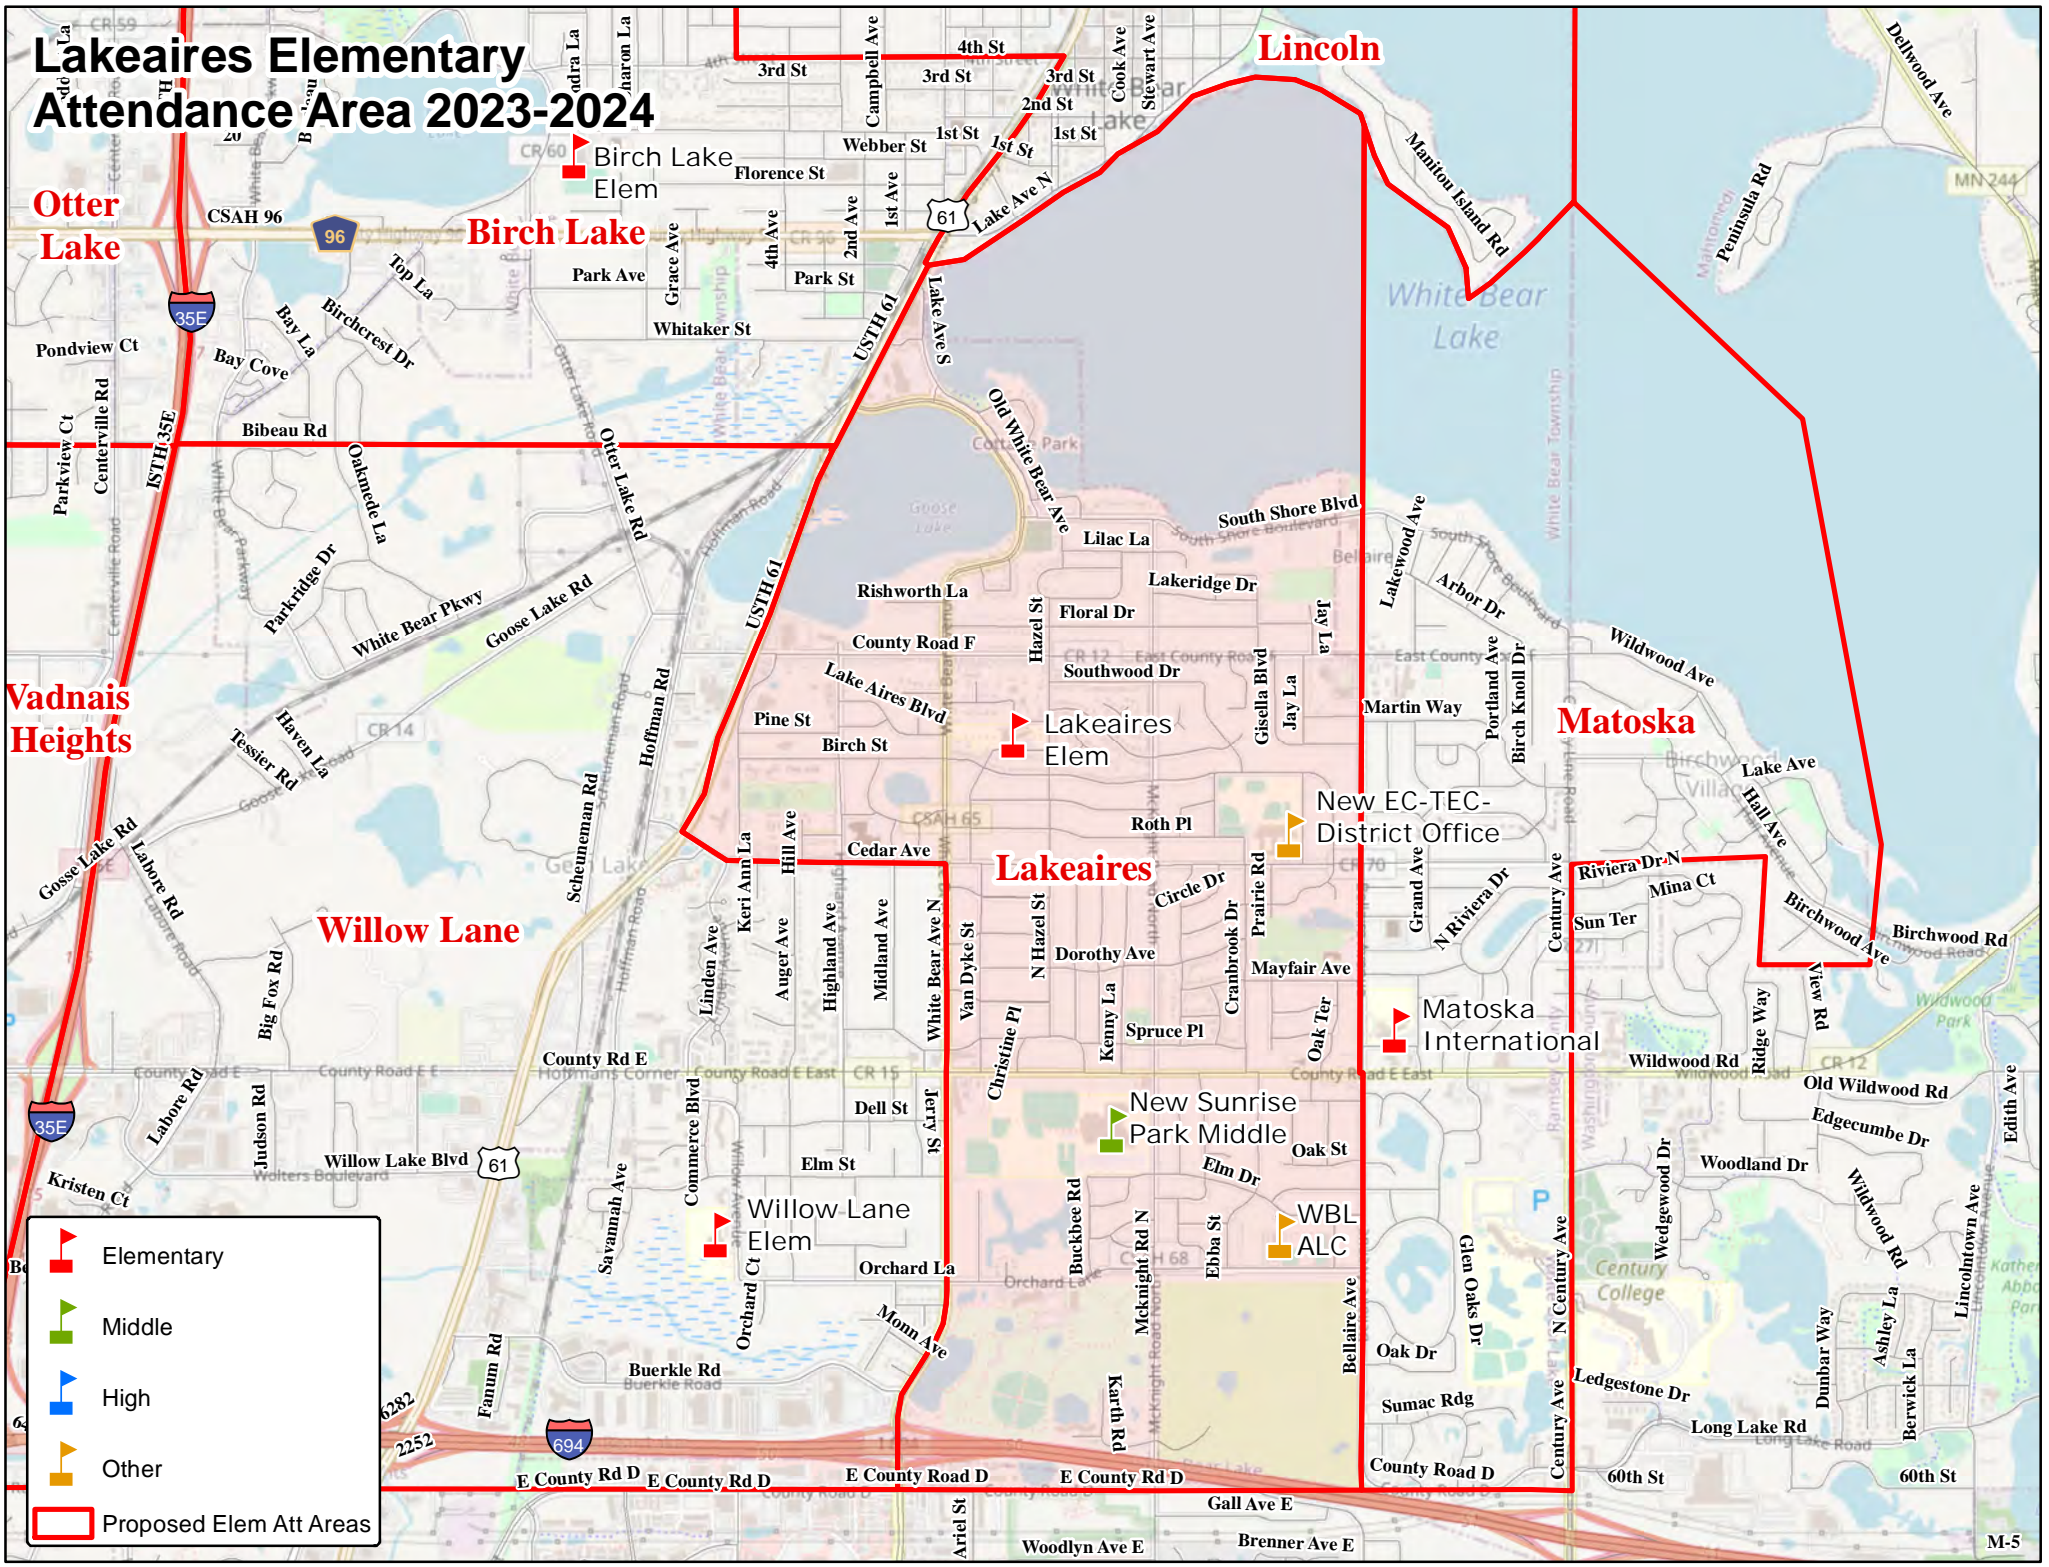

Lakeaires Elementary Attendance Area 2023-2024

-  Elementary
-  Middle
-  High
-  Other
-  Proposed Elem Att Areas

Otter Lake

Birch Lake

Lincoln

Vadnais Heights

Willow Lane

Lakeaires

Matoska

New EC-TEC-District Office

Matoska International

New Sunrise Park Middle

WBL ALC

Willow Lane Elem

Lakeaires Elem

Birch Lake Elem