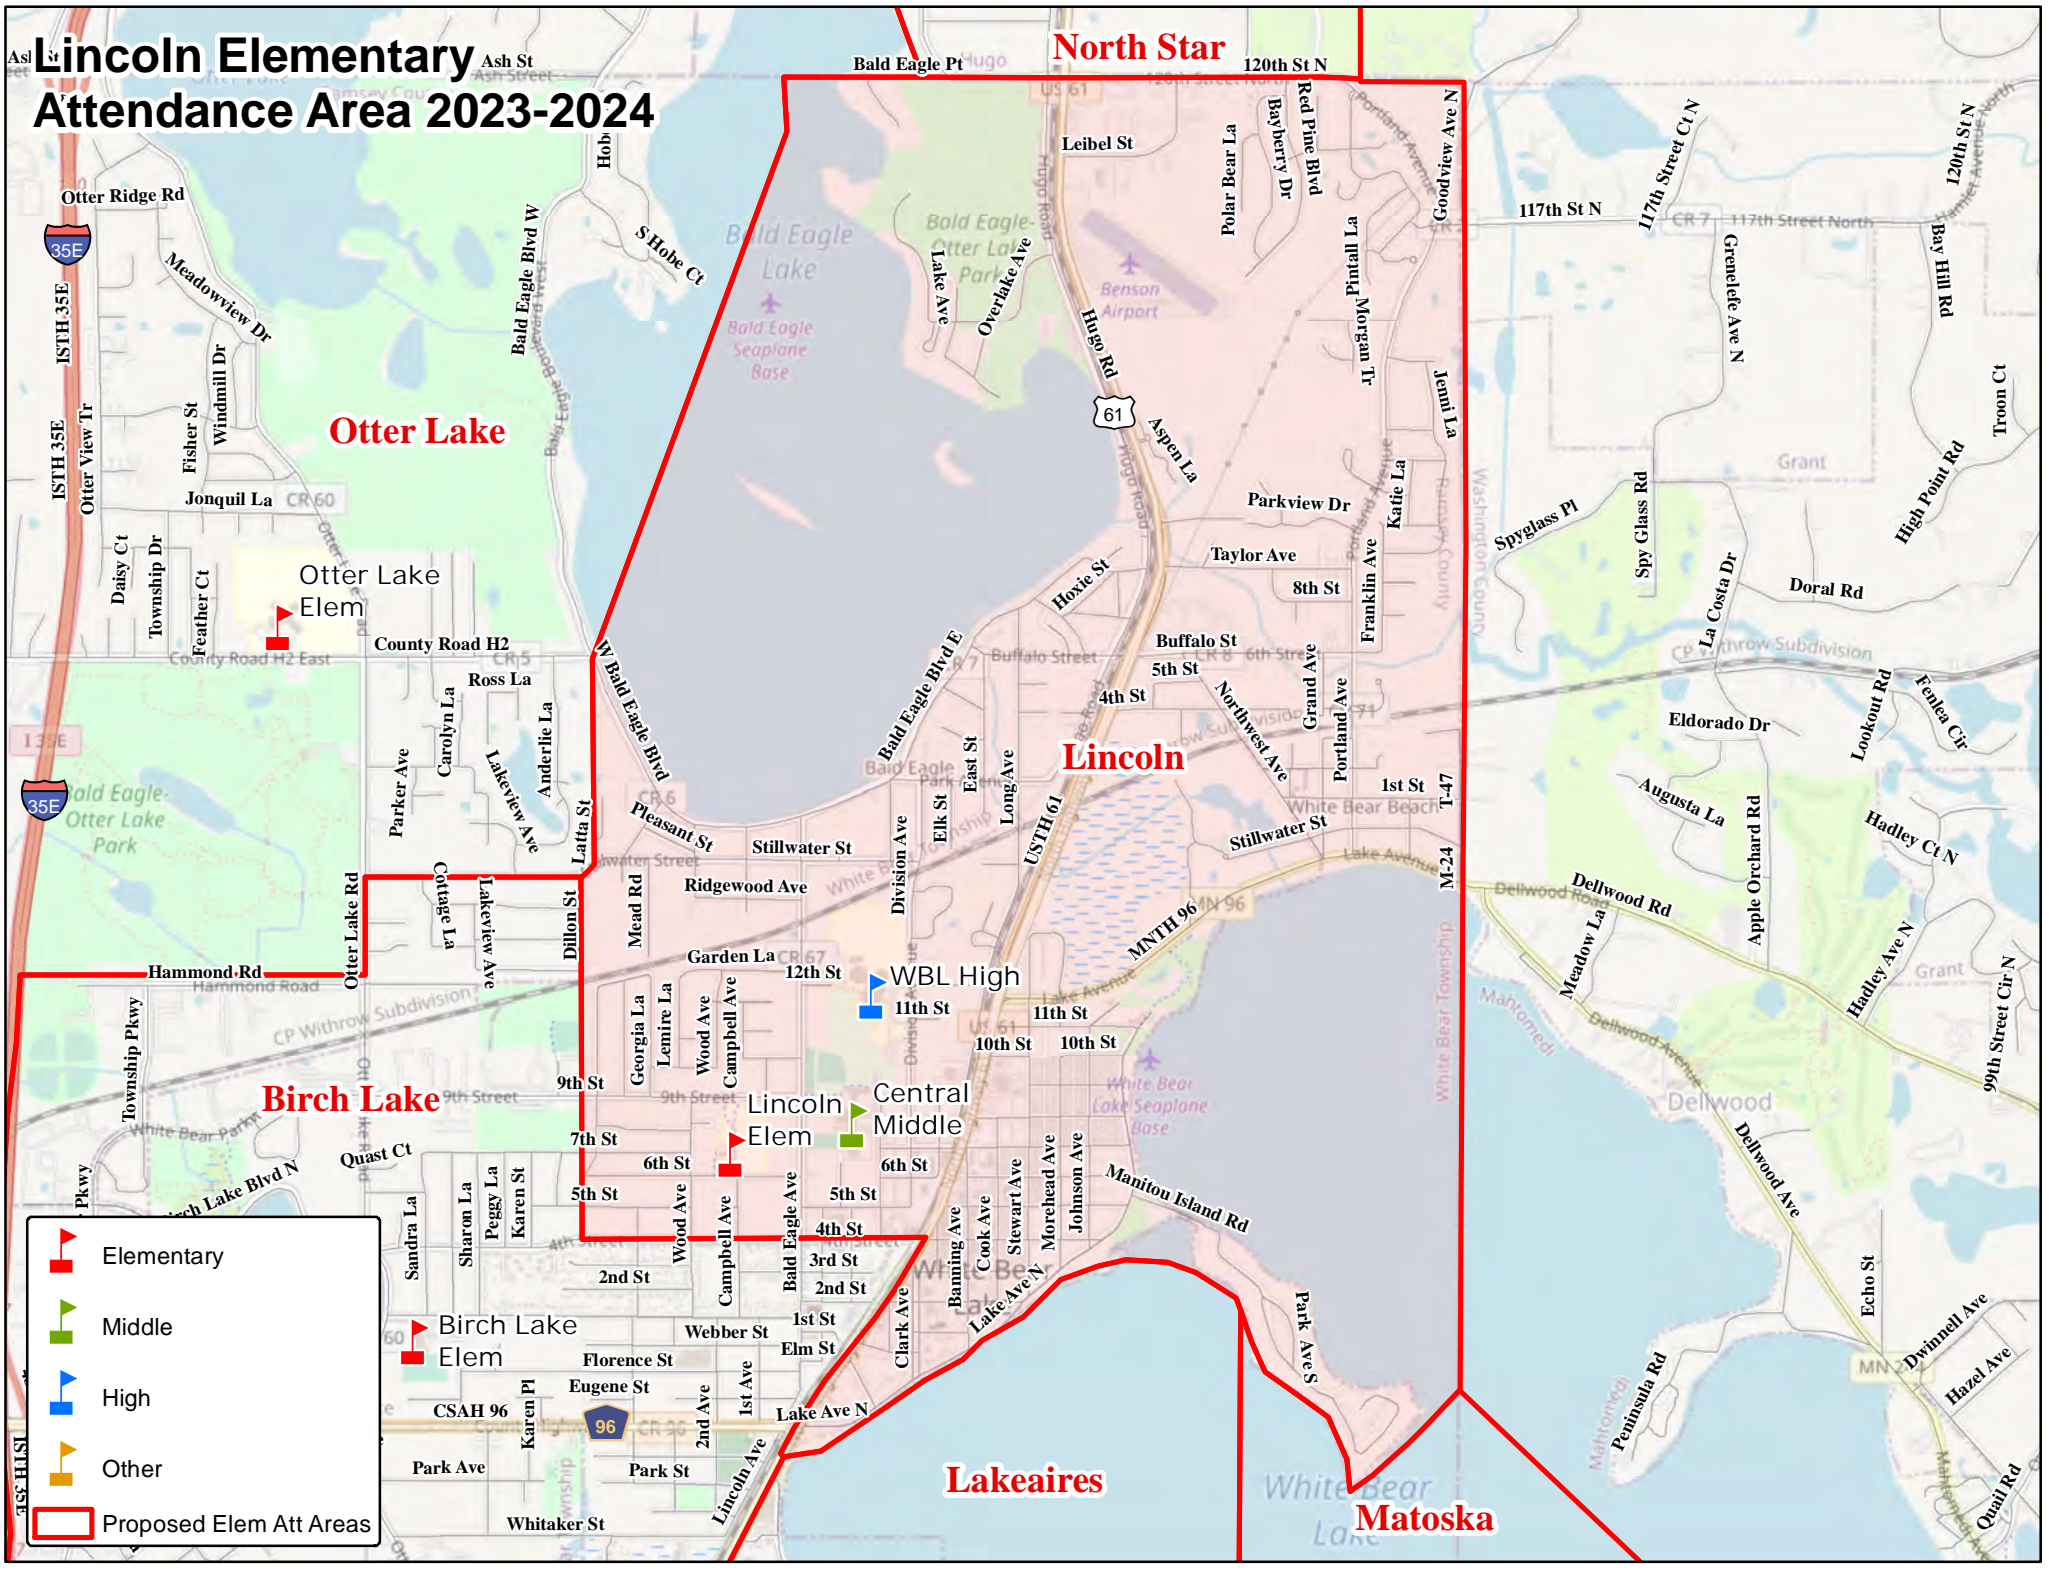

# Lincoln Elementary Attendance Area 2023-2024

	Elementary
	Middle
	High
	Other
	Proposed Elem Att Areas

**Otter Lake**

**Birch Lake**

**North Star**

**Lincoln**

**Lakeaires**

**Matoska**

Otter Lake Elem

WBL High

Lincoln Elem  
Central Middle