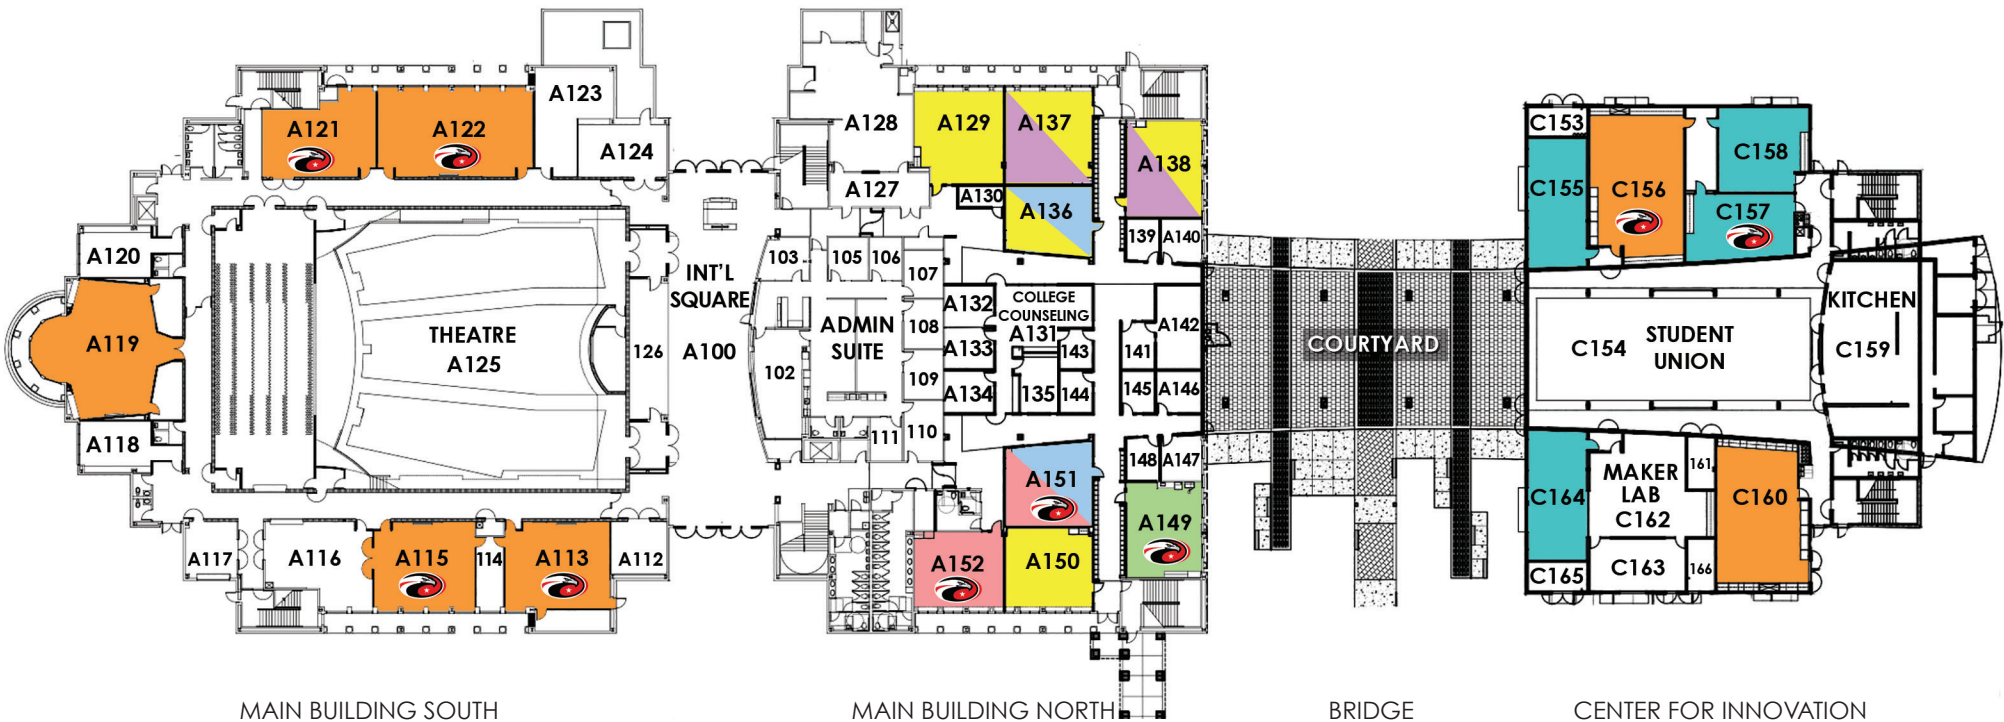

- Language & Literature
- Language Acquisition
- Individuals & Societies
- Sciences
- Mathematics
- The Arts
- Design Technology
- Physical Education

1. ADMIN SUITE
2. A100 International Square
   - A101 Admin Suite Reception
   - A102 Admin Conf Room
   - A103 Schweitzer
   - A105 Cáceres
   - A106 Ragan
   - A107 Johnson / Benziger
   - A108 Tagliarini / Kunz
   - A109 L. Pittman
   - A110 A. Pittman
   - A111 Dapore

1. ADMIN SUITE CUBICLES
2. Brewington
   - Facteau
   - Moore
   - Olivier
   - Spaulding
   - Spencer
   - Syron
   - Wolfenbarger

1. MAIN BUILDING - SOUTH
2. A113 McCarty
   - A114 Hsu / McCartney
   - A115 McEvoy-Folley
   - A116 Scene Shop / Klsh
   - A118 Dressing Room
   - A119 Mayo
   - A120 Dressing Room
   - A121 Spaulding / PE Classroom
   - A122 Callahan
   - A123 Admissions Testing
   - A125 Theatre
   - A126 Box Office

1. MAIN BUILDING - NORTH
2. A127 Security
   - A128 Events / Receiving / Storage
   - A129 O'Neill / Jannereth
   - A131 College Counseling Lounge
   - A132 Guarino
   - A133 Cohen
   - A134 DiPhilippo
   - A135 College Counseling Conference Room
   - A136 Stanley / Winseman
   - A137 Contreras / Jannereth / Garcia
   - A138 Benedetti / Morillo
   - A139 Nolen
   - A140 Walsh
   - A141 Ruffkess
   - A142 Rubinstein
   - A143 Copier Room
   - A144 Hinton-Scott
   - A145 Robinson
   - A146 Conference Room
   - A147 Maddox

- A148 Golden
- A149 Auman
- A150 Espinosa / George
- A151 Haggard / Gomez / Sandoval
- A152 Kiner / Sandoval

1. CENTER FOR INNOVATION
2. C154 Student Union
   - C155 Breitigam
   - C156 Szponar
   - C157 Ault
   - C158 Broyles
   - C159 Kitchen
   - C160 Firestone / Whitaker
   - C162 Maker Lab
   - C163 Shop
   - C164 Alan