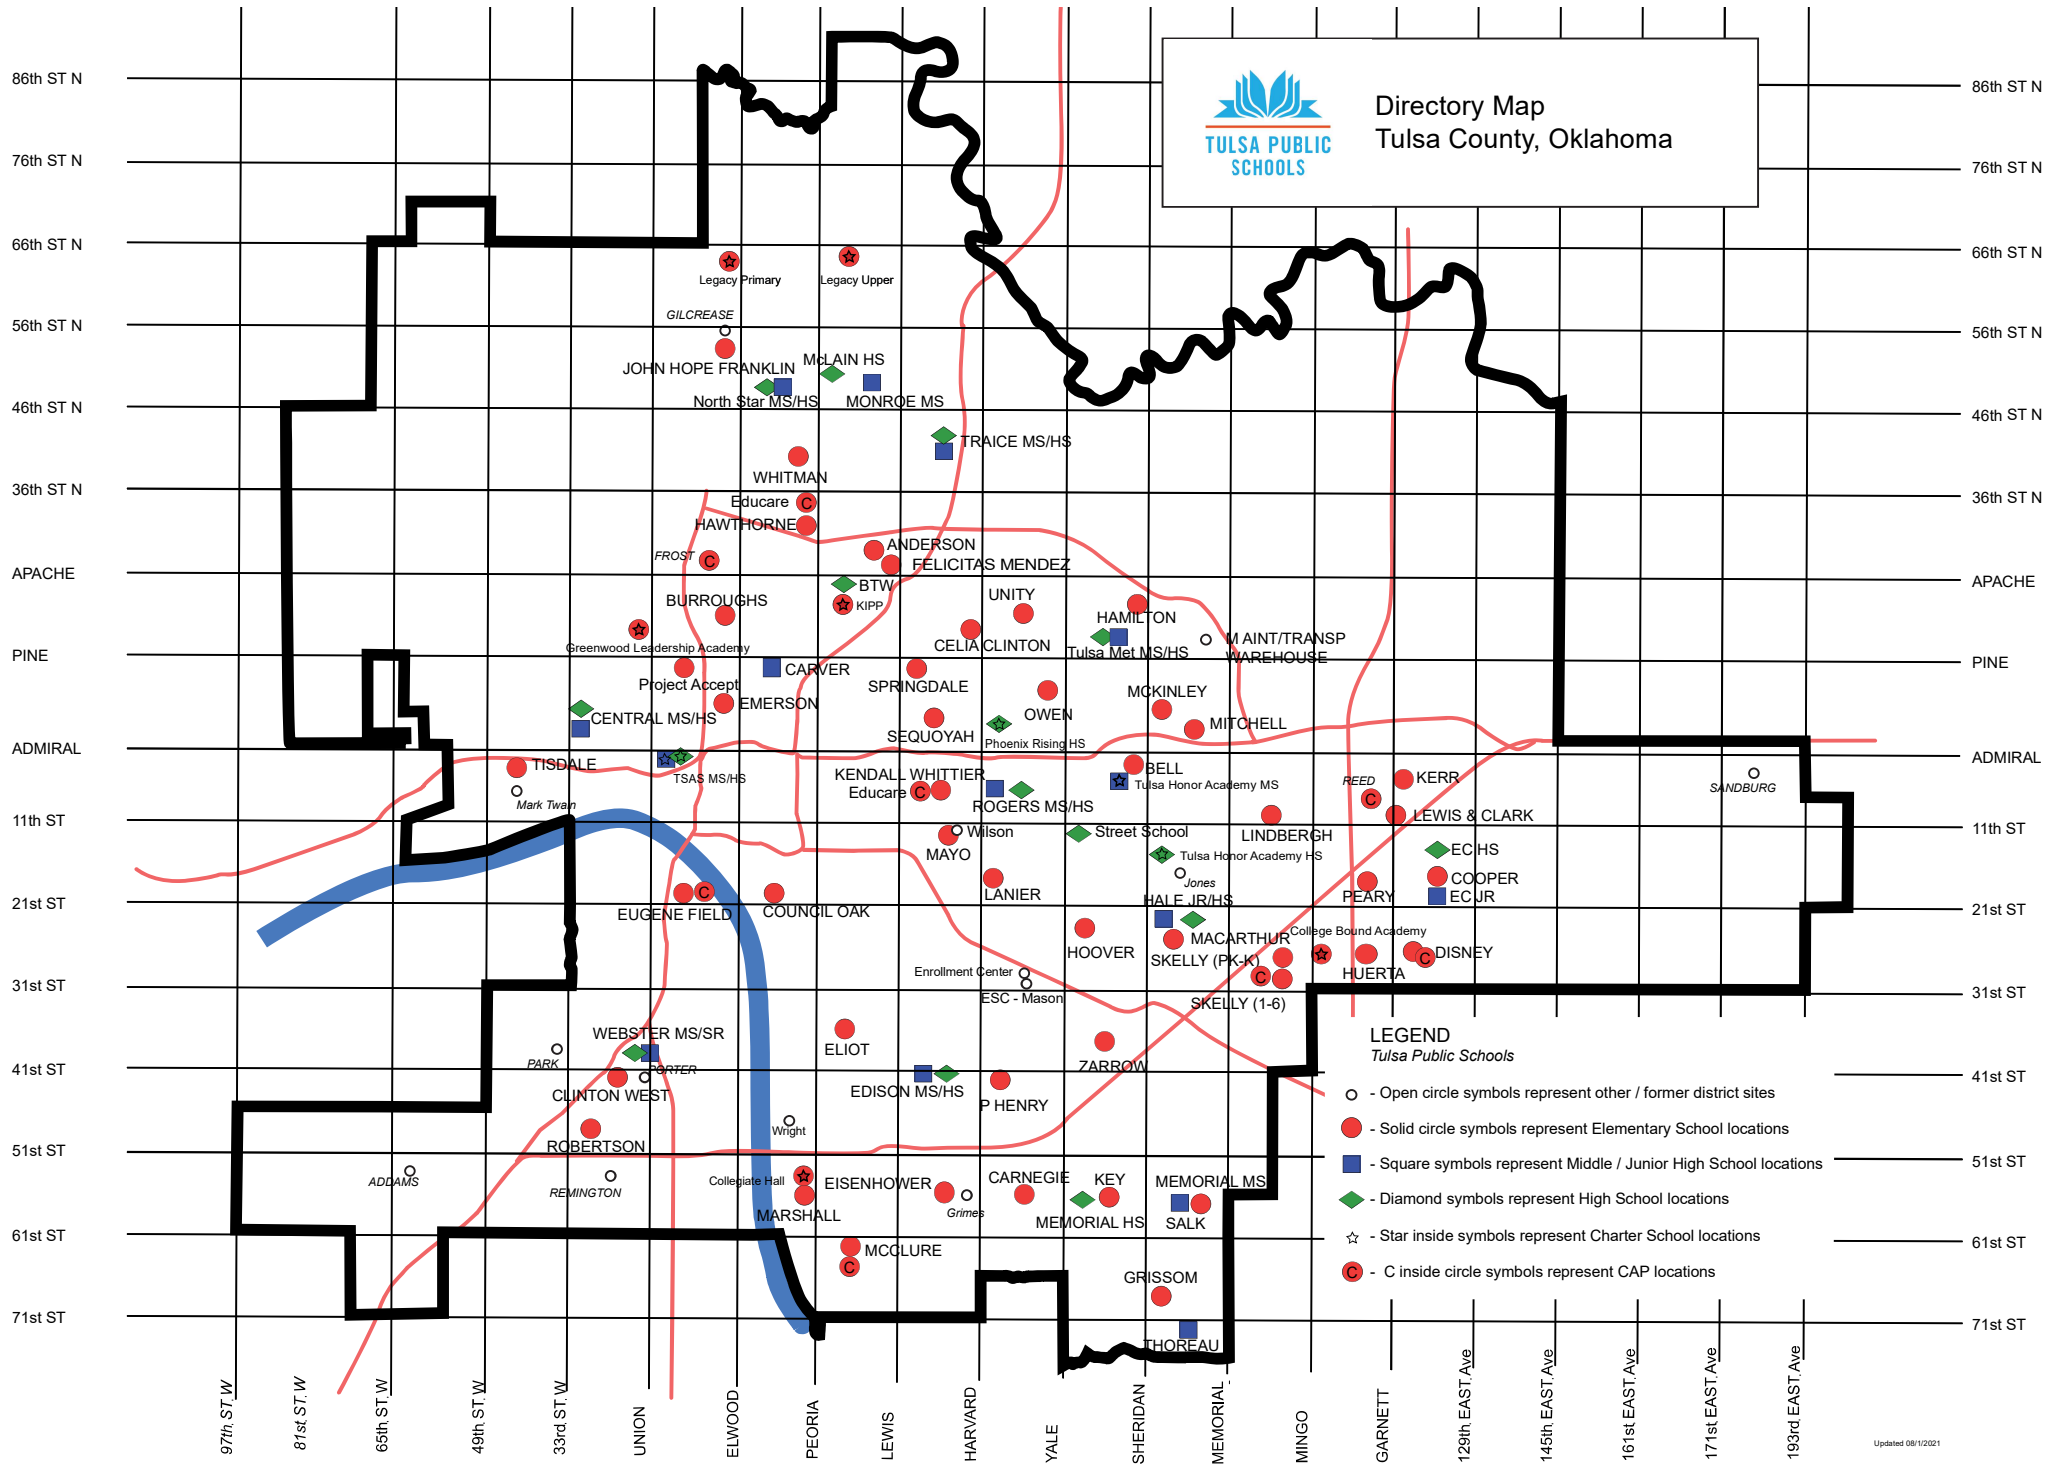

Directory Map Tulsa County, Oklahoma

LEGEND

Tulsa Public Schools

- - Open circle symbols represent other / former district sites
- - Solid circle symbols represent Elementary School locations
- - Square symbols represent Middle / Junior High School locations
- ◆ - Diamond symbols represent High School locations
- ☆ - Star inside symbols represent Charter School locations
- - C inside circle symbols represent CAP locations