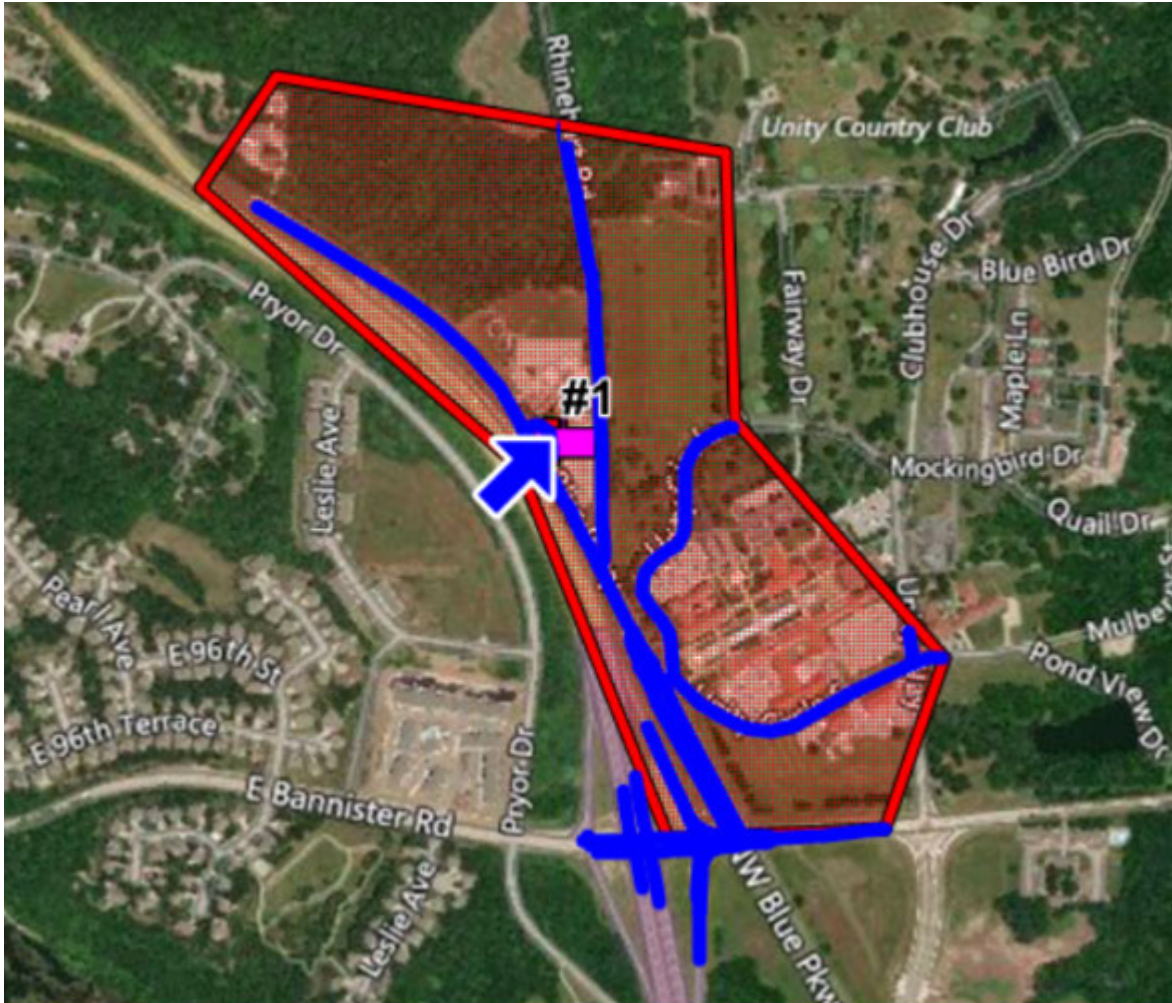

Hazel Grove Elementary

2001 NW Blue Parkway
Lee's Summit, MO 64064

Walk-Zone

 = SCHOOL (# OF DOORS)	BLUE LINES = 1/2 MILE MEASUREMENT	RED SECTION = WALK ZONE	YELLOW SECTION = BARRIER STREET / EXCEPTION AREA
---	--	--------------------------------	---

Barrier Street Exception

Area
No Exceptions for Consideration