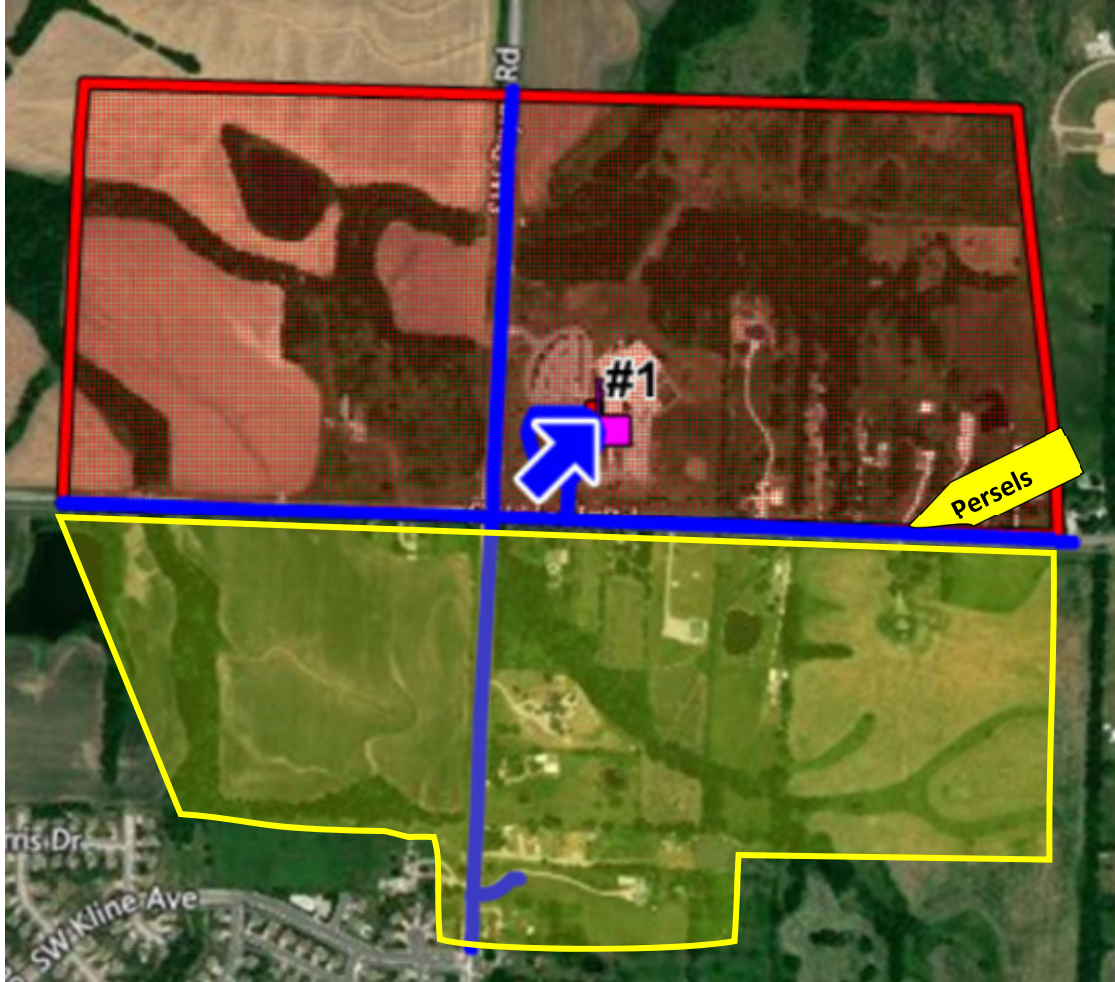

Hawthorn Hill Elementary

2801 SW Pryor Rd
Lee's Summit, MO 64082

Walk-Zone

 = SCHOOL (# OF DOORS)	BLUE LINES = 1/2 MILE MEASUREMENT	RED SECTION = WALK ZONE	YELLOW SECTION = BARRIER STREET / EXCEPTION AREA
---	-----------------------------------	-------------------------	--

Barrier Street Exception

Area
South of SW Persels