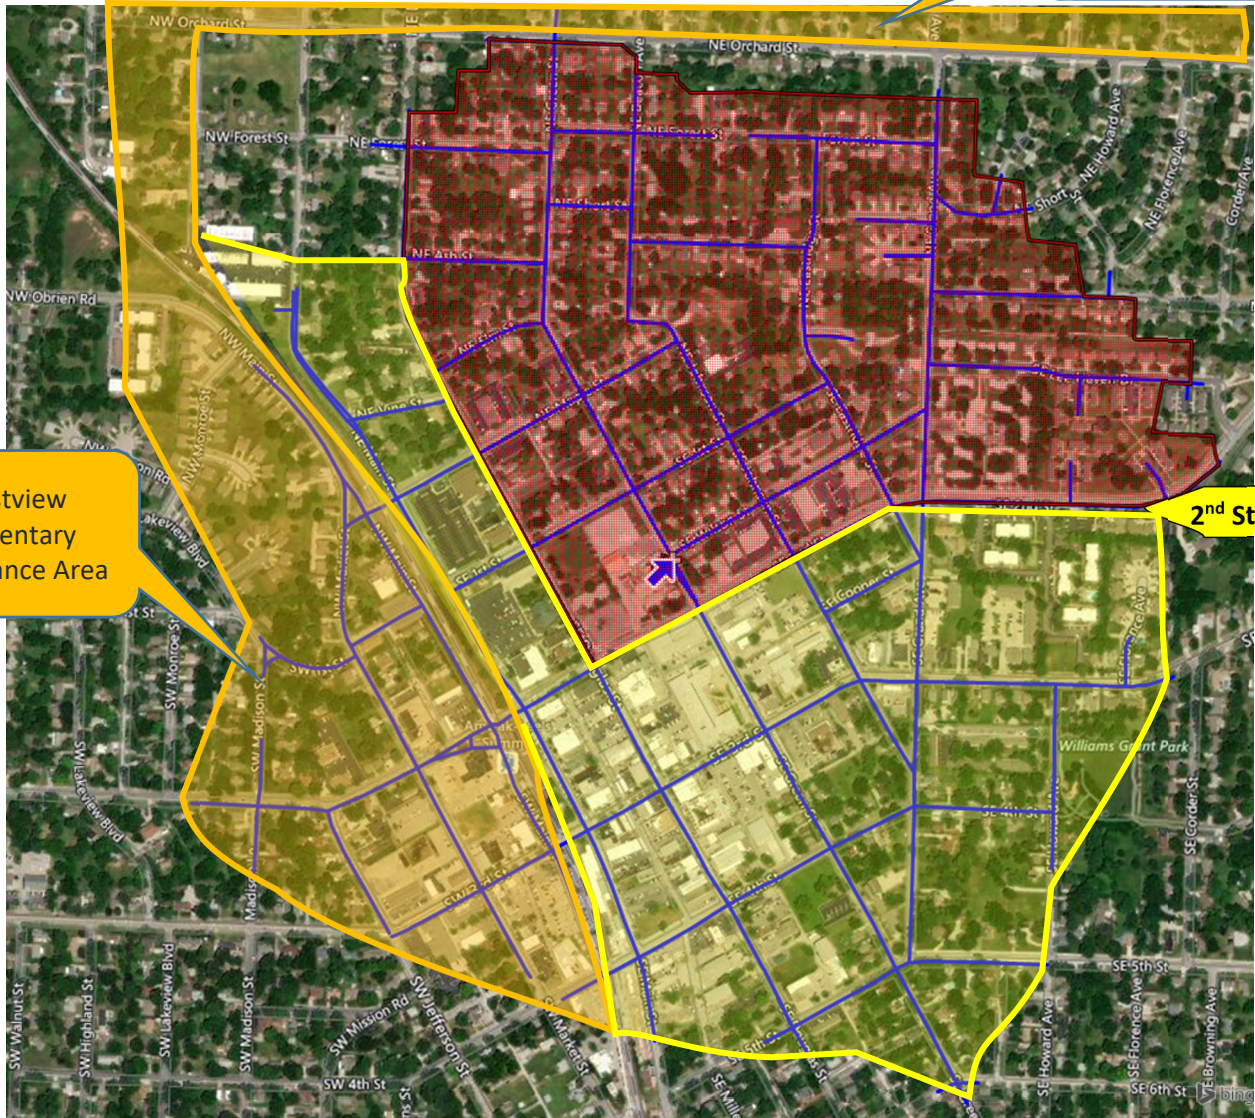

Lee's Summit Elementary

110 SE Green St
Lee's Summit, MO 64063

Walk-Zone

Meadow Lane Elementary Attendance Area

Westview Elementary Attendance Area

2nd Street

= SCHOOL (# OF DOORS)	BLUE LINES = 1/2 MILE MEASUREMENT	RED SECTION = WALK ZONE	YELLOW SECTION = BARRIER STREET / EXCEPTION AREA
-----------------------	--	--------------------------------	---

Barrier Street Exception

Area
South of 2 nd Street and West of Douglas St