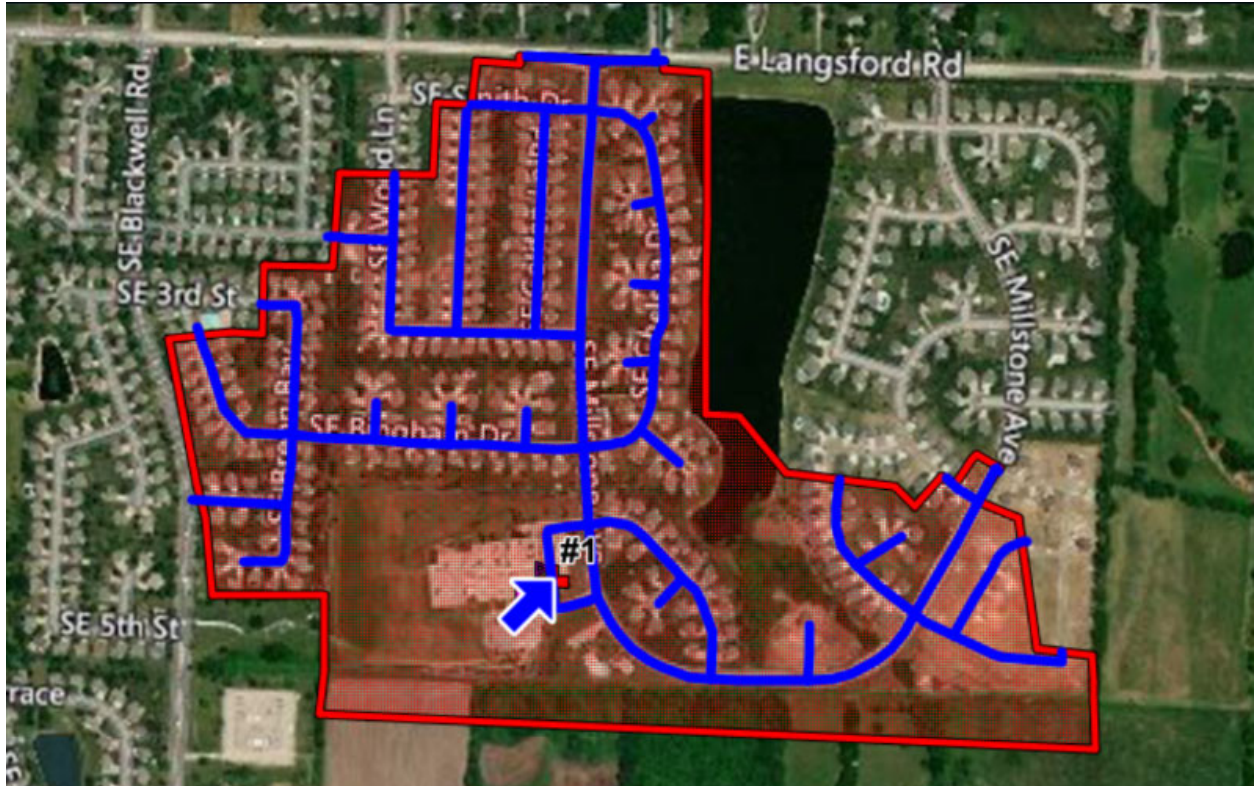

Highland Park Elementary

400 SE Millstone Ave
Lee's Summit, MO 64063

Walk-Zone

| | | | |
|---|-----------------------------------|-------------------------|--|
|  = SCHOOL (# OF DOORS) | BLUE LINES = 1/2 MILE MEASUREMENT | RED SECTION = WALK ZONE | YELLOW SECTION = BARRIER STREET / EXCEPTION AREA |
|---|-----------------------------------|-------------------------|--|

Barrier Street Exception

| |
|---------------------------------|
| Area |
| No Exceptions for Consideration |