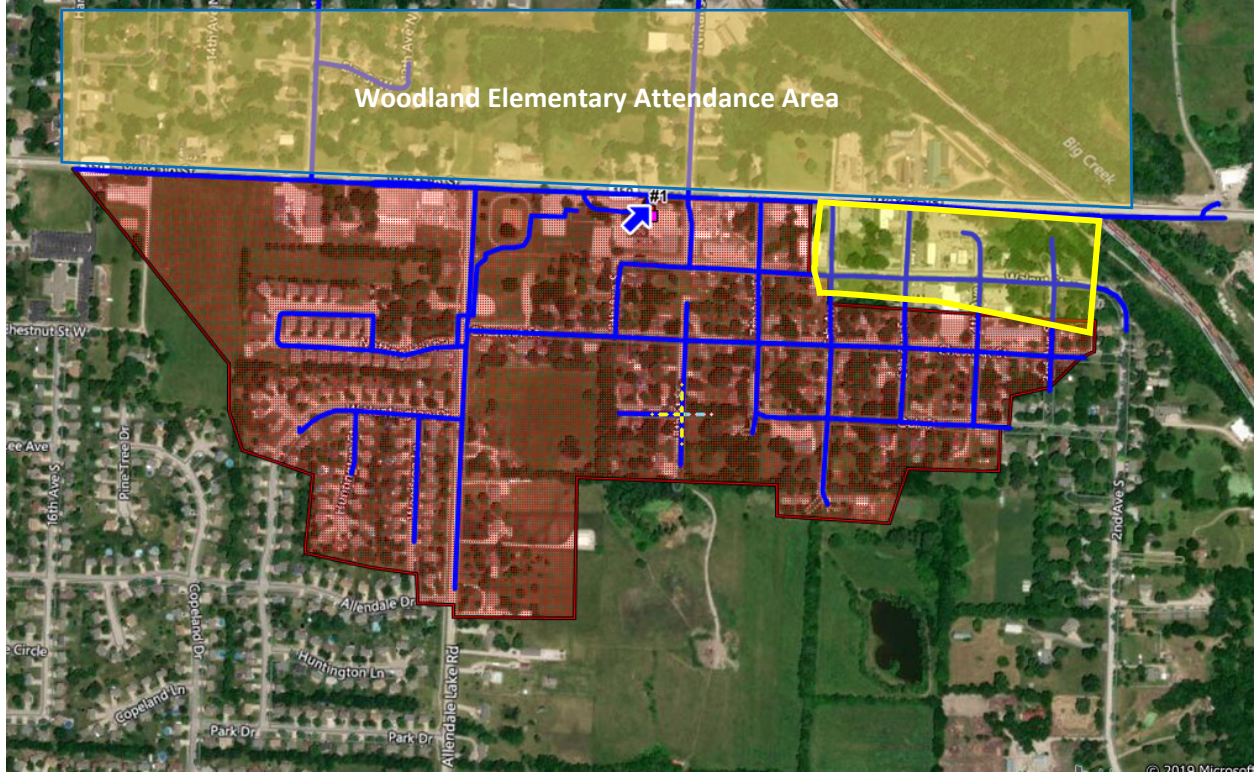

Greenwood Elementary

805 W Main
Greenwood, MO 64034

Walk-Zone

Barrier Street Exception

| Area |
|---|
| Both sides of Walnut St from 2 nd Ave to 6 th Ave S |