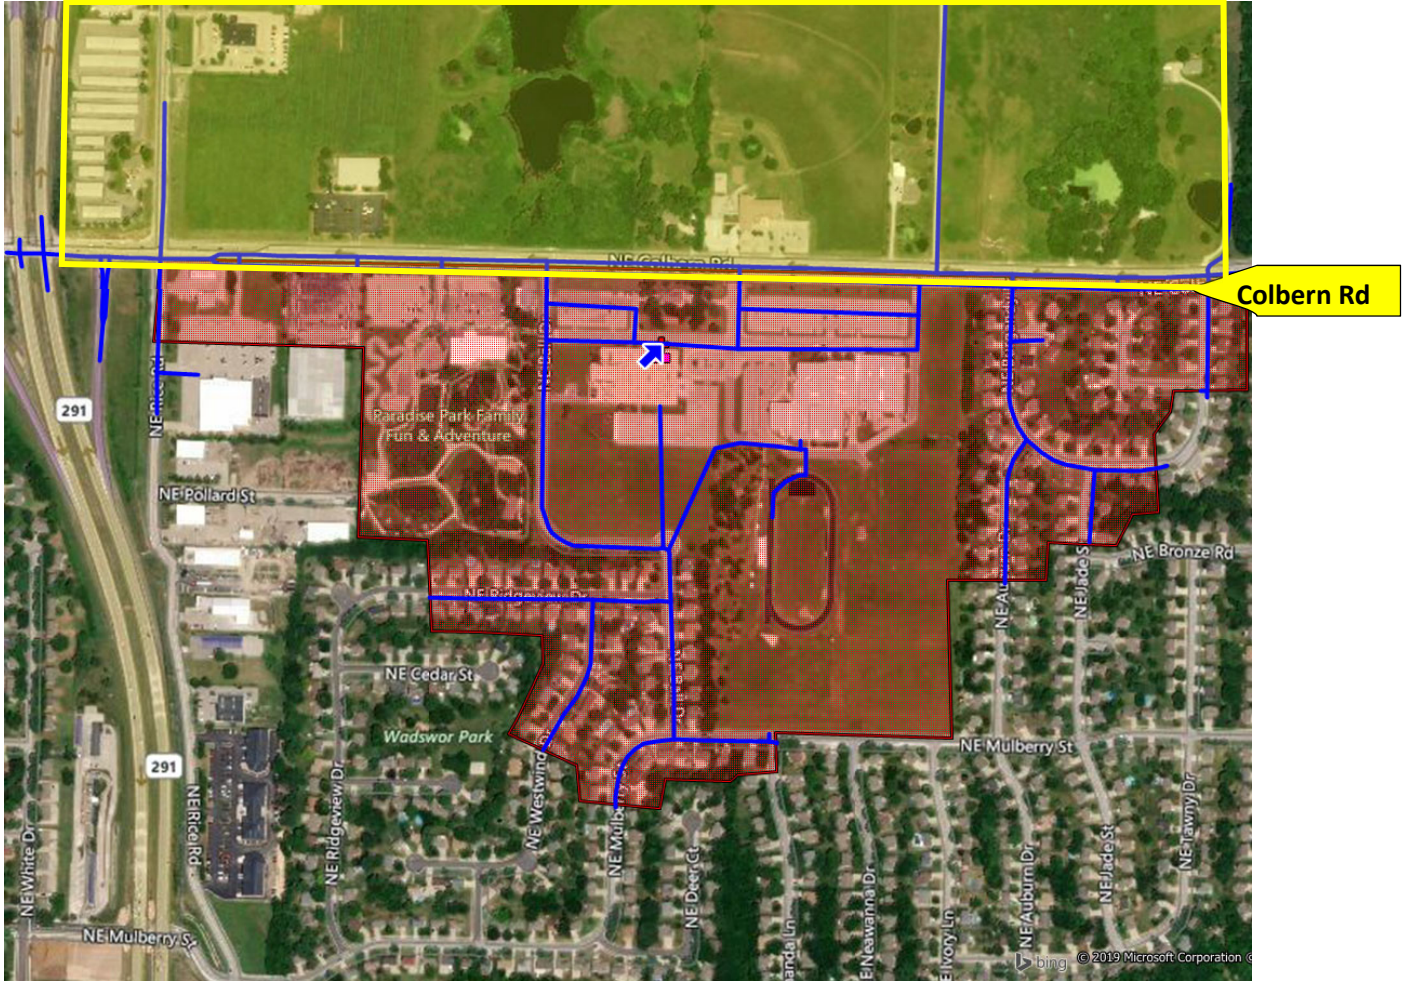

Underwood Elementary

1125 NE Colbern Rd
Lee's Summit, MO 64086

Walk-Zone

 = SCHOOL (# OF DOORS)	BLUE LINES = 1/2 MILE MEASUREMENT	RED SECTION = WALK ZONE	YELLOW SECTION = BARRIER STREET / EXCEPTION AREA
--	--------------------------------------	-------------------------	---

Barrier Street Exception

Area
North of NE Colbern Rd