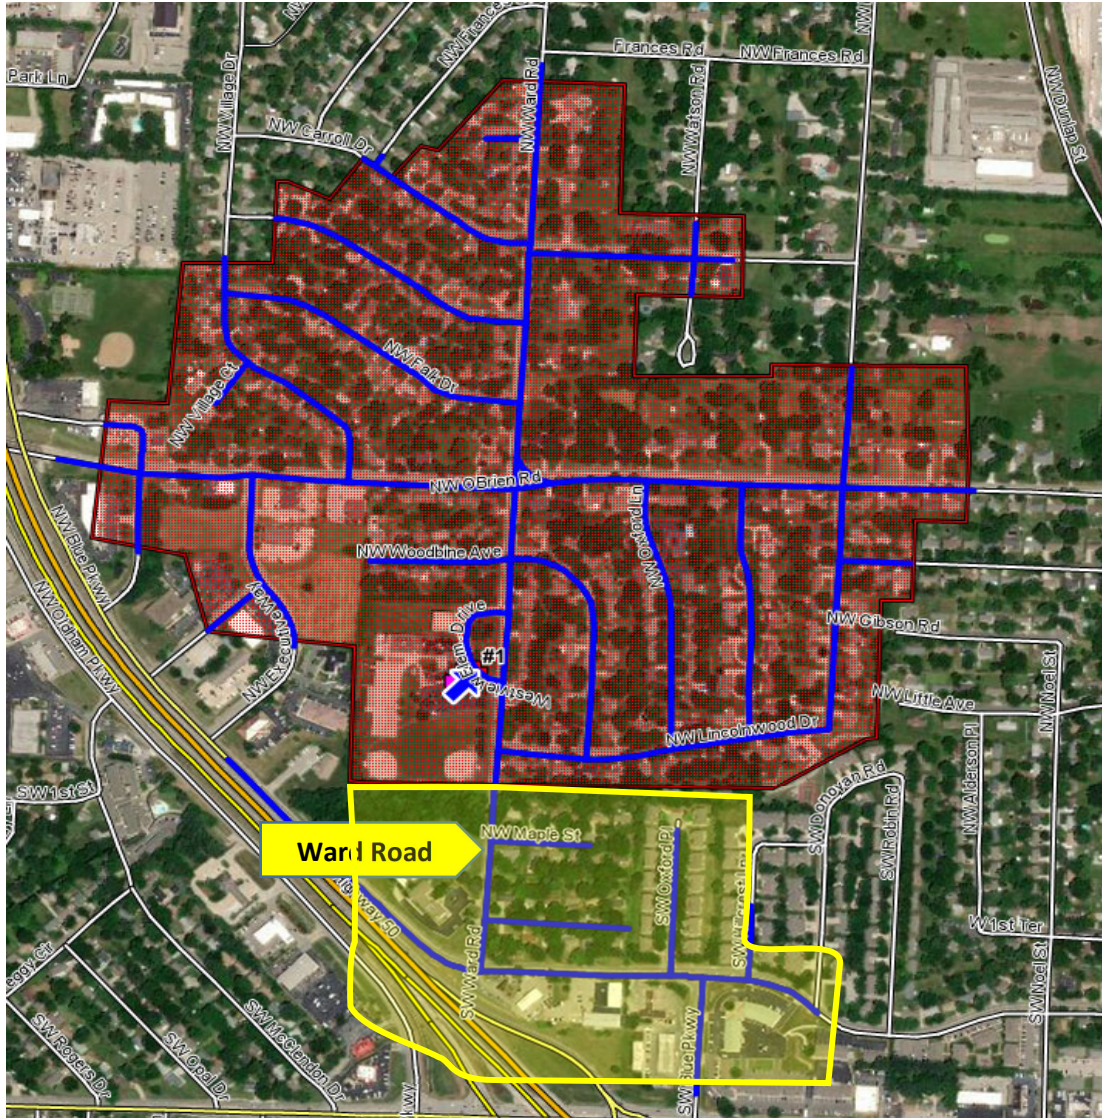

Westview Elementary

200 NW Ward Rd
Lee's Summit, MO 64063

Walk-Zone

Barrier Street Exception

Area
Walk path that requires transition along Ward Rd from Maple south, includes Oxford PI off Blue PKWY