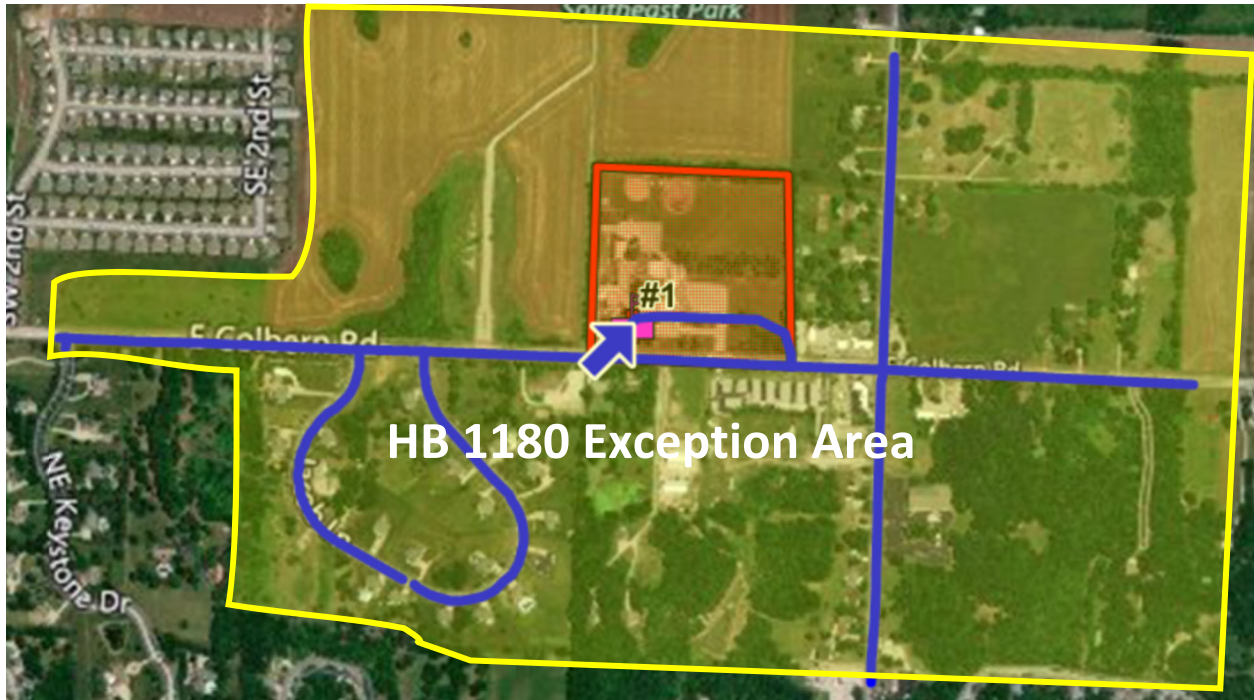

Mason Elementary

27600 E Colbern Rd
Lee's Summit, MO 64086

Walk-Zone

 = SCHOOL (# OF DOORS)	BLUE LINES = 1/2 MILE MEASUREMENT	RED SECTION = WALK ZONE	YELLOW SECTION = BARRIER STREET / EXCEPTION AREA
---	-----------------------------------	-------------------------	--

Barrier Street Exception

Area
All areas within 1 mile of Mason