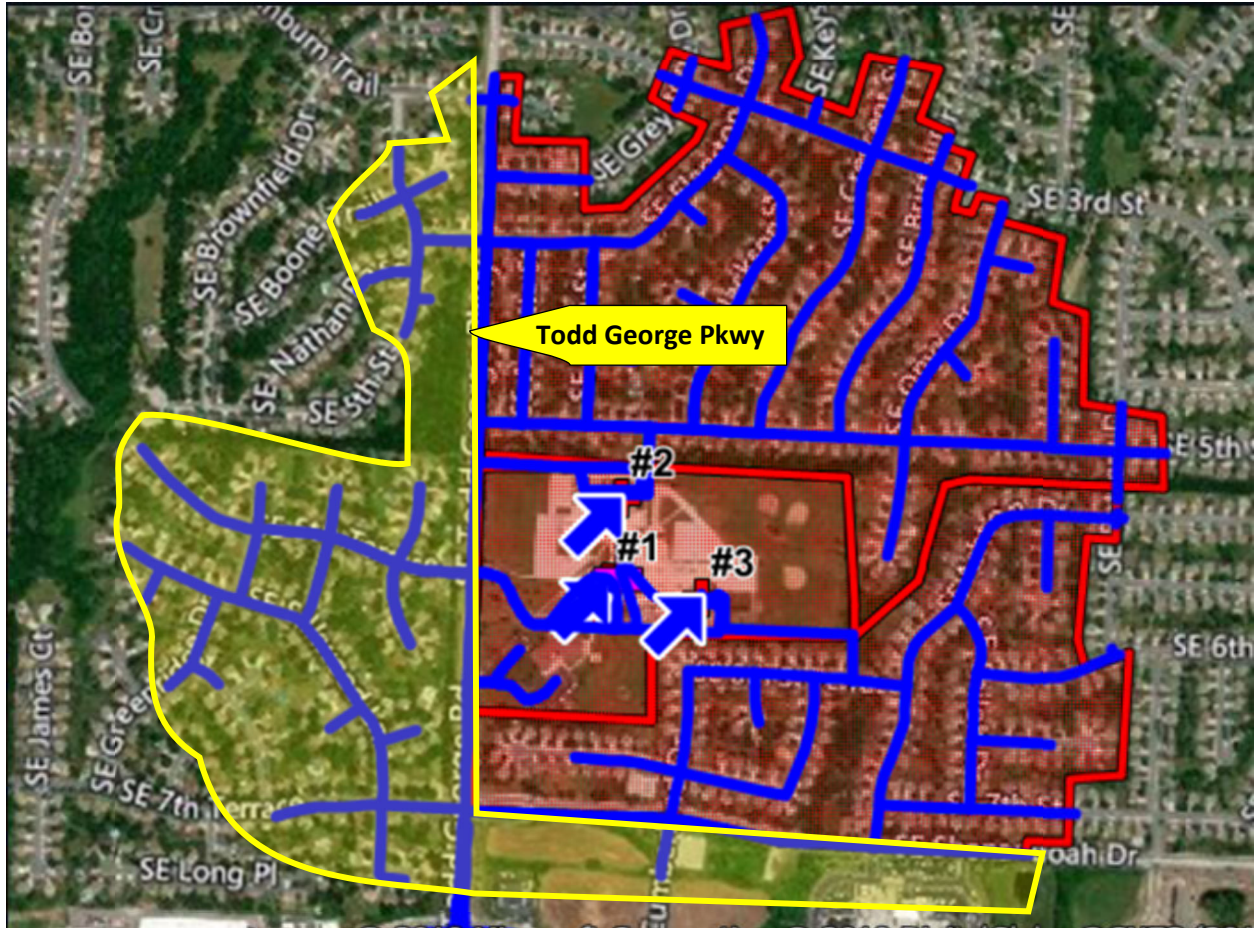

Prairie View Elementary

501 SE Todd George Parkway
Lee's Summit, MO 64063

Walk-Zone

 = SCHOOL (# OF DOORS)	BLUE LINES = 1/2 MILE MEASUREMENT	RED SECTION = WALK ZONE	YELLOW SECTION = BARRIER STREET / EXCEPTION AREA
--	--	--------------------------------	---

Barrier Street Exception

Area
West side of SW Todd George Pkwy