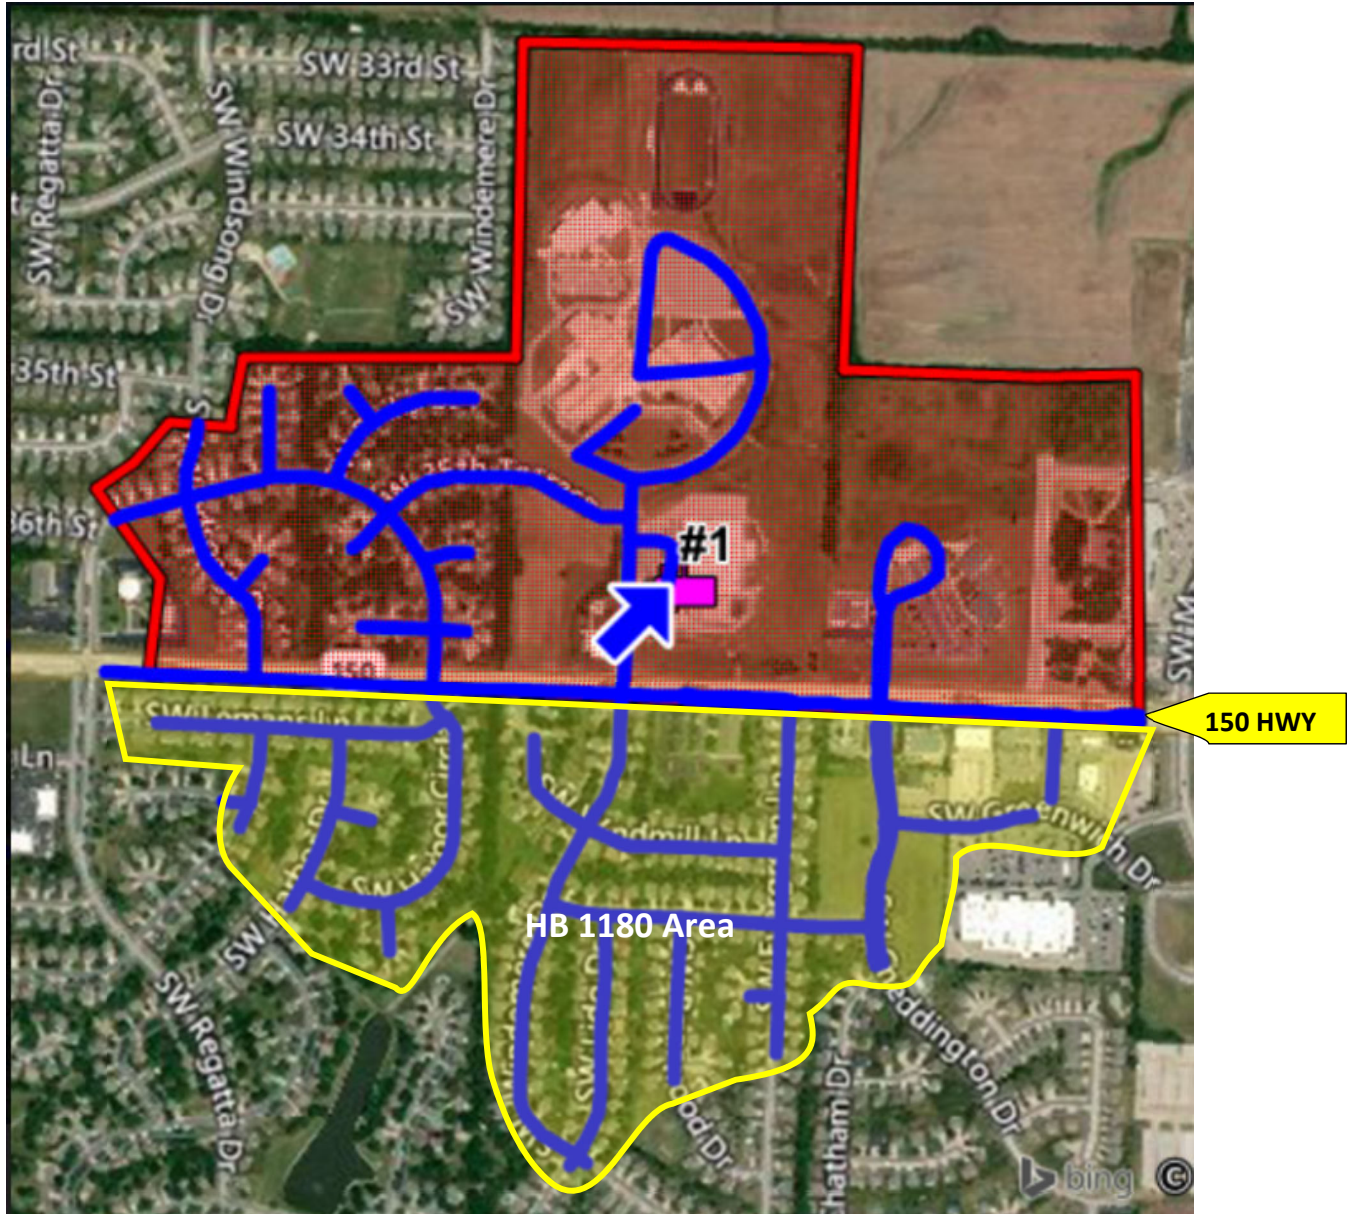

# Trailridge Elementary

3651 SW Windemere Dr  
Lee's Summit, MO 64082

## Walk-Zone

= SCHOOL (# OF DOORS)	BLUE LINES = 1/2 MILE MEASUREMENT	RED SECTION = WALK ZONE	YELLOW SECTION = BARRIER STREET / EXCEPTION AREA
-----------------------	-----------------------------------	-------------------------	--

### Barrier Street Exception

<b>Area</b>
South of HWY 150