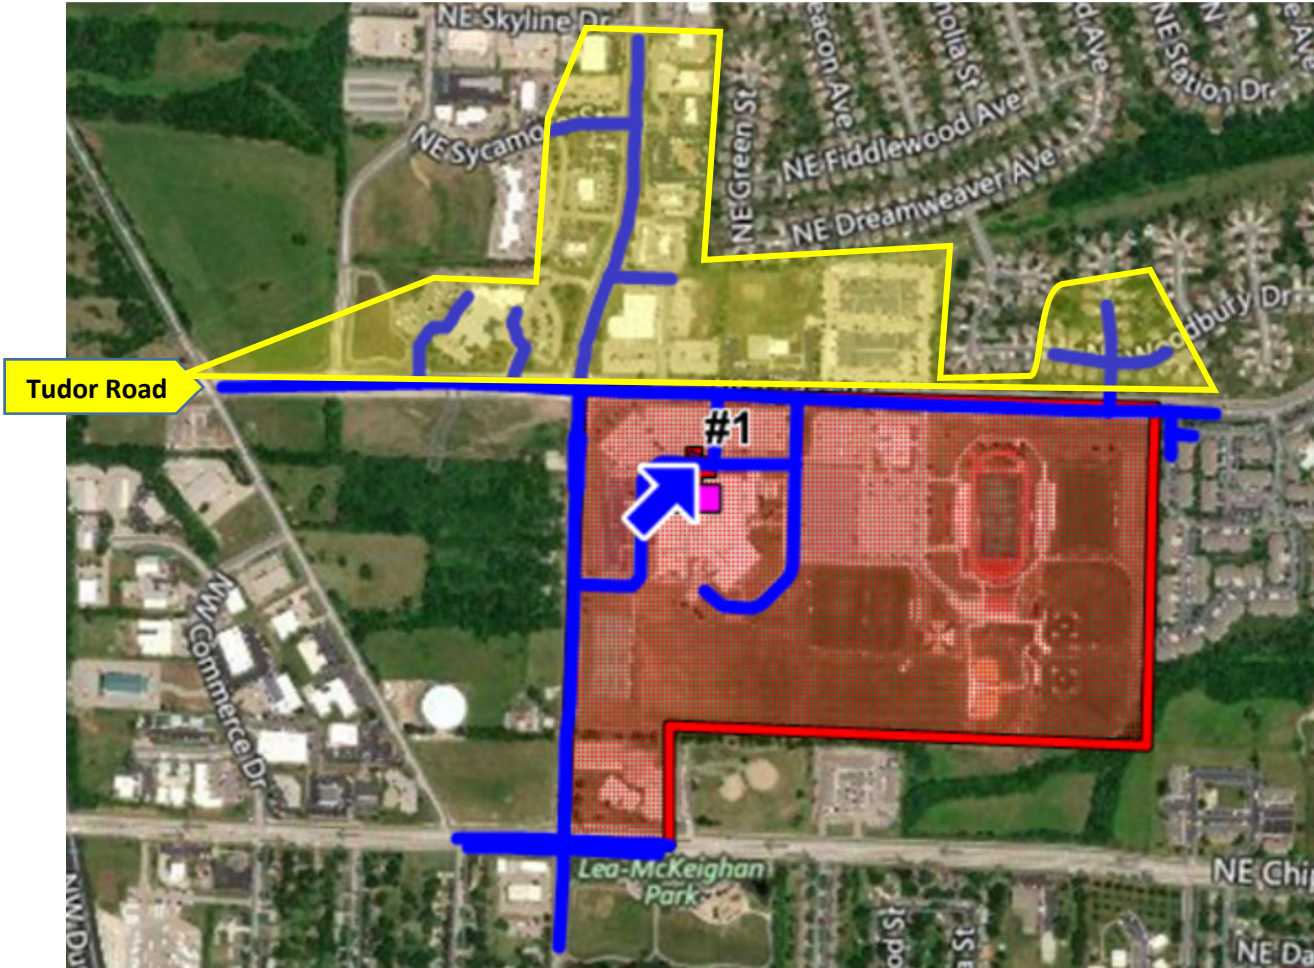

Lee's Summit North High School

901 NE Douglas St.
Lee's Summit, MO 64086

Walk-Zone

 = SCHOOL (# OF DOORS)	BLUE LINES = ½ MILE MEASUREMENT	RED SECTION = WALK ZONE	YELLOW SECTION = BARRIER STREET / EXCEPTION AREA
------------------------------	------------------------------------	-------------------------	--

Barrier Street Exception

Area
North of NE Tudor Rd