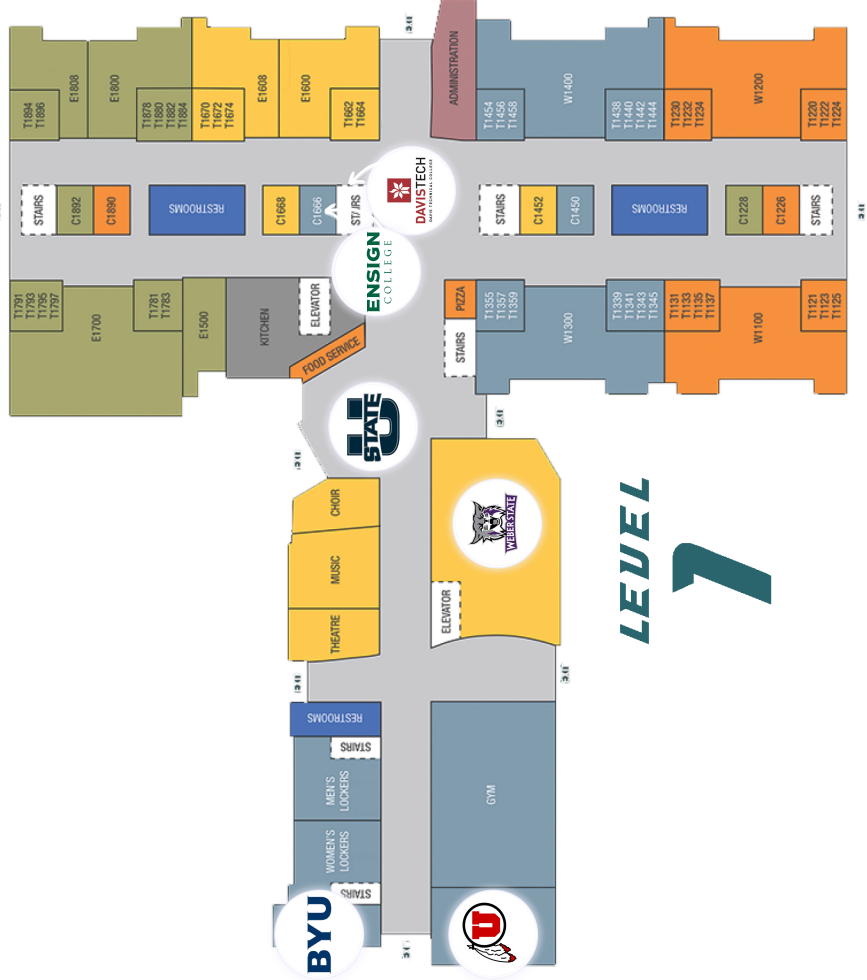

## SCHEDULE

<b>7:45</b>	All Juniors to the Auditorium
<b>8:00-8:30</b>	Opening Session - College Overview
<b>8:35-9:10</b>	Session 1 - Student Choice
<b>9:15-9:50</b>	Session 2 - Student Choice
<b>9:55-10:30</b>	Session 3 - Student Choice

Juniors please use your time wisely, and visit **THREE** different schools. Ask questions, and seek out the information necessary to choose an appropriate college for you.

If you wish to receive information from colleges, make sure you have them scan your barcode you created during MAPS. If you have not yet created a barcode, you can scan the QR code below to make one.

Use map on back  
to find colleges

## LEVEL 1