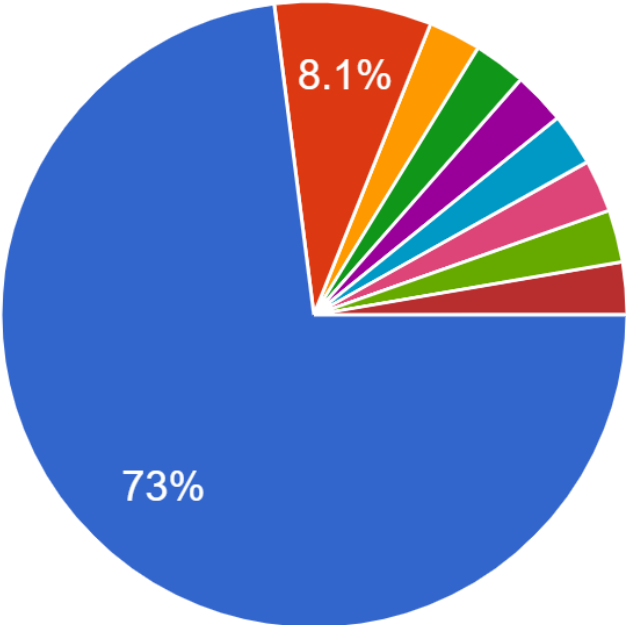

DEIC Feedback

We currently have 4 half days indicated on the calendar at the end of each quarter. Do you believe these are necessary?

37 responses

- Yes
- No
- Additional comments
- Additional comments
- Additional comments
- Additional comments
- Additional comments
- Additional comments
- Additional comments