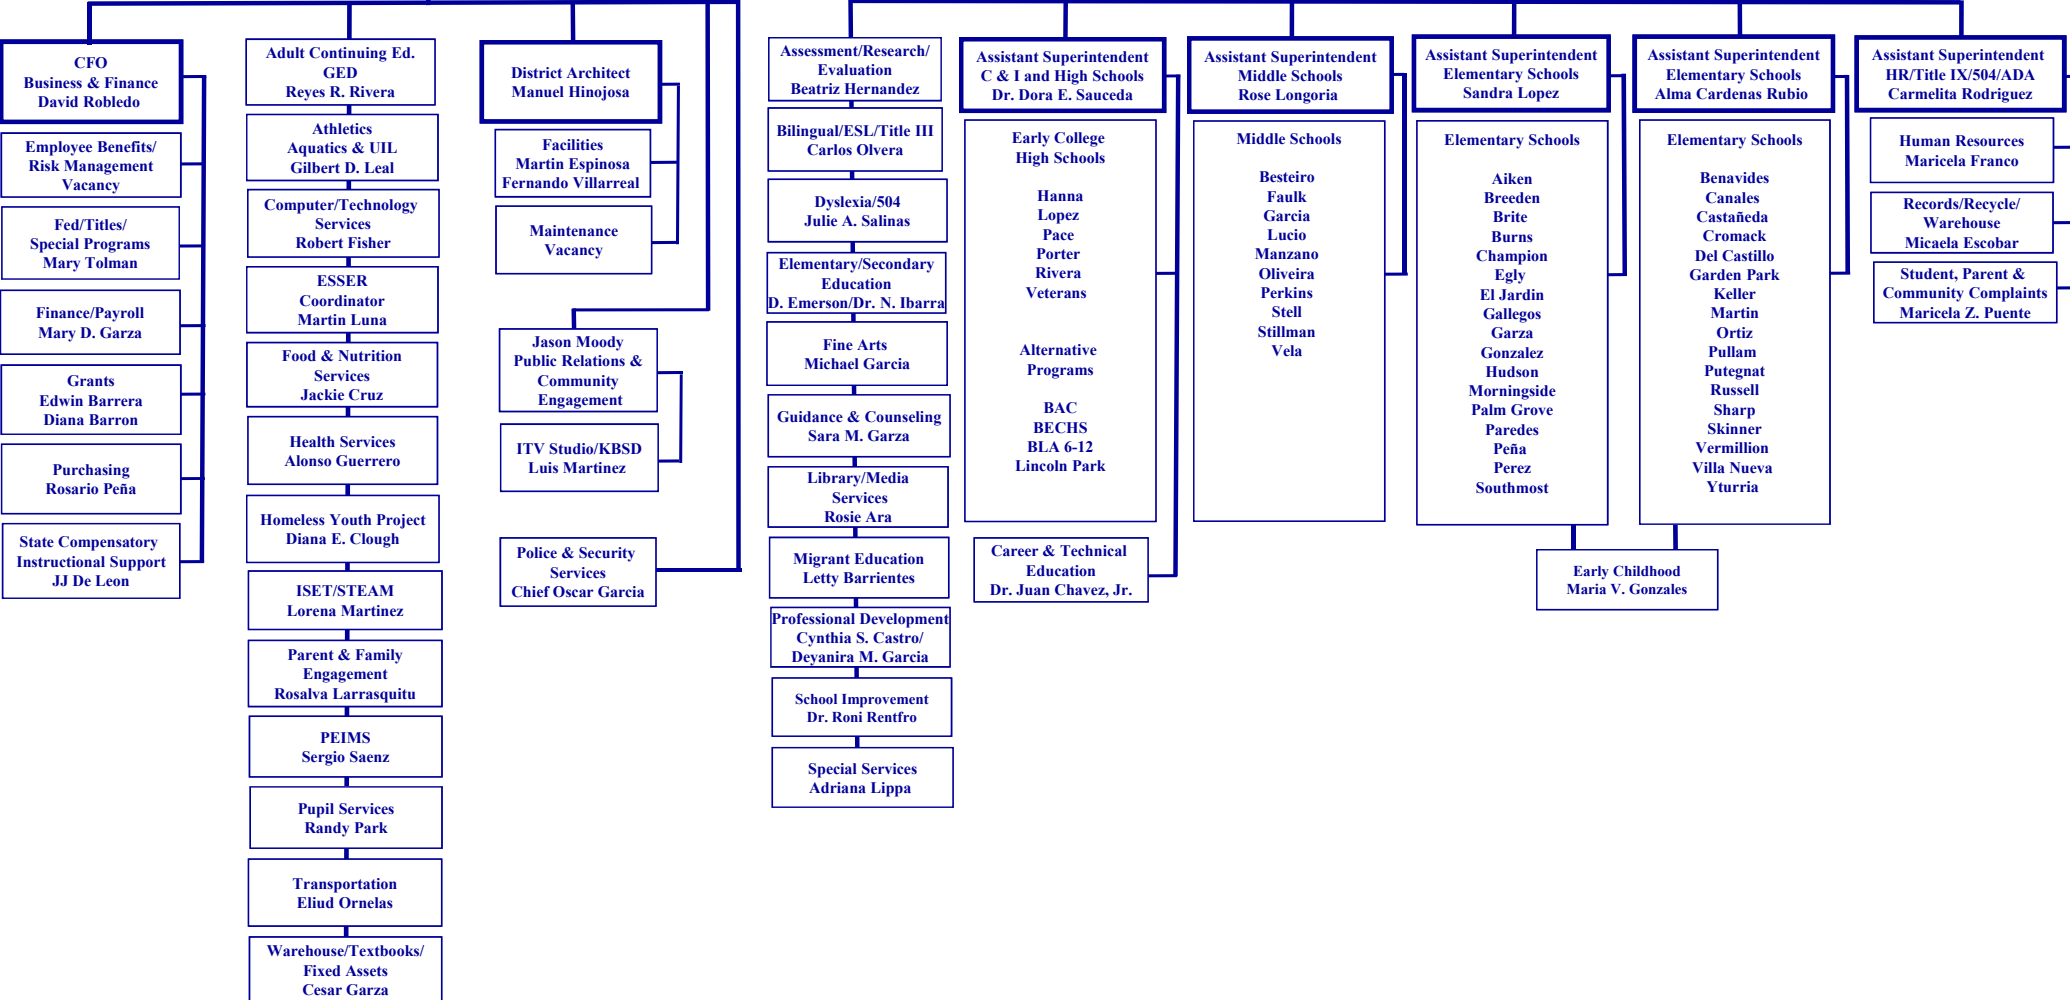

Brownsville ISD Organizational Chart

2021-2022

Dr. René Gutiérrez
Superintendent
Updated 01/20/22

BISD does not discriminate on the basis of race, color, national origin, sex, religion, age, disability or genetic information in employment or provision of services, programs or activities.