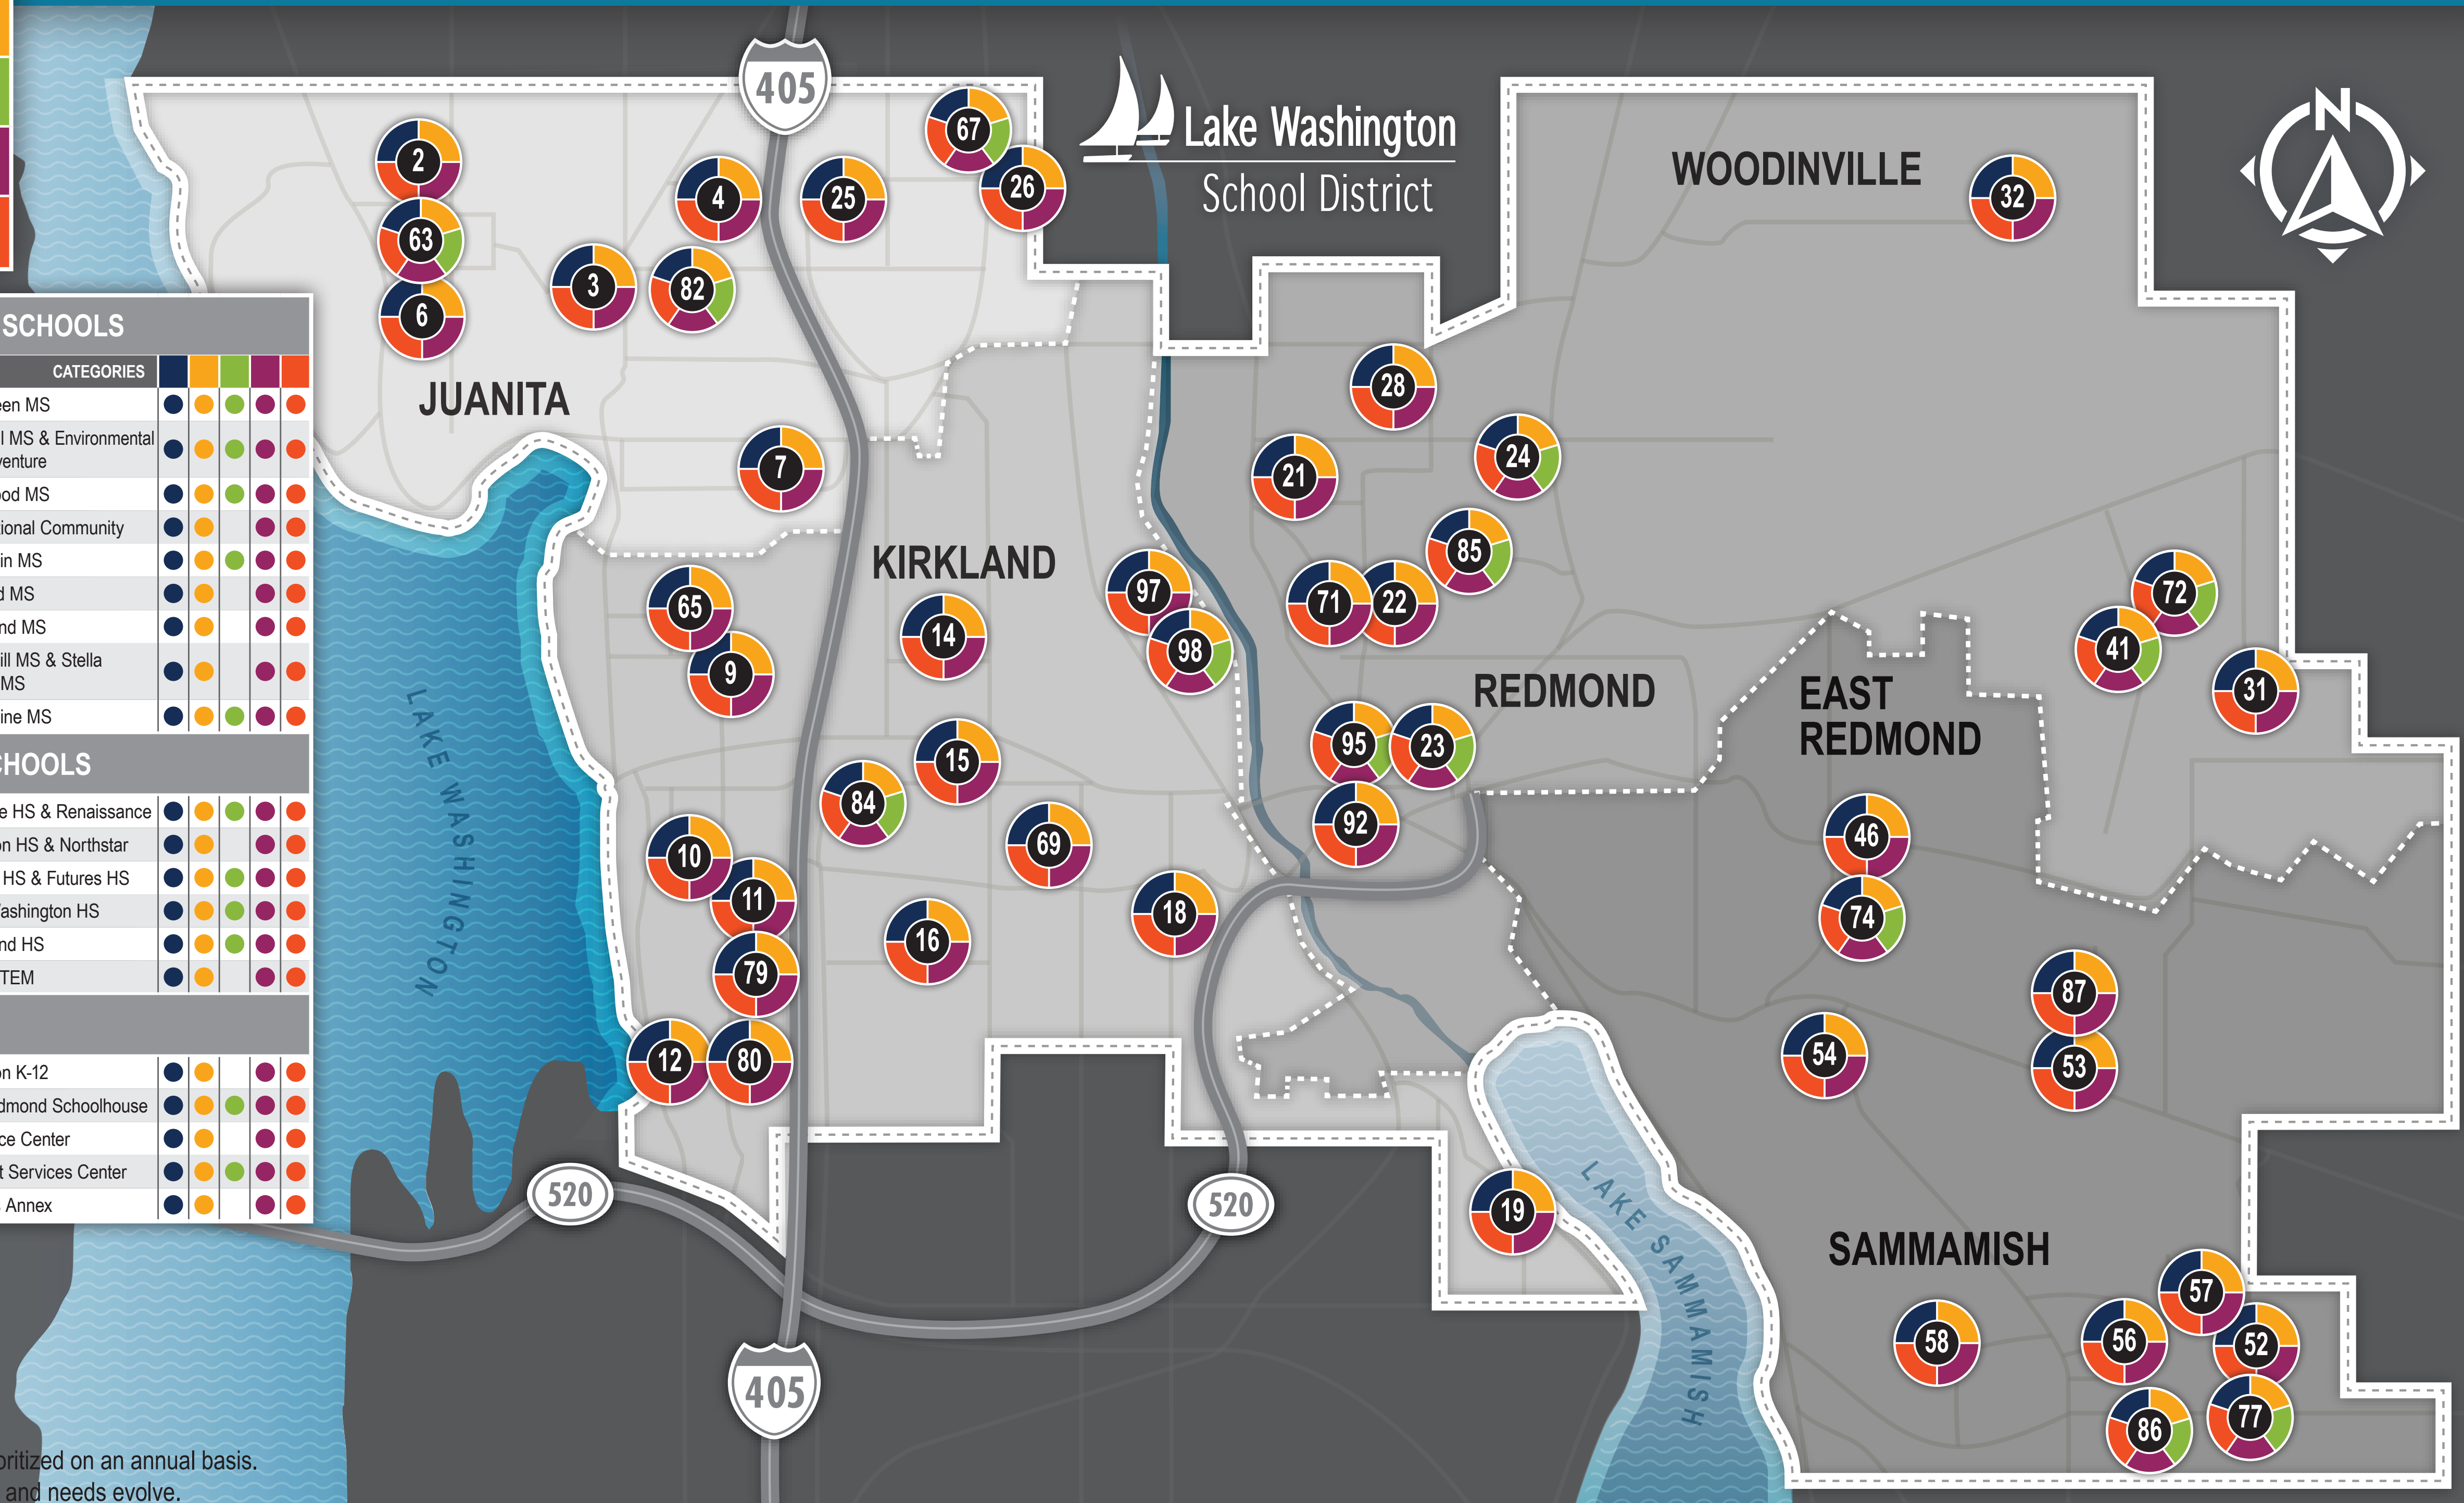

MIDDLE SCHOOLS		CATEGORIES				
ID	School Name	Technology Solutions & Support	Building Systems & Improvements	Site Improvements, Athletics & Playfield Upgrades	School & Program Improvements	Code, Compliance, Health & Safety
74	Evergreen MS	●	●	●	●	●
63	Finn Hill MS & Environmental and Adventure	●	●	●	●	●
77	Inglewood MS	●	●	●	●	●
79	International Community	●	●	●	●	●
67	Kamiakin MS	●	●	●	●	●
65	Kirkland MS	●	●	●	●	●
71	Redmond MS	●	●	●	●	●
69	Rose Hill MS & Stella Schola MS	●	●	●	●	●
72	Timberline MS	●	●	●	●	●

HIGH SCHOOLS		CATEGORIES				
ID	School Name	Technology Solutions & Support	Building Systems & Improvements	Site Improvements, Athletics & Playfield Upgrades	School & Program Improvements	Code, Compliance, Health & Safety
86	Eastlake HS & Renaissance	●	●	●	●	●
80	Emerson HS & Northstar	●	●	●	●	●
82	Juanita HS & Futures HS	●	●	●	●	●
84	Lake Washington HS	●	●	●	●	●
85	Redmond HS	●	●	●	●	●
87	Tesla STEM	●	●	●	●	●

OTHER		CATEGORIES				
ID	School Name	Technology Solutions & Support	Building Systems & Improvements	Site Improvements, Athletics & Playfield Upgrades	School & Program Improvements	Code, Compliance, Health & Safety
12	Emerson K-12	●	●	●	●	●
95	Old Redmond Schoolhouse	●	●	●	●	●
92	Resource Center	●	●	●	●	●
98	Support Services Center	●	●	●	●	●
97	Willows Annex	●	●	●	●	●

School & Program Improvement projects are planned and prioritized on an annual basis. All planned projects are subject to change as district priorities and needs evolve.