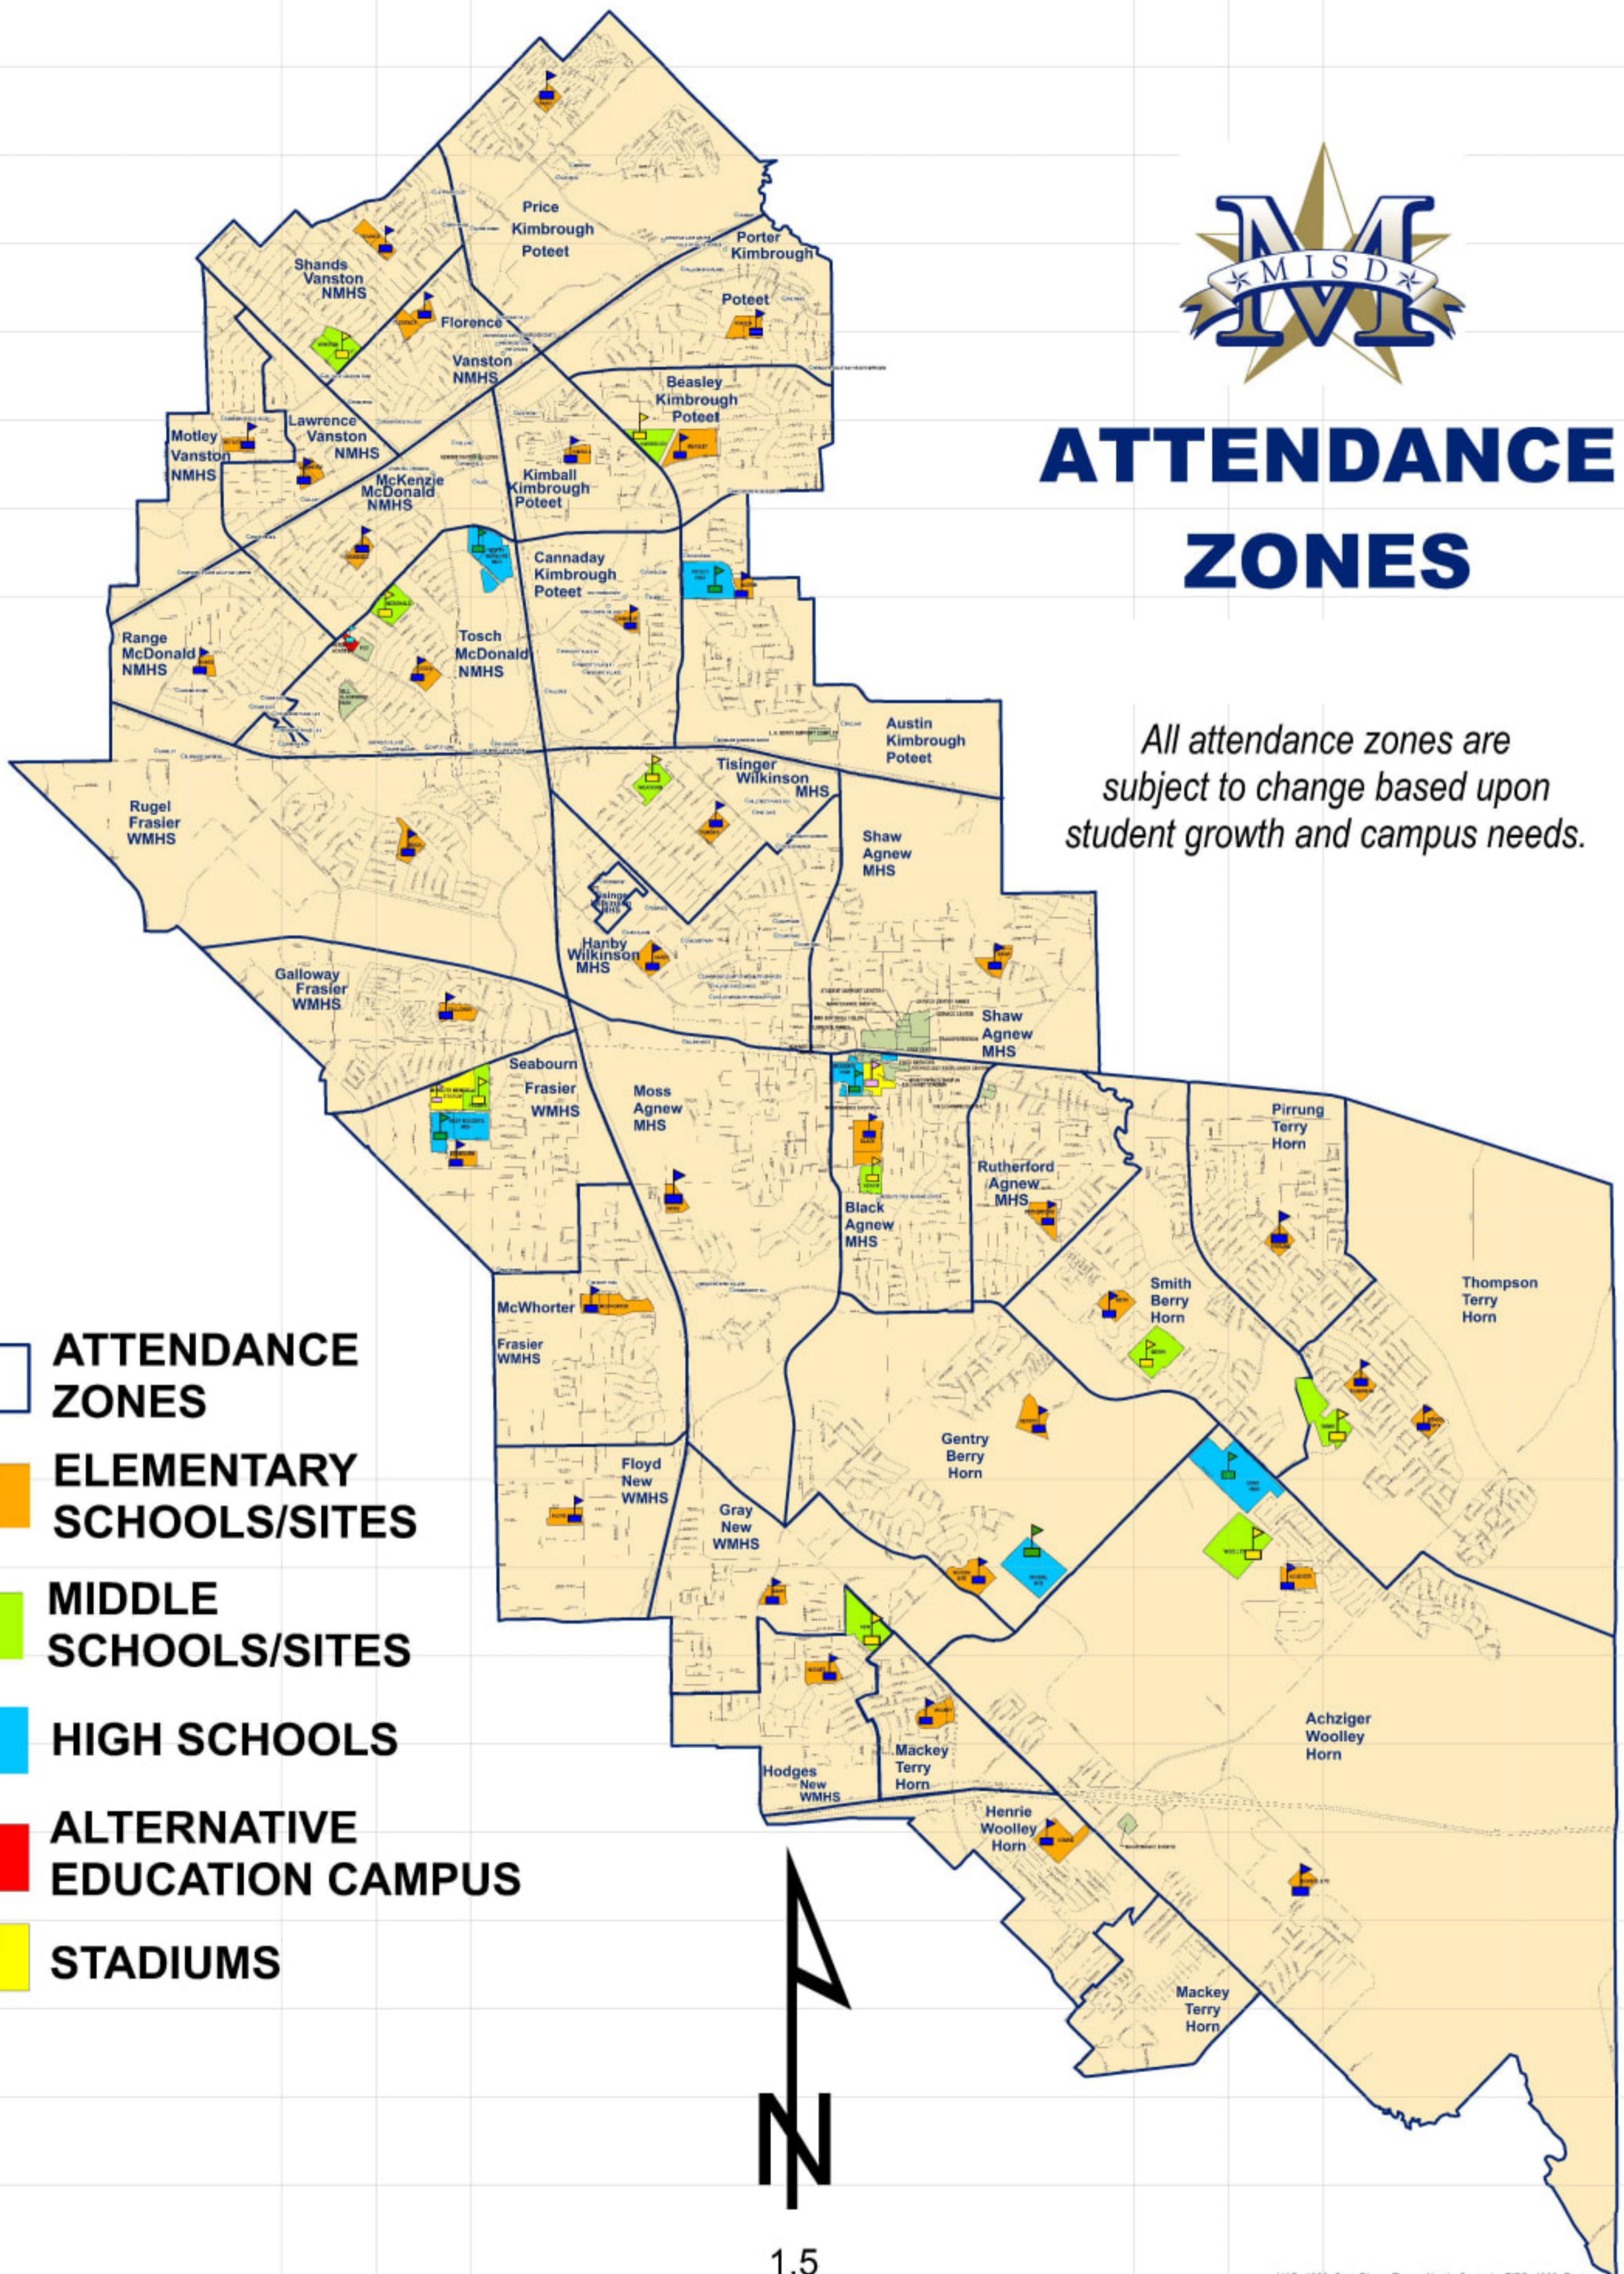

ATTENDANCE ZONES

All attendance zones are subject to change based upon student growth and campus needs.

- ATTENDANCE ZONES
- ELEMENTARY SCHOOLS/SITES
- MIDDLE SCHOOLS/SITES
- HIGH SCHOOLS
- ALTERNATIVE EDUCATION CAMPUS
- STADIUMS

1.5 Miles

NAD_1983_StatePlane_Texas_North_Central_FIPS_4202_Feet
GCS_North_American_1983
February 5, 2020
Illustrated by School District Strategies