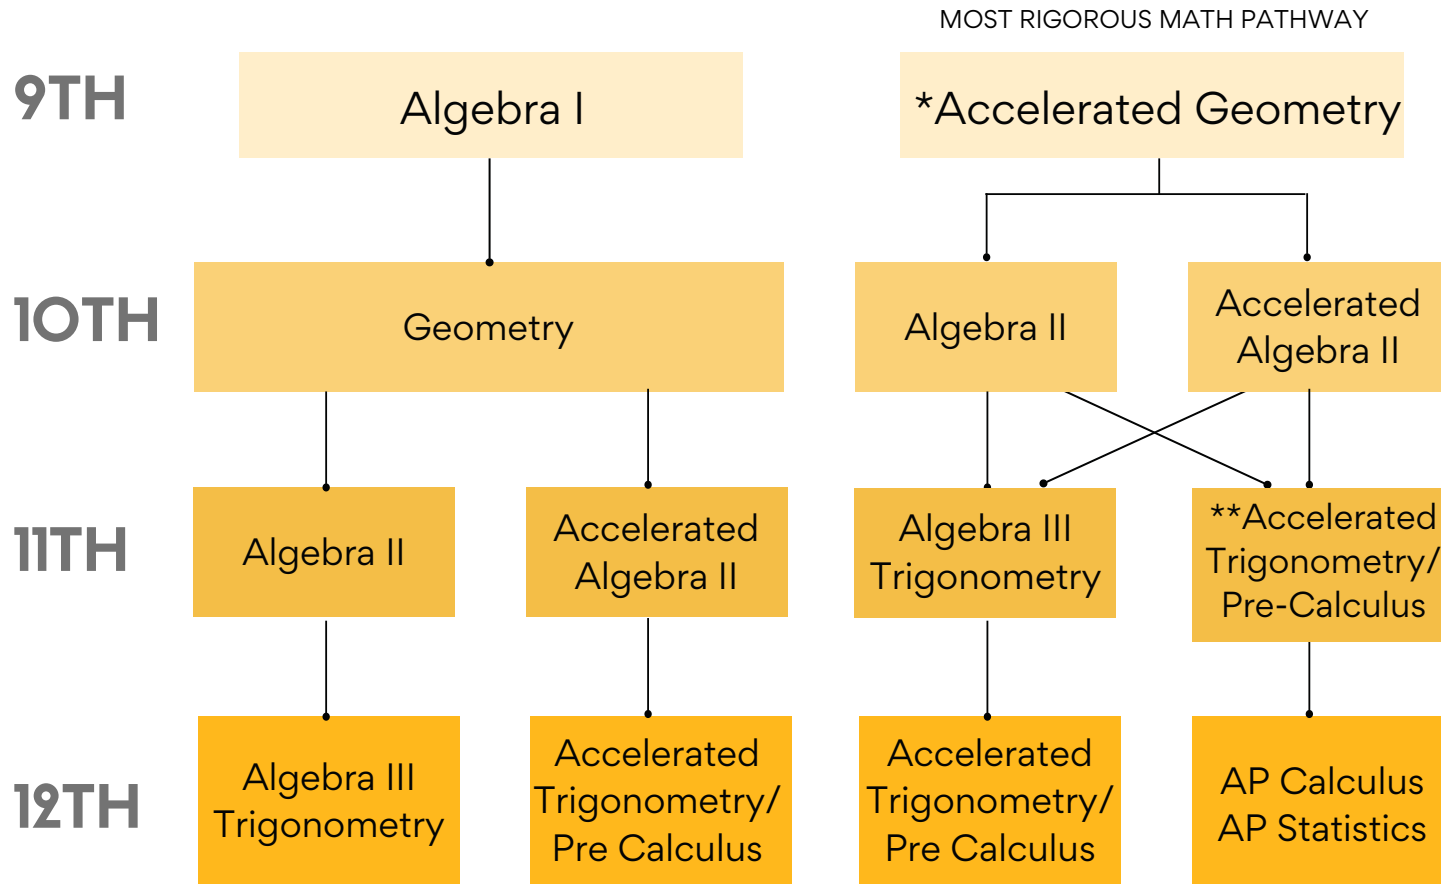

SOCIAL STUDIES

CORE PATHWAYS

ENGLISH

CORE PATHWAYS

*JUNIOR AND SENIOR STUDENTS MAY TAKE OSU/OKC CONCURRENT COURSES TO SATISFY SOME GRADUATION REQUIREMENTS.

SCIENCE

CORE PATHWAYS

*TEACHER APPROVAL REQUIRED

*JUNIOR AND SENIOR STUDENTS MAY TAKE OSU/OKC CONCURRENT COURSES TO SATISFY SOME GRADUATION REQUIREMENTS.

MATHEMATICS

CORE PATHWAYS

*STUDENT MUST HAVE COMPLETED ALGEBRA I IN 8TH GRADE

**TEACHER APPROVAL REQUIRED