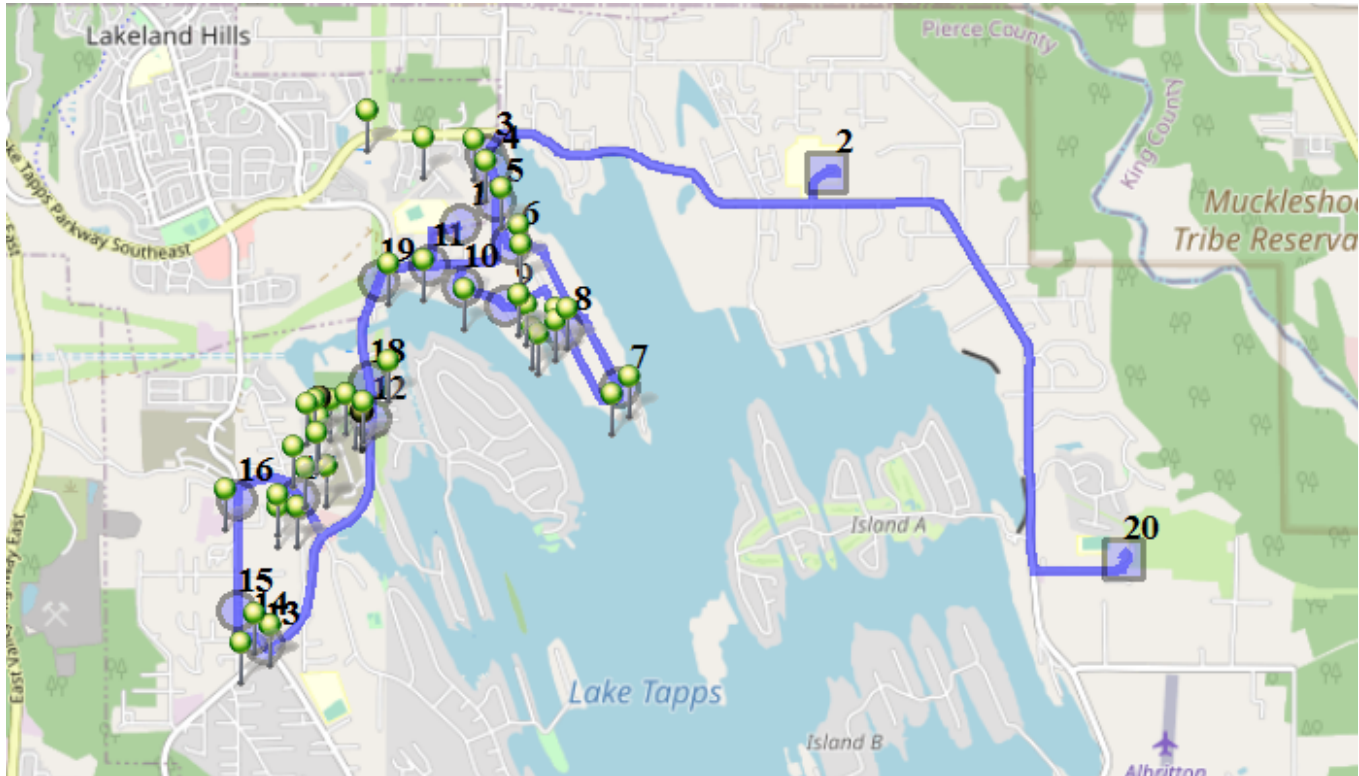

Run - 23 PM NTMS

9/9/2020 - 7/1/2022

Driver: LeBleu, Kerry

Vehicle: D23

Mon, Tue, Wed, Thu

Time: 0 min

Distance: 14.91 mi

Students: 49 / 49

Description: Grandview/Creator Luth. church/Orion Rdg./Deer Isl...

Sign On: 1:45 PM

Sign Off:

Map

#1 - 2:00 PM - Depart Base / 1320 178TH Ave East

#2 - 2:20 PM - Depart NTMS / 20029 12TH St E

49 Pickup

#3 - 2:25 PM - Stop / 908 182ND AVE E

1 Dropoff

#4 - 2:25 PM - Stop / 182ND Ave East & 10TH Stct East

1 Dropoff

#5 - 2:25 PM - Stop / 1207 182nd Ave East

2 Dropoff

#6 - 2:26 PM - Stop / 14TH Stct East & TACOMA POINT Drive East

2 Dropoff

#7 - 2:29 PM - Stop / 2314 TACOMA POINT Drive East

2 Dropoff

#8 - 2:30 PM - Stop / 1903 186th Ave East

3 Dropoff

- #9 - 2:32 PM - Stop / CHANNEL Road East & 17TH St East**
5 Dropoff
- #10 - 2:33 PM - Stop / 18011 17TH St East**
1 Dropoff
- #11 - 2:34 PM - Stop / 17719 16th Stct East**
1 Dropoff
- #12 - 2:36 PM - Stop Grandview / 2415 173rd Avect East**
16 Dropoff
- #13 - 2:39 PM - Stop / 16613 South TAPPS Drive East**
2 Dropoff
- #14 - 2:39 PM - Stop / 3709 166th Avect East**
2 Dropoff
- #15 - 2:40 PM - Stop / 3605 166th Ave East**
3 Dropoff
- #16 - 2:42 PM - Stop / 16513 29th Stct East**
1 Dropoff
- #17 - 2:43 PM - Stop / 170th & Forest Canyon Rd e (Orion Ridge)**
4 Dropoff
- #18 - 2:46 PM - Stop / Sumner Tapps Hwy East & 22nd Stct East**
1 Dropoff
- #19 - 2:47 PM - Stop / 17503 16th Stct East**
2 Dropoff
- #20 - 3:00 PM - DHES / 21727 34th St E**