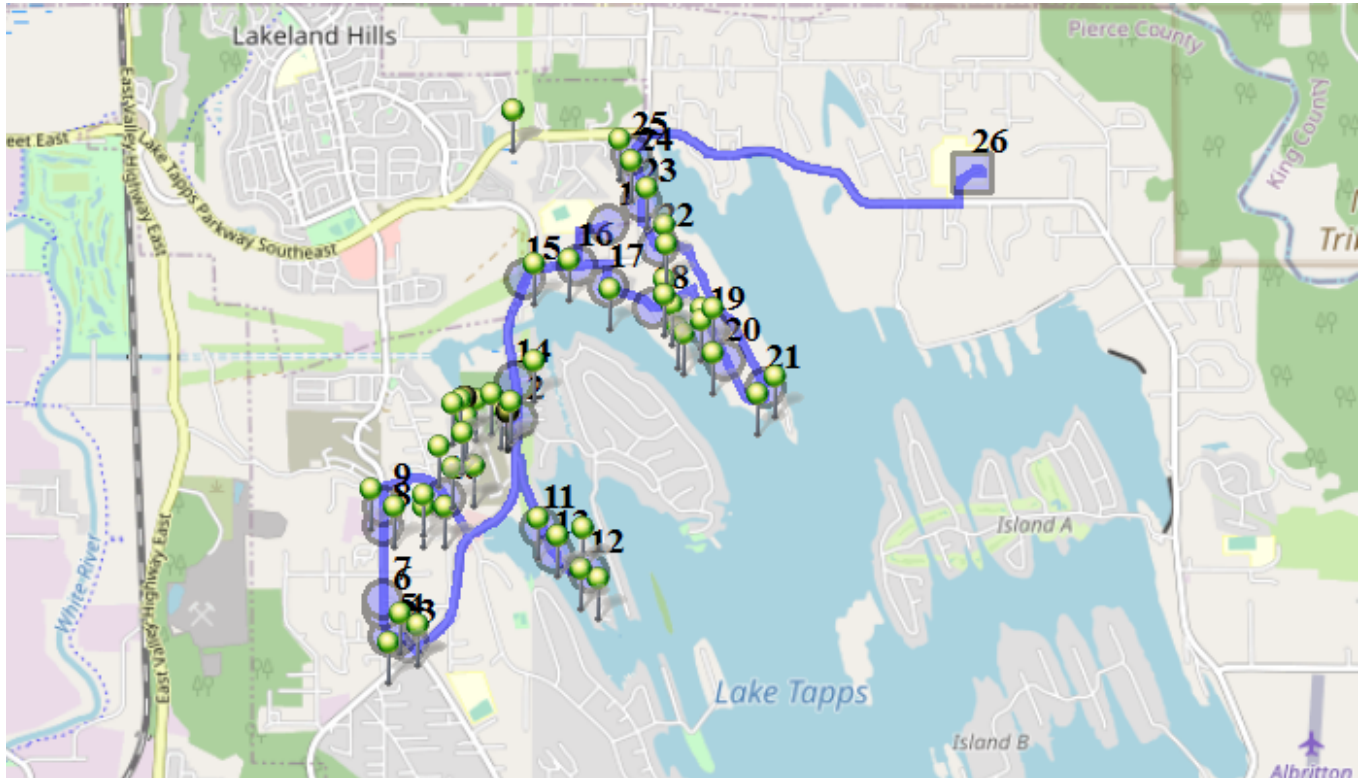

Run - 23 AM NTMS

9/9/2020 - 7/1/2022

Driver: LeBleu, Kerry

Vehicle: D23

Mon, Tue, Wed, Thu, Fri

Time: 37 min

Distance: 9.47 mi

Students: 60 / 60

Description: Grandview/Creator Luth. church/Orion Rdg./Deer Isl...

Sign On: 6:48 AM

Sign Off:

Map

#1 - 7:02 AM - Depart Base / 1320 178TH Ave East

#2 - 7:06 AM - Grandview / 2415 173rd Ave East

16 Pickup

#3 - 7:10 AM - Stop / 16613 South Tapps Drive East

2 Pickup

#4 - 7:10 AM - Stop / South Tapps Drive East & 166th Ave East

1 Pickup

#5 - 7:10 AM - Stop / 3701 166th Ave East

1 Pickup

#6 - 7:11 AM - Stop / 16604 35th St East

1 Pickup

#7 - 7:11 AM - Stop / 35TH St East & 166TH Ave East

2 Pickup

#8 - 7:12 AM - Stop / 166th Ave East & 31st St East

1 Pickup

- #9 - 7:13 AM - Stop / 166th Ave East & 29th Stct East**
 - 1 Pickup
- #10 - 7:14 AM - Orion Ridge / 170th & Forest Canyon Rd e (Orion Ridge)**
 - 4 Pickup
- #11 - 7:18 AM - Stop / 3110 Deer Island Drive East**
 - 1 Pickup
- #12 - 7:19 AM - Turnaround / 3329 Deer Island Drive East**
 - 5 Pickup
- #13 - 7:20 AM - Stop / 3223 Deer Island Drive East**
 - 2 Pickup
- #14 - 7:22 AM - Stop / Sumner Tapps Hwy East & 22nd Stct East**
 - 1 Pickup
- #15 - 7:24 AM - Stop / 17503 16th Stct East**
 - 2 Pickup
- #16 - 7:24 AM - Stop / 17719 16th Stct East**
 - 1 Pickup
- #17 - 7:26 AM - Stop / 18011 17TH St East**
 - 1 Pickup
- #18 - 7:26 AM - Stop / 18225 17th St East**
 - 6 Pickup
- #19 - 7:28 AM - Stop / 1903 186th Ave East**
 - 3 Pickup
- #20 - 7:29 AM - Stop / 2102 186TH Ave East**
 - 1 Pickup
- #21 - 7:30 AM - Stop / 2314 TACOMA POINT Drive East**
 - 2 Pickup
- #22 - 7:33 AM - Stop / 14TH Stct East & TACOMA POINT Drive East**
 - 2 Pickup
- #23 - 7:34 AM - Stop / 1207 182nd Ave East**
 - 1 Pickup
- #24 - 7:34 AM - Stop / 182ND Ave East & 10TH Stct East**
 - 2 Pickup
- #25 - 7:35 AM - Stop / 908 182ND Ave East**
 - 1 Pickup
- #26 - 7:40 AM - NTMS / 20029 12TH St E**
 - 60 Dropoff