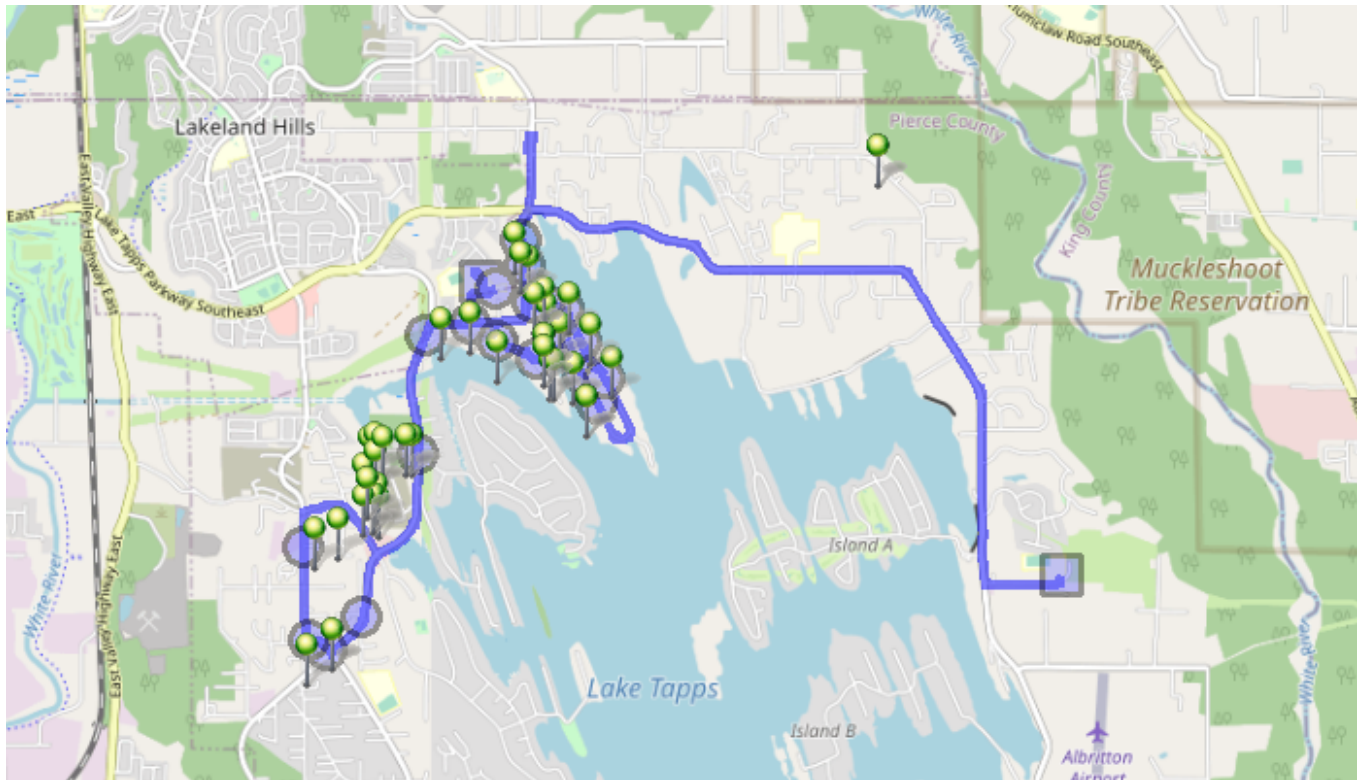

# Run - 23 PM ELE

9/9/2020 - 7/1/2022

Driver: LeBleu, Kerry

Vehicle: D23

Mon, Tue, Wed, Thu

Time: 48 min

Distance: 13.2 mi

Students: 53 / 51

## Map

**#1 - 3:05 PM - Depart DHES / 21727 34th St E**

21 Pickup

**#2 - 3:15 PM - Stop / 182ND Ave East & 10TH Stct East**

1 Dropoff

**#3 - 3:15 PM - Stop / 1203 182nd Ave East**

1 Dropoff

**#4 - 3:20 PM - Depart LTES / 1320 178th Ave E**

32 Pickup

**#5 - 3:26 PM - Grandview Ridge / 2415 173rd Avcct East**

17 Dropoff

**#6 - 3:29 PM - Stop / 3603 169th Ave East**

**#7 - 3:29 PM - Stop / 16702 South Tapps Drive East**

2 Dropoff

**#8 - 3:30 PM - Creator Lutheran / 3701 166th Avcct East**

3 Dropoff

- #9 - 3:32 PM - Stop / 16606 31st Stct East**  
1 Dropoff
- #10 - 3:37 PM - Stop / 17503 16th Stct East**  
1 Dropoff
- #11 - 3:37 PM - Stop / 16th St East & 178th Ave East**  
1 Dropoff
- #12 - 3:38 PM - Stop / 18011 17TH St East**  
1 Dropoff
- #13 - 3:39 PM - Stop / 18225 17th St East**  
8 Dropoff
- #14 - 3:40 PM - Stop / 1704 186th St East**  
1 Dropoff
- #15 - 3:41 PM - Stop / 1823 186th Ave East**  
2 Dropoff
- #16 - 3:42 PM - Stop / 2015 186th Ave East**  
1 Dropoff
- #17 - 3:44 PM - Stop / 1914 TACOMA POINT Drive East**  
3 Dropoff
- #18 - 3:44 PM - Stop / 1705 TACOMA POINT Road East**  
1 Dropoff
- #19 - 3:45 PM - Stop / 1448 Tacoma Point Drive East**  
1 Dropoff
- #20 - 3:46 PM - Stop / 1411 TACOMA POINT Drive East**  
2 Dropoff
- #21 - 3:46 PM - Stop / 1402 TACOMA POINT Drive East**  
2 Dropoff
- #22 - 3:47 PM - Stop / 1203 182nd Ave East**  
2 Dropoff
- #23 - 3:52 PM - Return to Base / 1320 178TH Ave East**