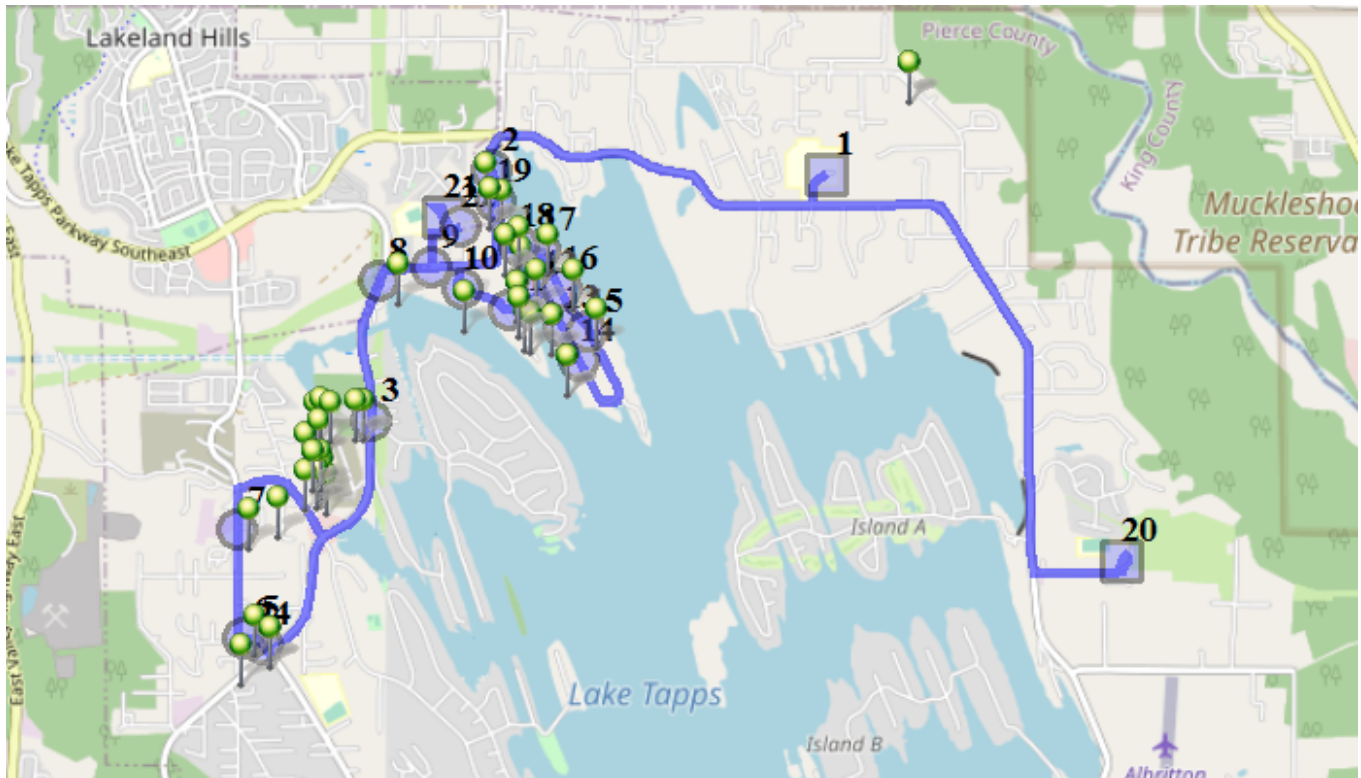

Run - 23 AM ELE

9/9/2020 - 7/1/2022

Driver: LeBleu, Kerry

Vehicle: D23

Mon, Tue, Wed, Thu, Fri

Time: 57 min

Distance: 17.24 mi

Students: 55 / 55

Description: Grandview/Creator Luth. church/Orion Rd./Deer Isl...

Sign On:

Sign Off: 8:59 AM

Map

#1 - 7:46 AM - Depart NTMS / 20029 12TH St E

#2 - 7:50 AM - Stop / 182ND Ave East & 10TH Stct East

1 Pickup

#3 - 7:54 AM - Grandview Ridge / 2415 173rd Avect East

18 Pickup

#4 - 7:57 AM - Stop / 16613 South Tapps Drive East

2 Pickup

#5 - 7:57 AM - Stop / South Tapps Drive East & 166th Avect East

1 Pickup

#6 - 7:58 AM - Creator Lutheran / 3701 166th Avect East

3 Pickup

#7 - 7:59 AM - Stop / 16606 31st Stct East

1 Pickup

#8 - 8:04 AM - Stop / 17503 16th Stct East

1 Pickup

- #9 - 8:05 AM - Stop / 16th St East & 178th Ave East**
 - 1 Pickup
- #10 - 8:06 AM - Stop / 18011 17TH St East**
 - 1 Pickup
- #11 - 8:07 AM - Stop / 18225 17th St East**
 - 8 Pickup
- #12 - 8:08 AM - Stop / 1704 186th St East**
 - 1 Pickup
- #13 - 8:09 AM - Stop / 1823 186th Ave East**
 - 2 Pickup
- #14 - 8:09 AM - Stop / 2015 186th Ave East**
 - 3 Pickup
- #15 - 8:12 AM - Stop / 1914 TACOMA POINT Drive East**
 - 3 Pickup
- #16 - 8:13 AM - Stop / 1705 Tacoma Point Dr E**
 - 1 Pickup
- #17 - 8:13 AM - Stop / 1448 Tacoma Point Drive East**
 - 1 Pickup
- #18 - 8:14 AM - Stop / 1411 TACOMA POINT Drive East**
 - 4 Pickup
- #19 - 8:15 AM - Stop / 1207 182nd Ave East**
 - 3 Pickup
- #20 - 8:25 AM - DHES / 21727 34th St E**
 - 29 Dropoff
- #21 - 8:40 AM - LTES / 1320 178th Ave E**
 - 26 Dropoff
- #22 - 8:44 AM - Return to Base / 1320 178TH Ave East**