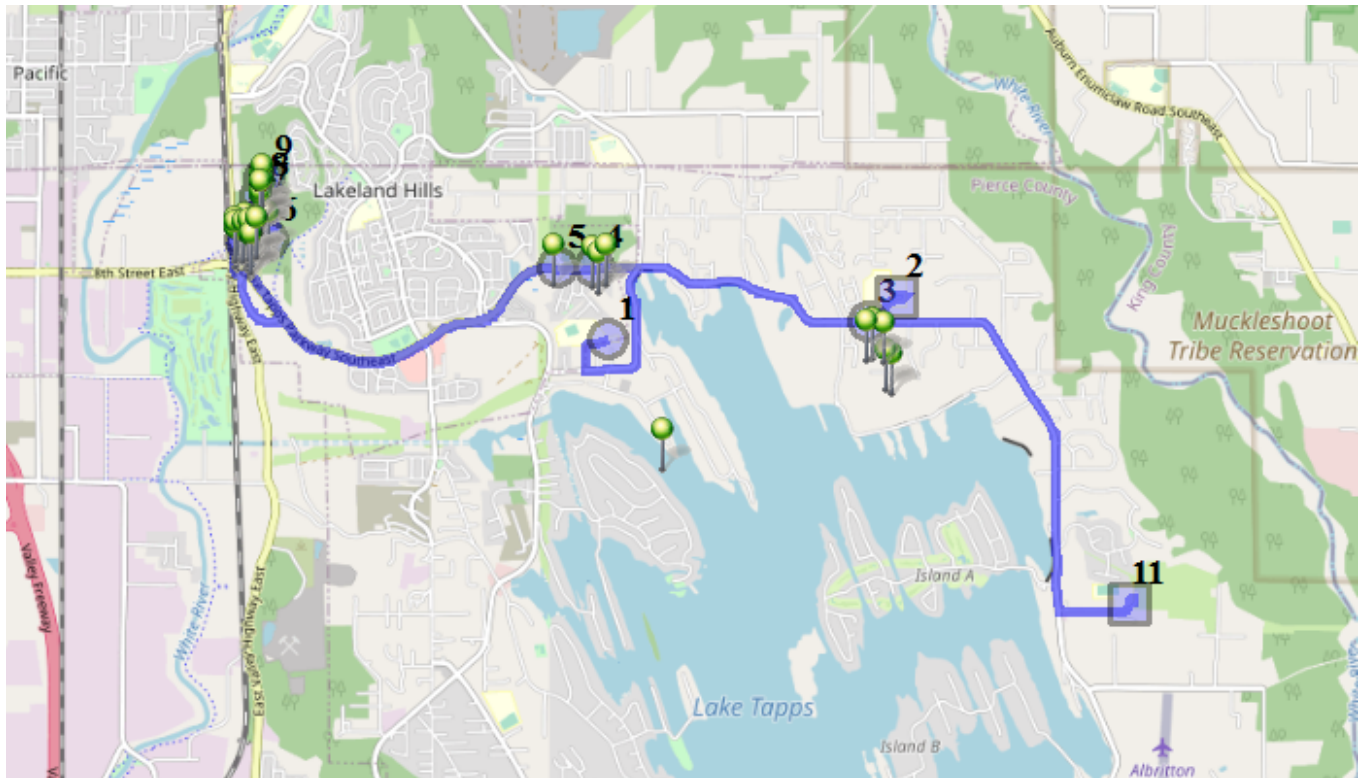

Run - 22 PM NTMS

9/9/2020 - 7/1/2022

Driver: Skagen, Mike William

Vehicle: D22

Mon, Tue, Wed, Thu

Time: 55 min

Distance: 14.04 mi

Students: 42 / 42

Description: Belara Apt./Terrace View

Sign On: 1:45 PM

Sign Off:

Map

#1 - 2:00 PM - Depart /DIERINGER TRANSPORTATION / Dieringer Trans 1402 180th Ave East

#2 - 2:20 PM - Depart NTMS / NTMS 20029 12TH St E

42 Pickup

#3 - 2:24 PM - Stop / 1208 200th Ave East

5 Dropoff

#4 - 2:27 PM - Stop / 6327 Franklin Ave

3 Dropoff

#5 - 2:28 PM - Stop / 6327 Charlotte Ave Southeast

1 Dropoff

#6 - 2:33 PM - Stop / 629 East Valley Hwy East

#10 - 2:39 PM - Stop / ALEXANDER Place Southeast & 61ST Place Southeast

13 Dropoff

#11 - 2:54 PM - DHES / 21727 34th St E