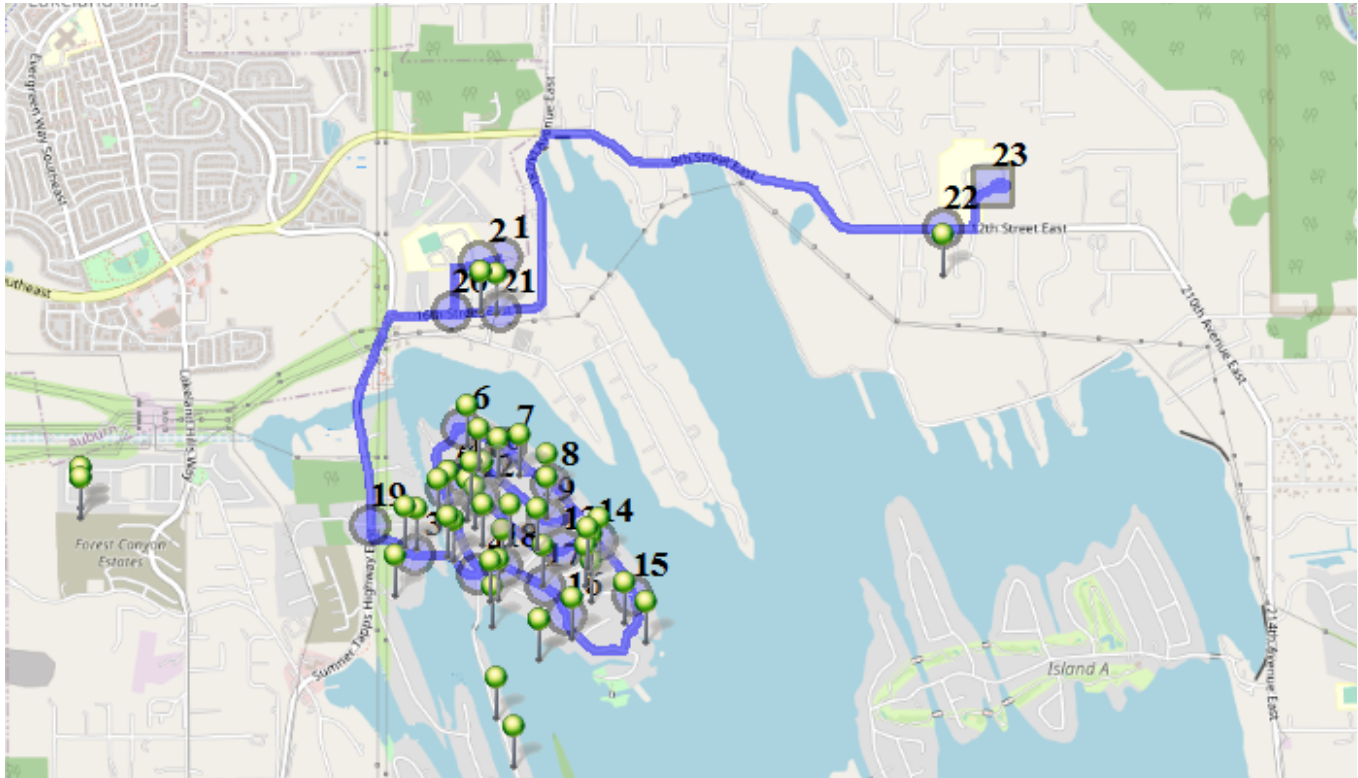

Run - 21 AM NTMS

9/9/2020 - 7/1/2022

Mon, Tue, Wed, Thu, Fri

Driver: Haines, Bill Charles

Vehicle: D21

Time: 34 min

Distance: 7.46 mi

Students: 51 / 50

Description: Driftwood

Sign On: 6:44 AM

Sign Off:

Map

#1 - 6:56 AM - Stage Base / 1320 178TH Ave East

#2 - 6:57 AM - Stop / 1409 179th Ave East

#3 - 7:01 AM - Stop / 176th Ave East & Driftwood Drive East

3 Pickup

#4 - 7:02 AM - Stop / Driftwood Dr E & 179th Ave East

4 Pickup

#5 - 7:04 AM - Stop / 179th Ave East - 2407

6 Pickup

#6 - 7:05 AM - Stop / 2316 185th Ave East

2 Pickup

#7 - 7:06 AM - Stop / 2406 185th Ave East

2 Pickup

#8 - 7:07 AM - Stop / 2430 185th Ave

2 Pickup

#9 - 7:08 AM - Stop / 25th St Ct East - 18219

3 Pickup
#10 - 7:09 AM - Stop / 18002 25th Stct East
1 Pickup
#11 - 7:10 AM - Stop / 17823 26TH STREET CT E
1 Pickup
#12 - 7:11 AM - Stop / 17913 26th Stct East
4 Pickup
#13 - 7:12 AM - Stop / 18306 26th Stct East
4 Pickup
#14 - 7:13 AM - Stop / 2602 185th Ave East
4 Pickup
#15 - 7:15 AM - Stop / 2628 185th Ave East
2 Pickup
#16 - 7:17 AM - Stop / 18209 28th St East
3 Pickup
#17 - 7:18 AM - Stop / 182nd Ave East & Driftwood Drive East
2 Pickup
#18 - 7:18 AM - Stop / Driftwood Drive East & 180th Ave East
2 Pickup
#19 - 7:20 AM - Stop / 2505 173rd Avect East
2 Pickup
#20 - 7:23 AM - Stop / 16th St East & 178th Ave East
2 Pickup
#21 - 7:23 AM - Stop / 16th St East & 180th Ave East
1 Pickup
#22 - 7:27 AM - Stop / 1208 200th Ave East
1 Pickup
#23 - 7:30 AM - NTMS / 12th St East - 20029 (NTMS Stall 11)
50 Dropoff