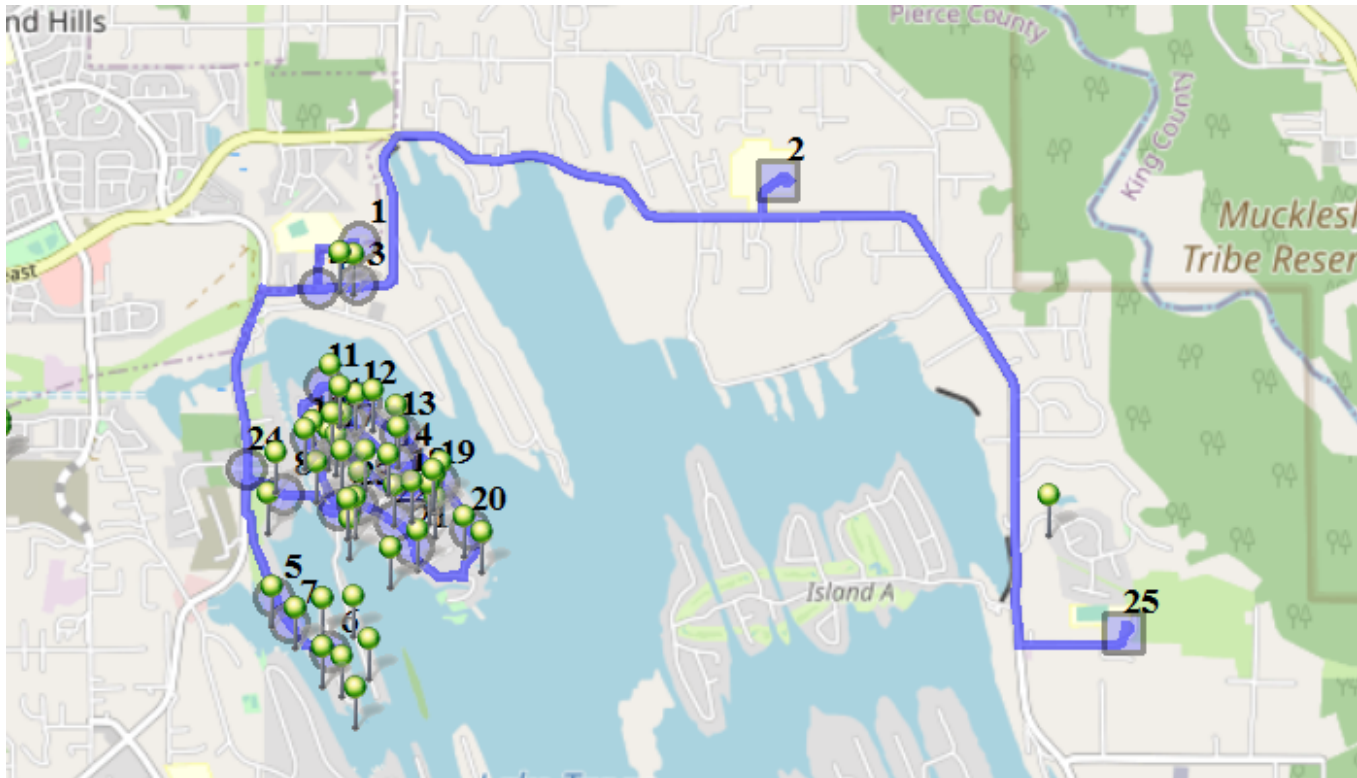

Description: Driftwood

Sign On: 1:45 PM

Sign Off:

Map

#1 - 2:00 PM - Depart Base / (Bus Garage) 178th Ave East - 1320

#2 - 2:20 PM - NTMS / 12th St East - 20029 (NTMS Stall 11)

57 Pickup

#3 - 2:29 PM - Stop / 1607 180th Ave East

2 Dropoff

#8 - 2:39 PM - Stop / 176th Ave East & Driftwood Drive East

3 Dropoff

#9 - 2:40 PM - Stop / Driftwood Dr E & 179th Ave East

4 Dropoff

#10 - 2:41 PM - Stop / 179th Ave East - 2407

4 Dropoff

#11 - 2:42 PM - Stop / 2316 185th Ave East

4 Dropoff

#20 - 2:50 PM - Stop / 2629 185th Ave East

2 Dropoff

#21 - 2:52 PM - Stop / 18209 28th St East

3 Dropoff

#22 - 2:53 PM - Stop / 182nd Ave East & Driftwood Drive East

2 Dropoff

#23 - 2:53 PM - Stop / Driftwood Drive East & 180th Ave East

2 Dropoff

#24 - 2:55 PM - Stop / Sumner Tapps HWY & 25 St Ct E

1 Dropoff

#25 - 3:00 PM - DHES Last Bus / 21727 34th St E