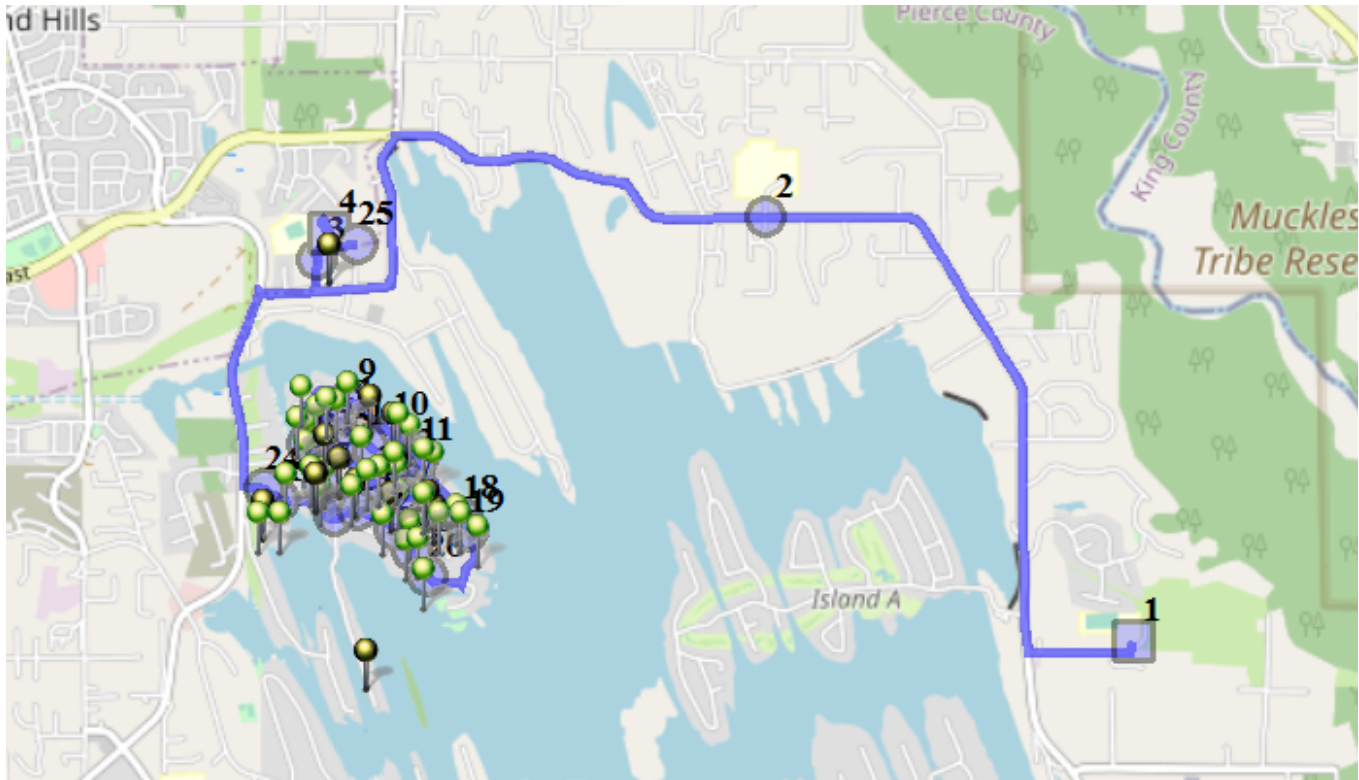

Run - 21 PM ELE

9/9/2020 - 7/1/2022

Driver: Haines, Bill Charles

Vehicle: D21

Mon, Tue, Wed, Thu

Time: 55 min

Distance: 10.14 mi

Students: 65 / 65

Description: Driftwood

Sign On:

Sign Off: 4:15 PM

Map

#1 - 3:05 PM - Depart DHES / 21727 34th St E

36 Pickup

#2 - 3:13 PM - Stop / 201st Ave East & 12th St East

1 Dropoff

#3 - 3:17 PM - Stop / 14th Stct East & 178th Ave East

1 Dropoff

#4 - 3:20 PM - Depart LTES / 1320 178th Ave E

29 Pickup

#5 - 3:27 PM - Stop / 176th Ave East & Driftwood Drive East

4 Dropoff

#6 - 3:28 PM - Stop / Driftwood Dr E & 179th

1 Dropoff

#7 - 3:29 PM - Stop / 2523 179th Ave East

7 Dropoff

#8 - 3:30 PM - Stop / 2407 179th Ave East

6 Dropoff

- #9 - 3:31 PM - Stop / 2328 185th Ave East**
3 Dropoff
- #10 - 3:32 PM - Stop / 2422 185th Ave East**
4 Dropoff
- #11 - 3:33 PM - Stop / 2512 185th Ave East**
2 Dropoff
- #12 - 3:34 PM - Stop / 18309 25th Stct East**
2 Dropoff
- #13 - 3:34 PM - Stop / 18104 25th Stct East**
2 Dropoff
- #14 - 3:35 PM - Stop / 17913 25th Stct East**
4 Dropoff
- #15 - 3:36 PM - Stop / 17913 26th Stct East**
3 Dropoff
- #16 - 3:37 PM - Stop / 18020 26th Stct East**
3 Dropoff
- #17 - 3:37 PM - Stop / 18210 26th Stct East**
3 Dropoff
- #18 - 3:38 PM - Stop / 2616 185th Ave East**
3 Dropoff
- #19 - 3:39 PM - Stop / 2628 185th Ave East**
1 Dropoff
- #20 - 3:40 PM - Stop / 3001 184th Ave East**
2 Dropoff
- #21 - 3:41 PM - Stop / 18209 28th St East**
5 Dropoff
- #22 - 3:41 PM - Stop / Driftwood Drive East & 182nd Ave East**
4 Dropoff
- #23 - 3:42 PM - Stop / Driftwood Drive East & 180th Ave East**
2 Dropoff
- #24 - 3:44 PM - Stop / Driftwood Dr E - 17513**
2 Dropoff
- #25 - 4:00 PM - Return to Base / 1320 178TH Ave East**