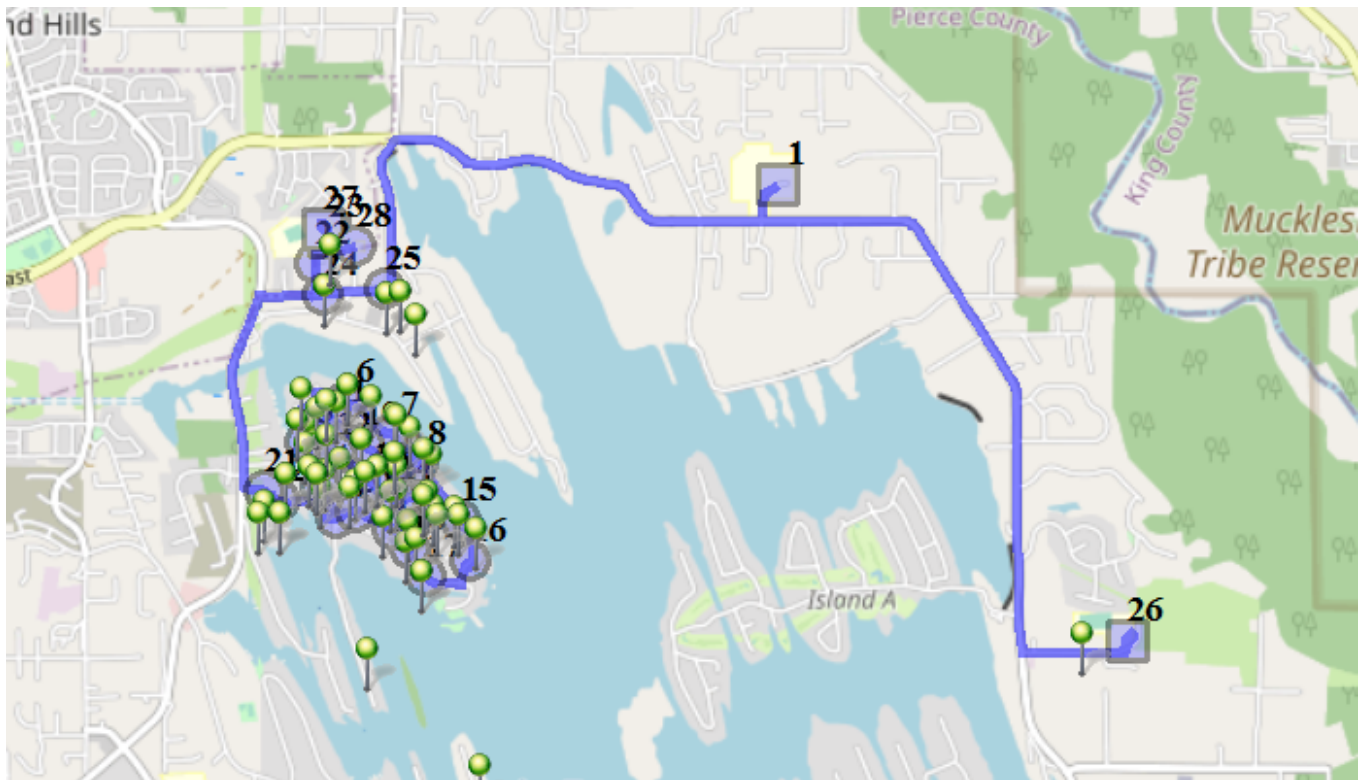

Description: Driftwood

Sign On:

Sign Off: 9:04 AM

Map

#1 - 7:40 AM - Depart / NORTH TAPPS MIDDLE SCHOOL / 12th St E - 20029 (NTMS Bus Loop)

3 Pickup

#2 - 7:48 AM - Stop / 176th Ave East & Driftwood Drive East

4 Pickup

#3 - 7:49 AM - Stop / DRIFTWOOD Drive East & 179TH Ave East

1 Pickup

#4 - 7:50 AM - Stop / 2523 179th Ave East

7 Pickup

#5 - 7:51 AM - Stop / 2407 179th Ave East

6 Pickup

#6 - 7:53 AM - Stop / 2327 185th Ave East

3 Pickup

#7 - 7:54 AM - Stop / 2423 185th Ave East

4 Pickup

#8 - 7:55 AM - Stop / 2512 185th Ave East

2 Pickup
#9 - 7:55 AM - Stop / 18309 25th Stct East
2 Pickup
#10 - 7:56 AM - Stop / 18104 25th Stct East
2 Pickup
#11 - 7:57 AM - Stop / 17913 25th Stct East
4 Pickup
#12 - 7:58 AM - Stop / 17912 26TH Stct East
3 Pickup
#13 - 7:59 AM - Stop / 18020 26th Stct East
3 Pickup
#14 - 8:00 AM - Stop / 18210 26th Stct East
3 Pickup
#15 - 8:01 AM - Stop / 2616 185th Ave East
3 Pickup
#16 - 8:02 AM - Stop / 2716 185th Ave East
1 Pickup
#17 - 8:03 AM - Stop / 18402 Driftwood Dr. E
2 Pickup
#18 - 8:04 AM - Stop / 18303 Driftwood Dr E
5 Pickup
#19 - 8:04 AM - Stop / Driftwood Drive East & 182nd Ave East
4 Pickup
#20 - 8:05 AM - Stop / Driftwood Drive East & 180th Ave East
2 Pickup
#21 - 8:07 AM - Stop / 2708 176th Ave East
2 Pickup
#22 - 8:10 AM - Stop / 17811 14th Stct East
1 Pickup
#23 - 8:11 AM - LTES P/U transfer students / 1320 178th Ave E
2 Pickup
#24 - 8:15 AM - Stop / 17820 16TH ST E
2 Pickup
#25 - 8:15 AM - Stop / 18118 16TH ST CT E
4 Pickup
#26 - 8:26 AM - Arrive DHES / 21727 34th St E
39 Dropoff
#27 - 8:43 AM - Arrive LTES / (LTES Bus Loop) 178th Ave East -1320
37 Dropoff

#28 - 8:49 AM - Return Base / (Bus Garage) 178th Ave East - 1320