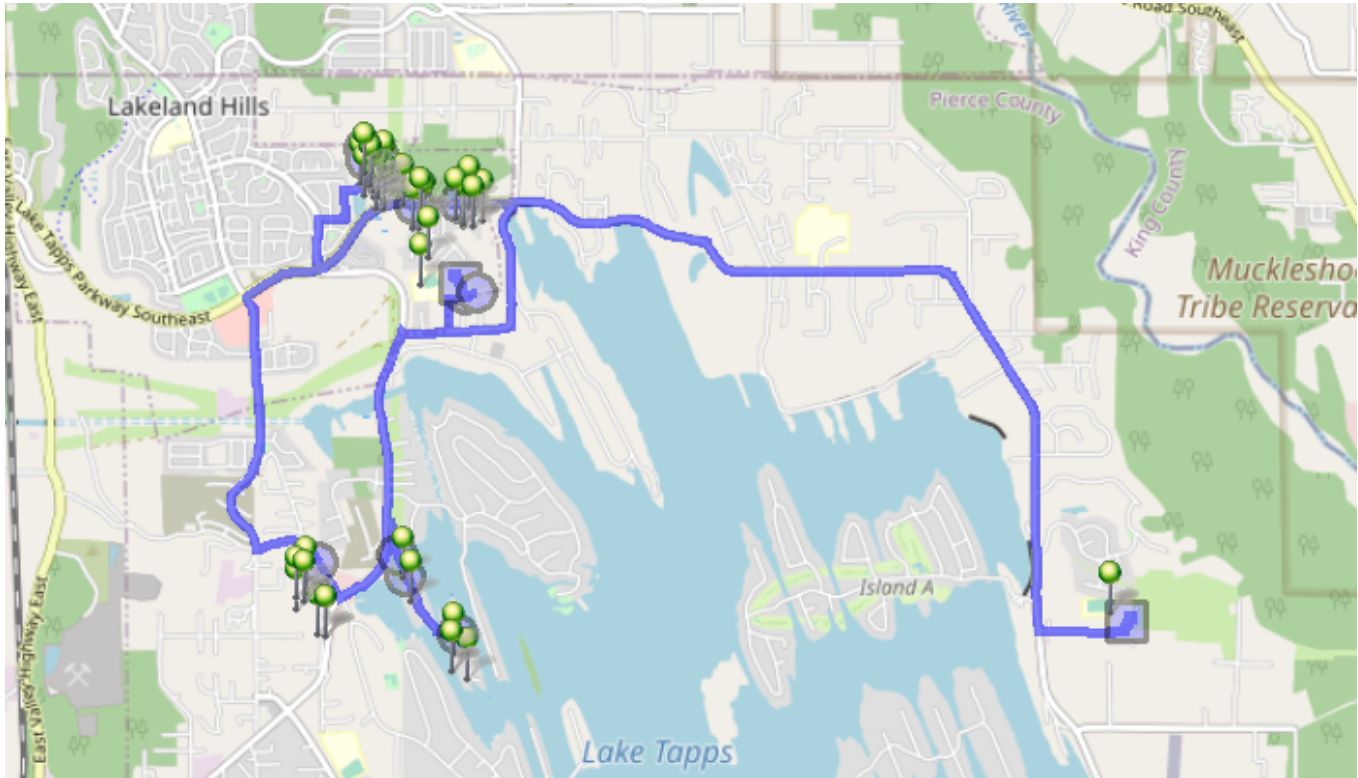

# Run - 20 AM ELE

9/11/2021 - ∞

Driver: Wolters, Karen Louise  
Time: 1 hr 1 min  
Students: 55 / 55  
Sign On: 7:29 AM

Vehicle: D20  
Distance: 16.62 mi  
Description: New Portofino Orion Ridge Deer Island  
Sign Off: 9:00 AM

## Map

**#1 - 7:44 AM - Depart Base / 1409 179th Ave East**

1 Pickup

**#2 - 7:48 AM - Stop / 6327 Franklin Ave**

10 Pickup

**#3 - 7:51 AM - Stop / 6327 Charlotte Ave Southeast**

9 Pickup

**#4 - 7:54 AM - Stop / Annette Ave Ct Southeast & 63rd St Southeast**

7 Pickup

**#5 - 7:55 AM - Stop / 6215 Annette Ave Southeast**

2 Pickup

**#6 - 7:56 AM - Stop / 6202 Wesley Place Southeast**

3 Pickup

**#7 - 7:56 AM - Stop / 6221 Wesley Place Southeast**

7 Pickup

**#8 - 8:04 AM - Stop Orion Ridge / 16996 Forest Canyon Road East**

**#12 - 8:25 AM - DHES / 21727 34th St E**

28 Dropoff

**#13 - 8:40 AM - LTES / 1320 178th Ave E**

27 Dropoff

**#14 - 8:45 AM - Return to Base / 1402 180th Ave East**