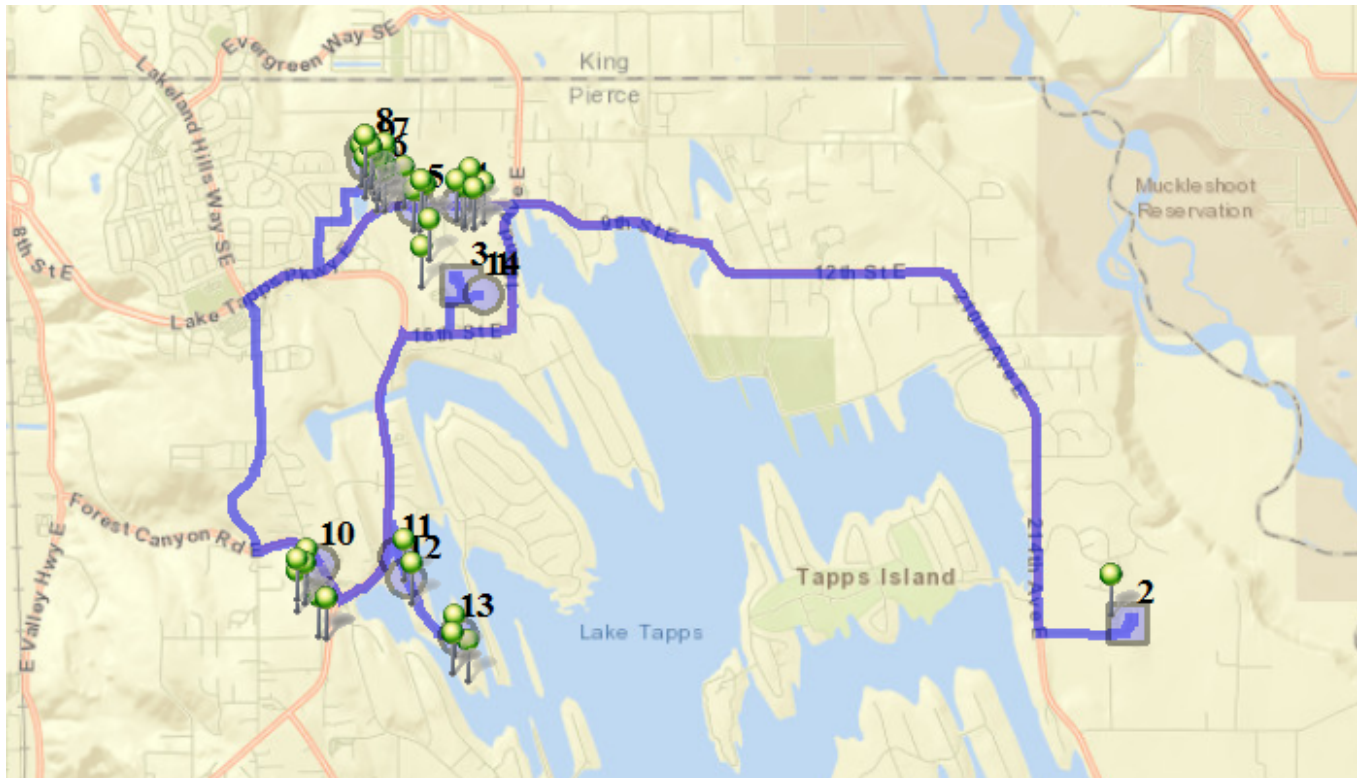

Description: New Portofino Dear Island Orion Ridge

Sign On: 2:39 PM

Sign Off: 4:00 PM

Map

#1 - 2:54 PM - Start 2Hr Min / 1320 178TH Ave East

#2 - 3:07 PM - Depart DHES / 21727 34th St E

28 Pickup

#3 - 3:20 PM - Depart LTES / 1320 178th Ave E

27 Pickup

1 Dropoff

#4 - 3:26 PM - Stop / 6327 Franklin Ave

10 Dropoff

#5 - 3:27 PM - Stop / 6327 Charlotte Ave Southeast

9 Dropoff

#6 - 3:30 PM - Stop / Annette Ave Ct Southeast & 63rd St Southeast

7 Dropoff

#7 - 3:31 PM - Stop / 6215 Annette Ave Southeast

2 Dropoff

#8 - 3:32 PM - Stop / 6202 Wesley Place Southeast

3 Dropoff

#9 - 3:32 PM - Stop / 6221 Wesley Place Southeast

7 Dropoff

#10 - 3:40 PM - Stop Orion Ridge / 16996 Forest Canyon Road East

9 Dropoff

#11 - 3:43 PM - Stop / 2911 Deer Island Drive East

1 Dropoff

#12 - 3:43 PM - Stop / 3017 Deer Island Drive East

1 Dropoff

#13 - 3:45 PM - Stop Turn Around / 3324 Deer Island Drive East

5 Dropoff

#14 - 3:45 PM - Return to Base / 1320 178TH Ave East