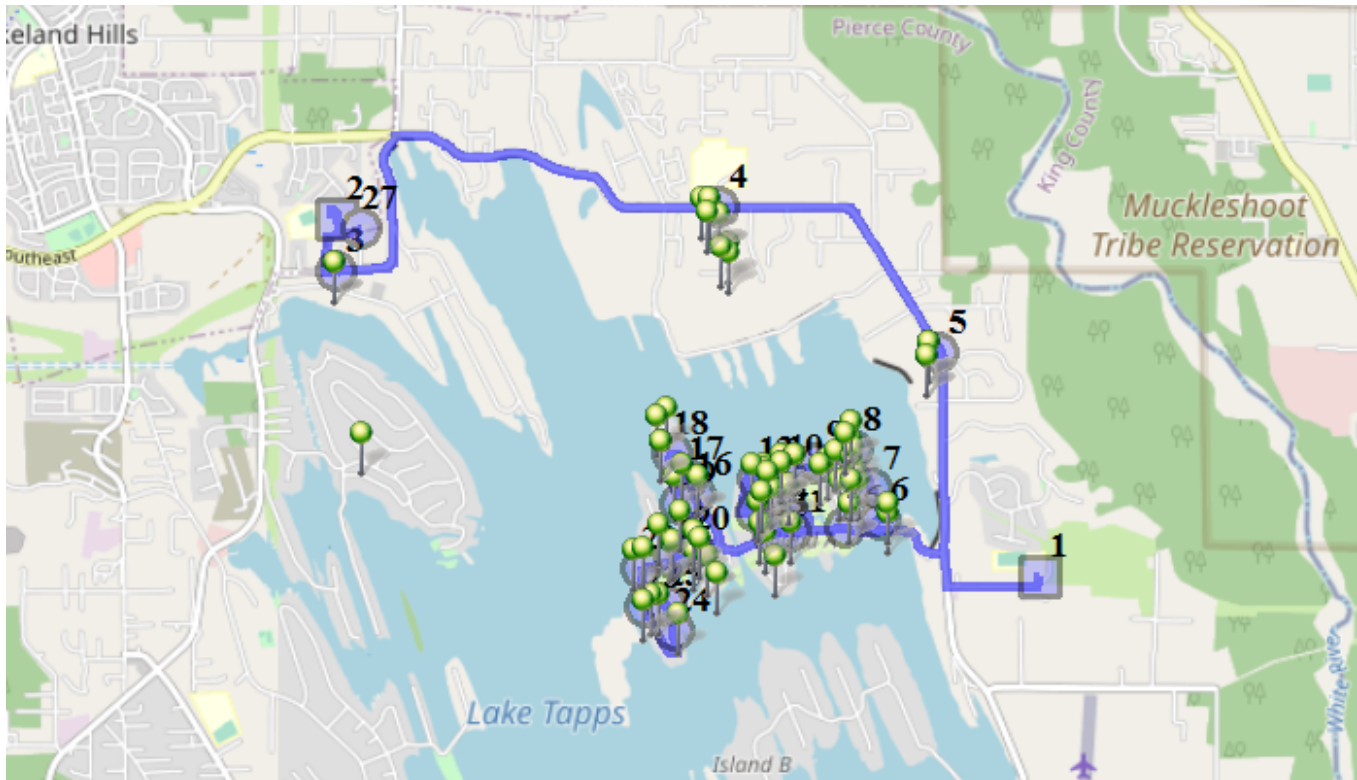

Run - 19 PM ELE

9/9/2020 - 7/1/2022

Driver: Vyse, Sherrill Eilene

Vehicle: D19

Mon,Tue,Wed,Thu

Time: 14 min

Distance: 18.19 mi

Students: 84 / 84

Description: Tapps Island

Sign On:

Sign Off: 4:29 PM

Map

#1 - 3:00 PM - DHES / 21727 34th St East

42 Pickup

#2 - 3:15 PM - LTES / 1320 178th Ave East

42 Pickup

#3 - 3:25 PM - Stop / 17821 North Tapps Hwy

2 Dropoff

#4 - 3:29 PM - Boardwalk / 201st Ave East & 12th St East

9 Dropoff

#5 - 3:32 PM - Stop / 21503 21st St East

5 Dropoff

#6 - 3:36 PM - Stop / 30th Stct East & 211th Ave East

2 Dropoff

#7 - 3:36 PM - Stop / 211th Ave East & 28th Stct East

5 Dropoff

#8 - 3:38 PM - Stop / 2527 211th Avect East

5 Dropoff

- #9 - 3:39 PM - Stop / 208th Ave East & 26th St Ct East**
3 Dropoff
- #10 - 3:40 PM - Stop / 2719 206th Avect East**
7 Dropoff
- #11 - 3:42 PM - Stop / 20509 Island Parkway East**
1 Dropoff
- #12 - 3:43 PM - Stop / 2826 204th Avect East**
2 Dropoff
- #13 - 3:43 PM - Stop / 2718 204th Avect East**
5 Dropoff
- #14 - 3:45 PM - Stop / 20303 29th Stct East**
1 Dropoff
- #15 - 3:46 PM - Stop / 3102 204th Avect East**
5 Dropoff
- #16 - 3:48 PM - Stop / 2823 200th Ave East**
3 Dropoff
- #17 - 3:49 PM - Stop / 2718 200th Ave East**
- #18 - 3:49 PM - Stop / 200th Ave East & 199th Avect East**
6 Dropoff
- #19 - 3:51 PM - Stop / 2911 199th Avect East**
2 Dropoff
- #20 - 3:53 PM - Stop / 199th Avect East & Island Parkway East**
7 Dropoff
- #21 - 3:54 PM - Stop / 19805 Island Parkway East**
2 Dropoff
- #22 - 3:54 PM - Stop / 3221 196th Avect East**
3 Dropoff
- #23 - 3:55 PM - Stop / 3510 196th Avect East**
3 Dropoff
- #24 - 3:57 PM - Stop / 3607 197th Avect East**
1 Dropoff
- #25 - 3:57 PM - Stop / 3505 197th Avect East**
1 Dropoff
- #26 - 4:02 PM - Stop / Island Parkway East & 208th Ave East**
3 Dropoff
- #27 - 4:14 PM - Return to Base / 1320 178TH Ave East**
1 Dropoff