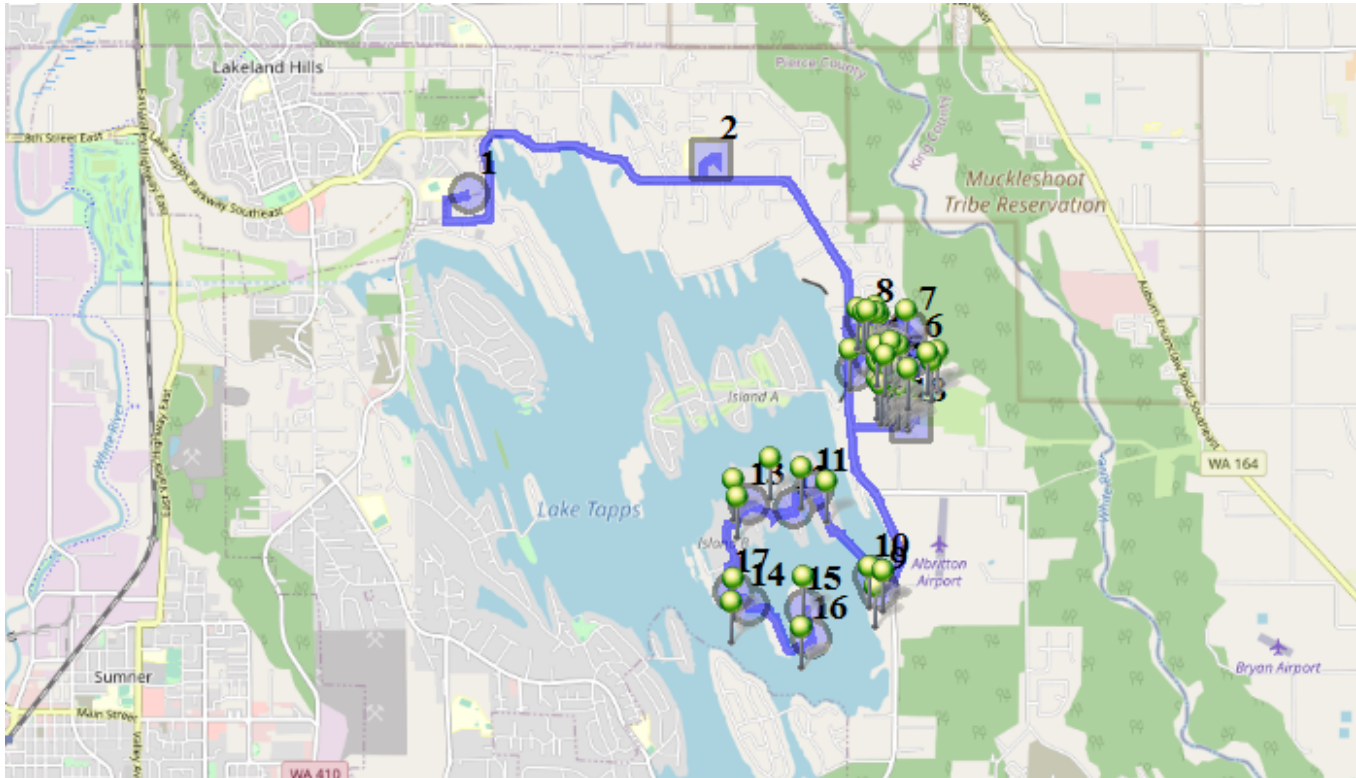

Run - 14 PM NTMS

9/9/2020 - 7/1/2022

Driver: Garman, Laurie A
Time: 0 min
Students: 56 / 57
Sign On: 1:45 PM

Vehicle: D14
Distance: 13.74 mi
Description: Quiet Water/Snag Island
Sign Off:

Mon, Tue, Wed, Thu

Map

#1 - 2:00 PM - Depart / DIERINGER TRANSPORTATION / 1320 178TH Ave East

#2 - 2:20 PM - Depart NTMS / 20029 12TH St East

56 Pickup

#3 - 2:28 PM - Stop / 21434 29th St East

1 Dropoff

#4 - 2:29 PM - Stop / 29th & Quiet Water Loop East

8 Dropoff

#5 - 2:31 PM - Stop / 29th St. E Just past 217th

23 Dropoff

#6 - 2:34 PM - Stop / 2803 220th Ave East

3 Dropoff

#7 - 2:35 PM - Stop / 21904 26th St East

1 Dropoff

#8 - 2:36 PM - Stop / 21506 26th St East

7 Dropoff

- #9 - 2:41 PM - Stop / 21627 Snag Island Drive East**
3 Dropoff
- #10 - 2:41 PM - Stop / 21608 Snag Island Drive**
1 Dropoff
- #11 - 2:44 PM - Stop / 21413 Snag Island Drive East**
2 Dropoff
- #12 - 2:45 PM - Stop / 21081 Snag Island Drive East**
1 Dropoff
- #13 - 2:46 PM - Stop / 21118 Snag Island Drive East**
2 Dropoff
- #14 - 2:49 PM - Stop / 20907 Snag Island Drive East**
1 Dropoff
- #15 - 2:51 PM - Stop / 20705 Snag Island Drive East**
1 Dropoff
- #16 - 2:52 PM - Stop / 20720 Snag Island Drive East**
2 Dropoff
- #17 - 2:54 PM - Stop / 20909 Snag Island Drive East**
1 Dropoff
- #18 - 3:00 PM - DHES / 21727 34th St E**