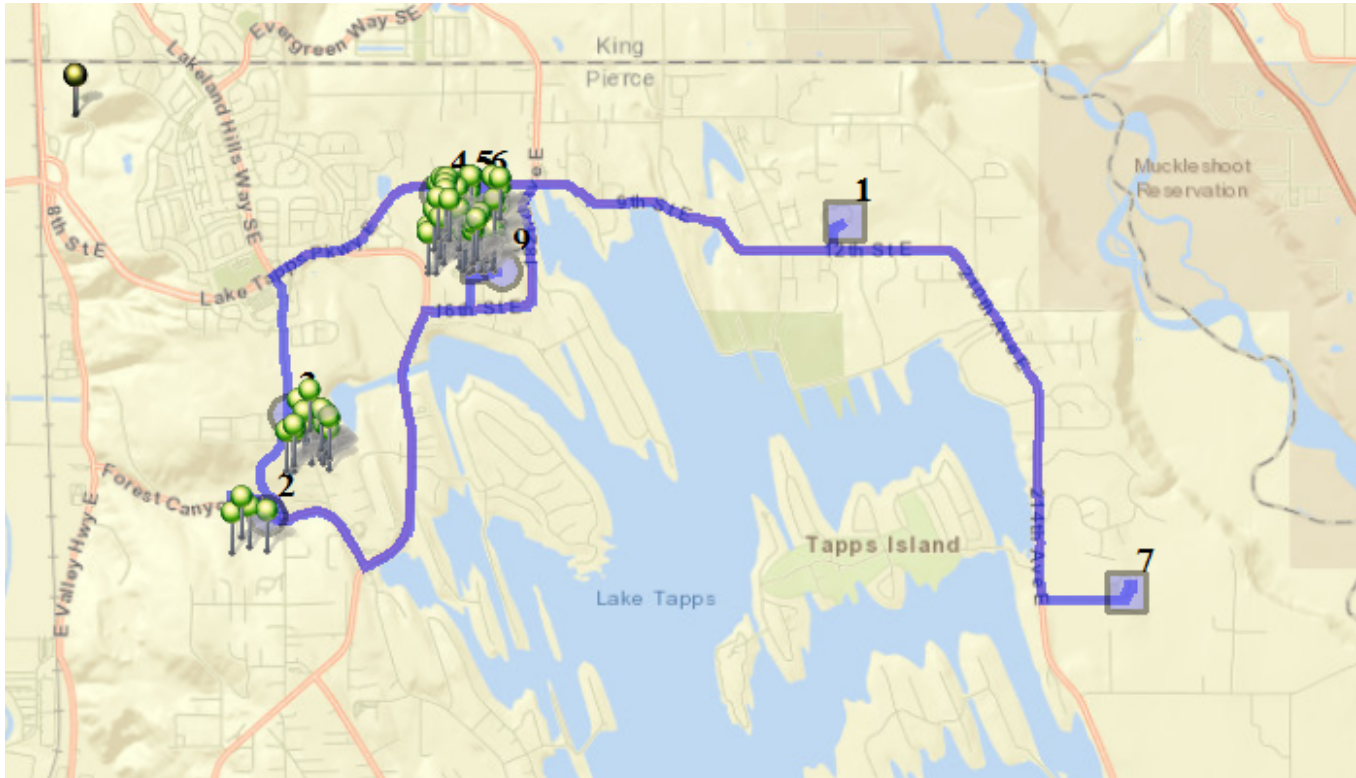

Run - 11 AM ELE

9/9/2020 - 7/1/2022

Driver: Lanfear, Deborah Eileen
Time: 53 min
Students: 83 / 83
Sign On:

Vehicle: D11
Distance: 15.25 mi
Description: Up Forest Canyon/North Tapps Estates
Sign Off: 9:00 AM

Mon, Tue, Wed, Thu, Fri

Map

#1 - 7:51 AM - Depart NTMS @ 7:52 / 20029 12TH St East

#2 - 8:03 AM - Stop / Forest Canyon Road East & 165th Ave East

2 Pickup

#3 - 8:05 AM - Stop / The Park Lakeland Hills Way

23 Pickup

#4 - 8:10 AM - Stop / 6413 Charlotte Ave Southeast

15 Pickup

#5 - 8:12 AM - Stop / 65th St Southeast & Elaine Ave Southeast

35 Pickup

#6 - 8:14 AM - Stop / 2821 65th St Southeast

8 Pickup

#7 - 8:25 AM - Arrive /DHES / 22271 34th St East

43 Dropoff

#8 - 8:40 AM - Arrive / LTES / LTES 1320 178th Ave E

40 Dropoff

#9 - 8:45 AM - Return to Base / 1320 178TH Ave East