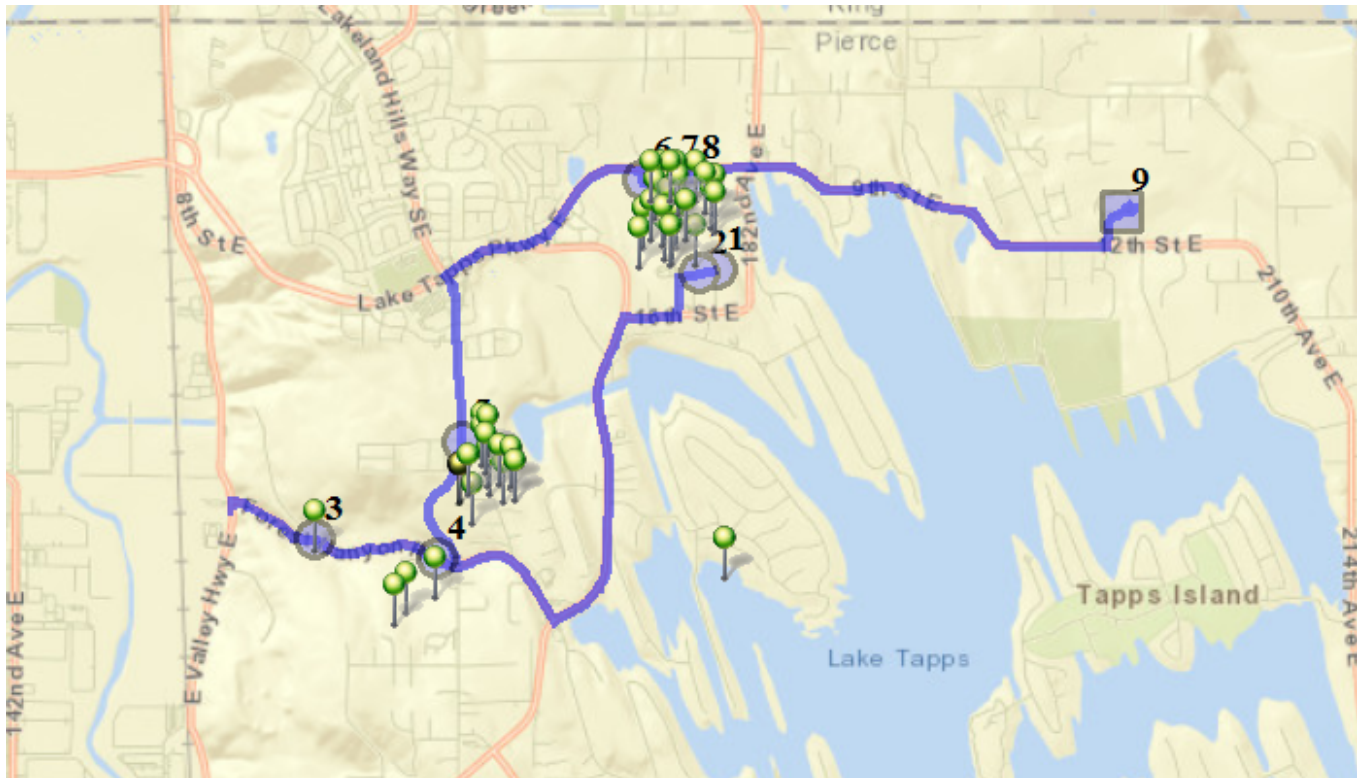

# Run - 11 AM NTMS

1/31/2021 - 7/1/2022

Driver: Lanfear, Deborah Eileen

Vehicle: D11

Mon, Tue, Wed, Thu, Fri

Time: 37 min

Distance: 7.55 mi

Students: 49 / 49

## Map

**#1 - 7:00 AM - Stage 7:00 / 1320 178TH Ave East**

**#2 - 7:08 AM - Depart Base 7:08 / 1409 179th Ave East**

**#3 - 7:15 AM - Stop / 2682 Cottage Road East**

1 Pickup

**#4 - 7:20 AM - Stop / Forest Canyon Road East & 165th Ave East**

3 Pickup

**#5 - 7:22 AM - Stop / 2122 170th Ave East**

16 Pickup

**#6 - 7:28 AM - Stop / Charlotte Ave Se. & 65th st. E.**

6 Pickup

**#7 - 7:29 AM - Stop / Elaine Ave SE. & 65th st e.**

19 Pickup

**#8 - 7:31 AM - Stop / Franklin Ave SE & 65th St SE**

4 Pickup

**#9 - 7:37 AM - Arrive NTMS / 20029 12TH St East**

49 Dropoff