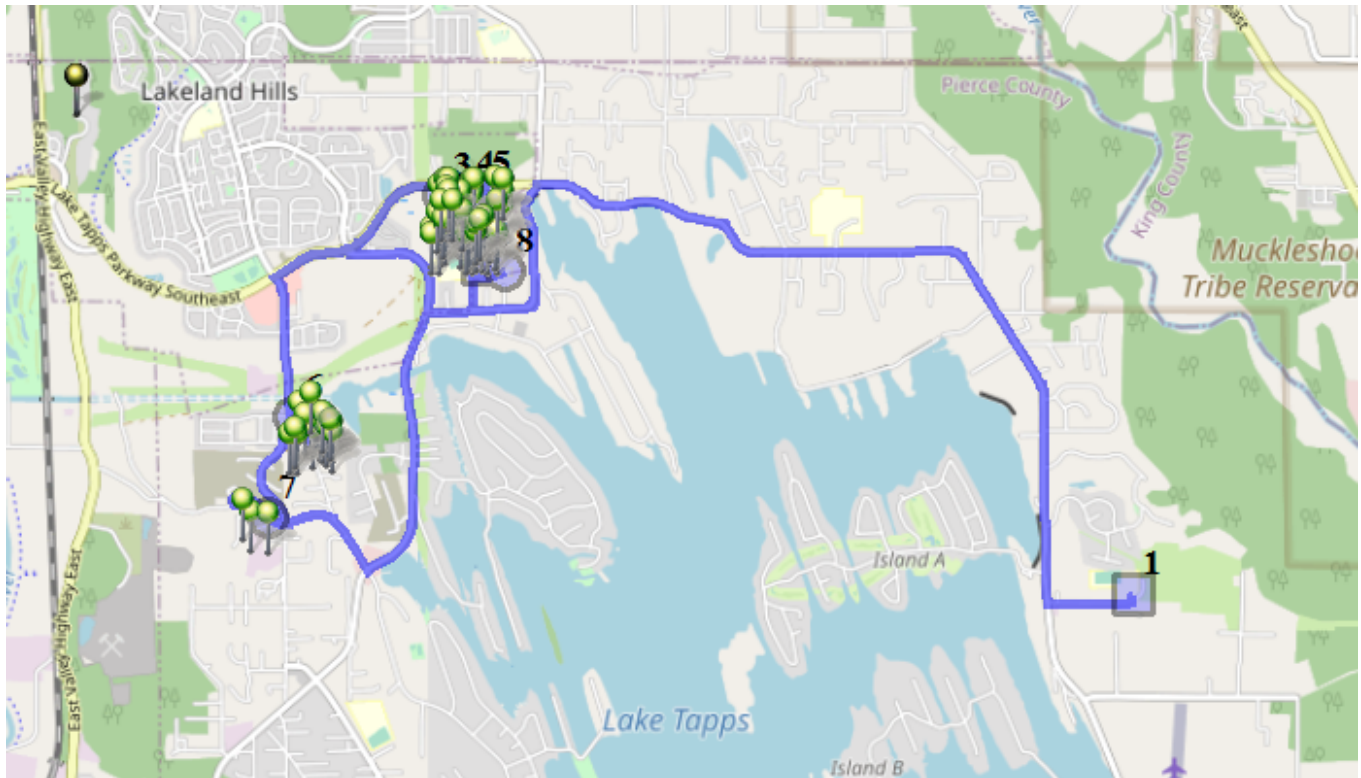

Run - 11 PM ELE

9/9/2020 - 7/1/2022

Driver: Lanfear, Deborah Eileen

Vehicle: D11

Mon, Tue, Wed, Thu

Time: 55 min

Distance: 11.3 mi

Students: 83 / 83

Description: Up Forest Canyon/North Tapps Estates

Sign On:

Sign Off: 4:15 PM

Map

#1 - 3:05 PM - Depart DHES / 22271 34th St East

43 Pickup

#2 - 3:20 PM - Depart LTES / LTES 1320 178th Ave E

40 Pickup

#3 - 3:30 PM - Stop / 6413 Charlotte Ave Southeast

15 Dropoff

#4 - 3:32 PM - Stop / 65th St Southeast & Elaine Ave Southeast

35 Dropoff

#5 - 3:34 PM - Stop / 2821 65th St Southeast

8 Dropoff

#6 - 3:39 PM - Stop / 2122 170th Ave East

23 Dropoff

#7 - 3:44 PM - Stop / Forest Canyon Road East & 165th Ave East

2 Dropoff

#8 - 4:00 PM - Return to Base / 1320 178TH Ave East