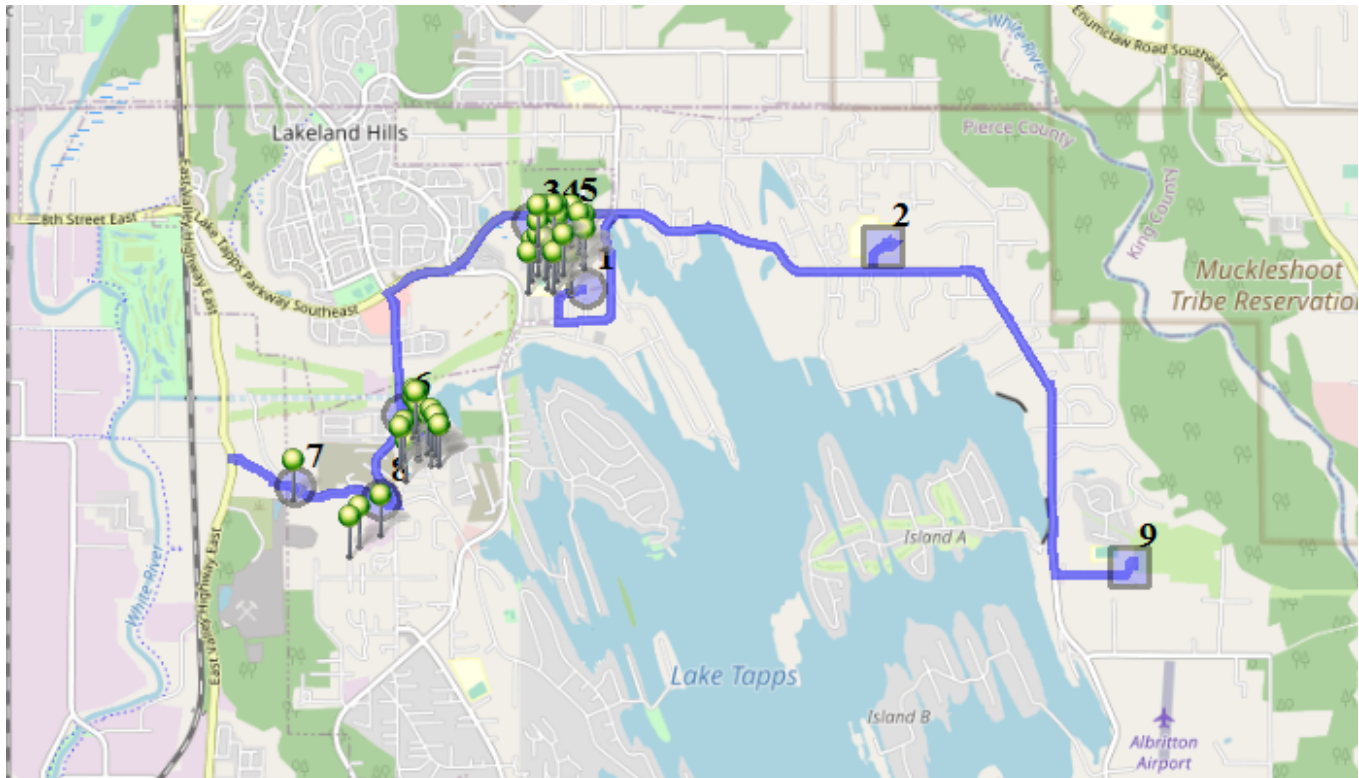

Run - 11 PM NTMS

9/9/2020 - 7/1/2022

Driver: Lanfear, Deborah Eileen

Vehicle: D11

Mon, Tue, Wed, Thu

Time: 59 min

Distance: 14.6 mi

Students: 48 / 48

Description: Up Forest Canyon/North Tapps Estates

Sign On: 1:45 PM

Sign Off:

Map

#1 - 2:00 PM - Depart Base / 1320 178TH Ave East

#2 - 2:20 PM - Depart NTMS / 20029 12TH St East

48 Pickup

#3 - 2:26 PM - Stop / Charlotte Ave Se. & 65th st. E.

8 Dropoff

#4 - 2:27 PM - Stop / Elaine Ave SE. & 65th st e.

15 Dropoff

#5 - 2:28 PM - Stop / Franklin Ave SE & 65th St SE

5 Dropoff

#6 - 2:33 PM - Stop / 2122 170th Ave East

16 Dropoff

#7 - 2:39 PM - Stop / 2699 Cottage Road East

1 Dropoff

#8 - 2:43 PM - Stop / 2327 165th Ave East

3 Dropoff

#9 - 2:59 PM - DHES / 21727 34th St E