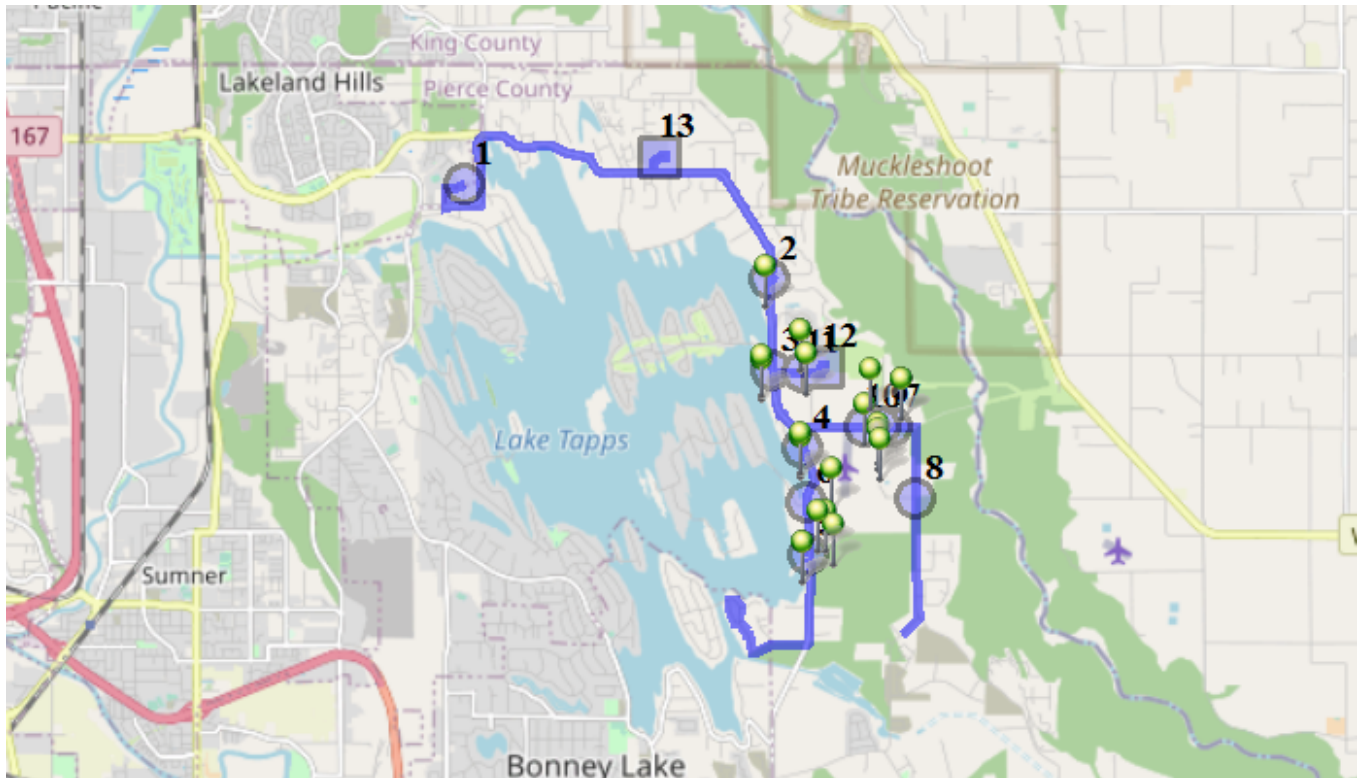

Description: Outback, red barn area

Sign On: 6:45 AM

Sign Off:

Map

#1 - 7:00 AM - Depart Base / 1320 178TH Ave East

#2 - 7:08 AM - Stop / 214th Ave East & 23rd St Ct E

1 Pickup

#3 - 7:10 AM - Stop / 21405 34th Stct East

2 Pickup

#4 - 7:11 AM - Stop / 4214 218th Ave East

2 Pickup

#5 - 7:14 AM - Stop / 5410 218TH Ave East

2 Pickup

#6 - 7:24 AM - Tapps Meadows / 218th Ave East & 49th St Ct E

4 Pickup

#7 - 7:27 AM - Twin Cedars / 40th St East & 227th St E

4 Pickup

#8 - 7:29 AM - Stop / 230th Ave East & 48th St East

#9 - 7:37 AM - Red Barn / 40th St E & 226th Ave East

2 Pickup

#10 - 7:38 AM - Stop / 224th Ave East & 40th St East

1 Pickup

#11 - 7:41 AM - Stop / 21606 34th St East

1 Pickup

#12 - 7:43 AM - DHES p/u transfer kids / 21727 34th St E

#13 - 7:44 AM - NTMS/clean bus / 20029 12TH St East

21 Dropoff