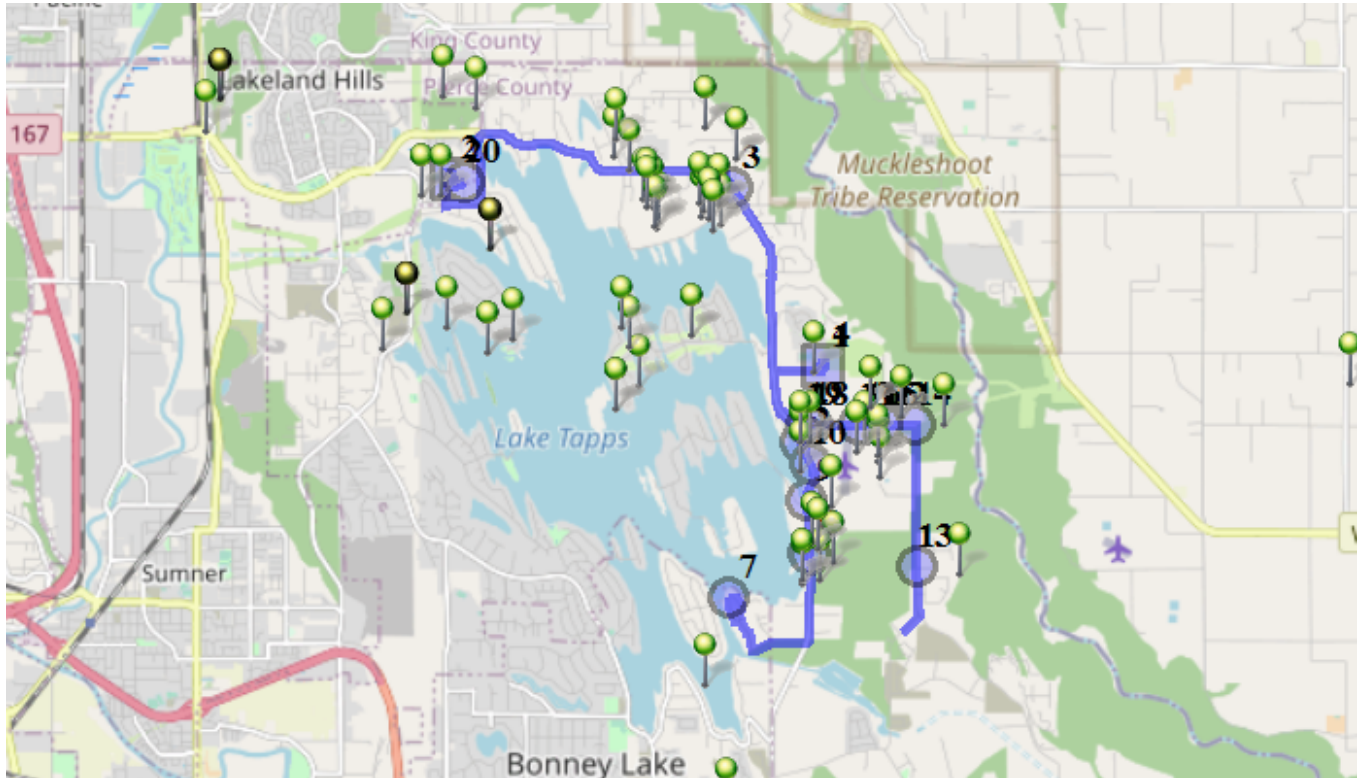

### Map

**#1 - 3:05 PM - Depart / DHES / 21727 34th St East**

26 Pickup

**#2 - 3:20 PM - Depart / LTES / LTES 1320 178th Ave E**

44 Pickup

**#3 - 3:29 PM - Stop / 14th St East & 210th Ave East**

9 Dropoff

**#4 - 3:35 PM - DHES Right @ School / 21727 34th St E**

33 Dropoff

**#5 - 3:40 PM - Stop / 4208 218th Ave East**

1 Dropoff

**#6 - 3:42 PM - Stop / 218th Ave East -- 5410**

3 Dropoff

**#7 - 3:46 PM - Stop / 6001 205th Ave E**

1 Dropoff

**#8 - 3:51 PM - Stop / 5525 218TH Ave East**

**#15 - 4:05 PM - Stop / RED BARN 40th St East & 226th Ave East**

4 Dropoff

**#16 - 4:06 PM - Stop / 3922 224th Ave East**

1 Dropoff

**#17 - 4:06 PM - Stop / 40th St E -- 22301**

2 Dropoff

**#18 - 4:07 PM - Stop / 40th St East & Hotsko Road East**

1 Dropoff

**#19 - 4:07 PM - Stop / 40th St East -- 21725**

3 Dropoff

**#20 - 4:19 PM - Return to Base / 1320 178TH Ave East**